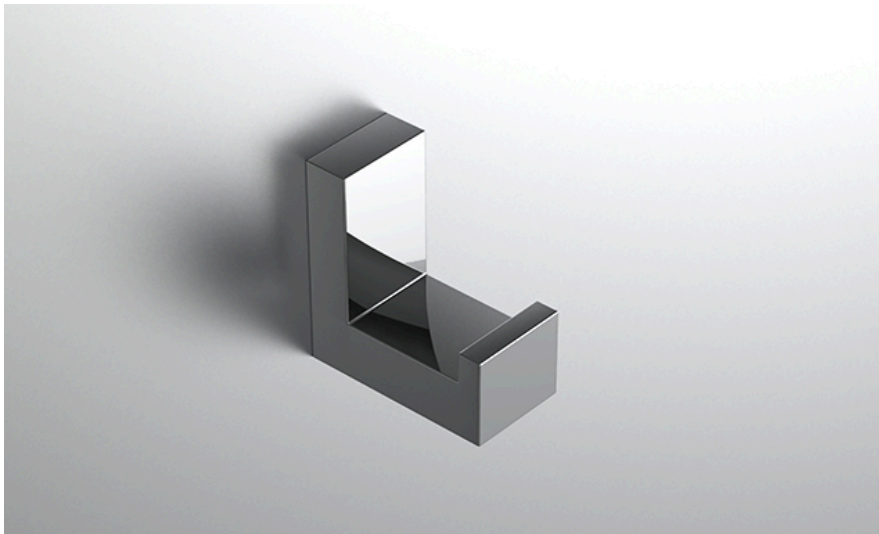

neelnox

LET
THERE
BE **DESIGN.**

FEATURES

- Premium 304 Grade Stainless Steel
- Solid Mount Construction
- Concealed Installation Hardware
- State of the art wall anchors included for installation on Dry wall or Tile

COLLECTION AVANT GARDE

ROBE HOOK

Model	Product	Finishes Available
AVG-RHS1	Robe Hook	Multiple finishes available. Over 23 finishes to choose from.

FINISHES			
	Polished (-P)	Antique Copper (-ACOP)	Polished Gold (-PGLD)
	Brushed (-B)	Polished Brass (-PBRS)	Brushed Copper (-BCOP)
	Brushed Gold (-BGLD)	Matte White (-WHT)	Brushed Rose Gold (-BRGD)
	Matte Black (-BLK)	Brushed Modern Bronze (-BMBRZ)	Brushed Black (-BRBLK)
	Oil Rubbed Bronze (-ORB)	Glossy White (-GWHT)	Polished Black (-PBLK)
	Brushed Brass (-BBRS)	Polished Rose Gold (-PRGD)	Antique Nickel (-ANKL)
	Brushed Bronze (-BBRZ)	Unlacquered Brass (-UBRS)	Black Nickel (-NKBL)
	Antique Brass (-ABRS)	Polished Nickel (-PNKL)	