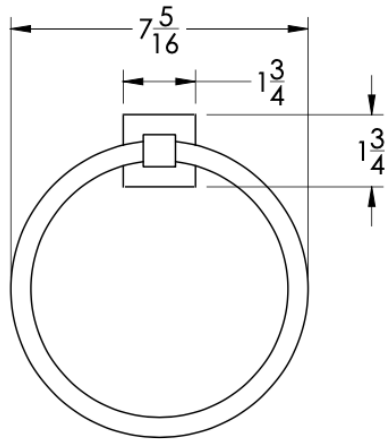

COLLECTION ARTE

TOWEL RING

Model	Product	Finishes Available
ART-TWR2	Towel Ring	Multiple finishes available. Over 23 finishes to choose from.

FINISHES			
	Polished (-P)	Antique Copper (-ACOP)	Polished Gold (-PGLD)
	Brushed (-B)	Polished Brass (-PBRS)	Brushed Copper (-BCOP)
	Brushed Gold (-BGLD)	Matte White (-WHT)	Brushed Rose Gold (-BRGD)
	Matte Black (-BLK)	Brushed Modern Bronze (-BMBRZ)	Brushed Black (-BRBLK)
	Oil Rubbed Bronze (-ORB)	Glossy White (-GWHT)	Polished Black (-PBLK)
	Brushed Brass (-BBRS)	Polished Rose Gold (-PRGD)	Antique Nickel (-ANKL)
	Brushed Bronze (-BBRZ)	Unlacquered Brass (-UBRS)	Black Nickel (-NKBL)
	Antique Brass (-ABRS)	Polished Nickel (-PNKL)	

Dimensions in inches

FRONT

TOP

SIDE

NOTE: Dimensions subject to change without notice.