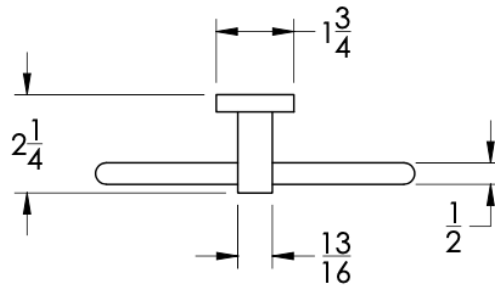

COLLECTION ARTE

TOWEL RING

Model	Product	Finishes Available
ART-TWR2	Towel Ring	Multiple finishes available. Over 23 finishes to choose from.

FINISHES			
	Polished (-P)	Antique Copper (-ACOP)	Polished Gold (-PGLD)
	Brushed (-B)	Polished Brass (-PBRS)	Brushed Copper (-BCOP)
	Brushed Gold (-BGLD)	Matte White (-WHT)	Brushed Rose Gold (-BRGD)
	Matte Black (-BLK)	Brushed Modern Bronze (-BMBRZ)	Brushed Black (-BRBLK)
	Oil Rubbed Bronze (-ORB)	Glossy White (-GWHT)	Polished Black (-PBLK)
	Brushed Brass (-BBRS)	Polished Rose Gold (-PRGD)	Antique Nickel (-ANKL)
	Brushed Bronze (-BBRZ)	Unlacquered Brass (-UBRS)	Black Nickel (-NKBL)
	Antique Brass (-ABRS)	Polished Nickel (-PNKL)	

Dimensions in inches

FRONT

TOP

SIDE

NOTE: Dimensions subject to change without notice.