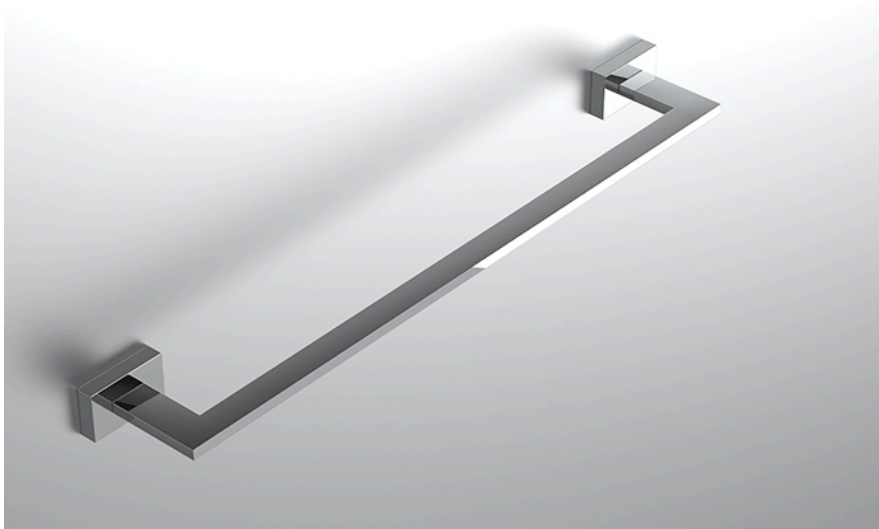

#### FEATURES

- Premium 304 Grade Stainless Steel
- Solid Mount Construction
- Concealed Installation Hardware
- State of the art wall anchors included for installation on Dry wall or Tile