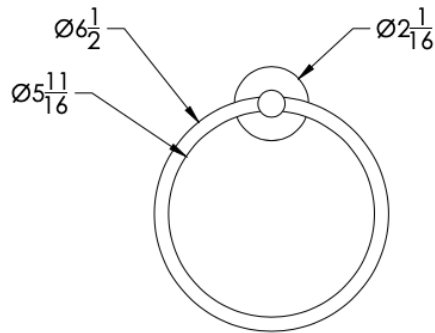

COLLECTION ARGYLE

TOWEL RING

Model	Product	Finishes Available
ARG-TWR3	Towel Ring	Multiple finishes available. Over 23 finishes to choose from.

FINISHES			
	Polished (-P)	Antique Copper (-ACOP)	Polished Gold (-PGLD)
	Brushed (-B)	Polished Brass (-PBRS)	Brushed Copper (-BCOP)
	Brushed Gold (-BGLD)	Matte White (-WHT)	Brushed Rose Gold (-BRGD)
	Matte Black (-BLK)	Brushed Modern Bronze (-BMBRZ)	Brushed Black (-BRBLK)
	Oil Rubbed Bronze (-ORB)	Glossy White (-GWHT)	Polished Black (-PBLK)
	Brushed Brass (-BBRS)	Polished Rose Gold (-PRGD)	Antique Nickel (-ANKL)
	Brushed Bronze (-BBRZ)	Unlacquered Brass (-UBRS)	Black Nickel (-NKBL)
	Antique Brass (-ABRS)	Polished Nickel (-PNKL)	

Dimensions in inches

FRONT

TOP

SIDE

NOTE: Dimensions subject to change without notice.