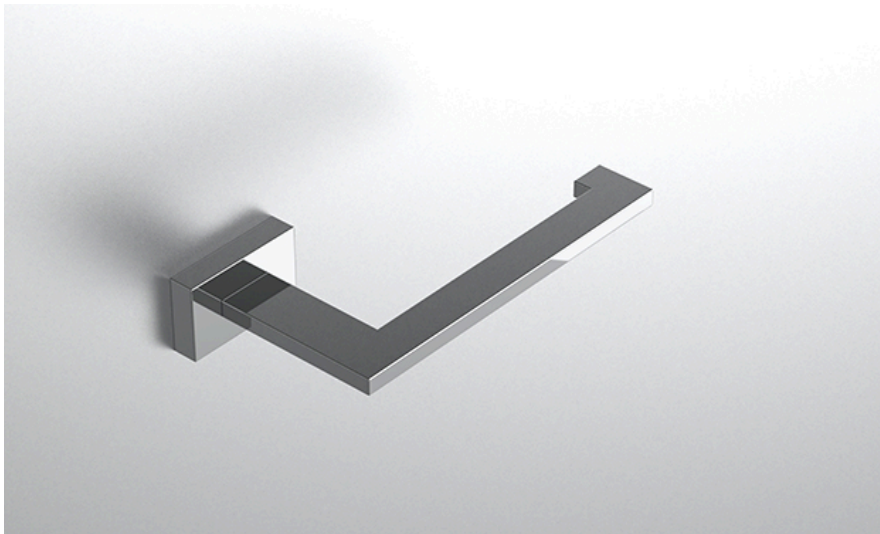

### FEATURES

- Premium 304 Grade Stainless Steel
- Solid Mount Construction
- Concealed Installation Hardware
- State of the art wall anchors included for installation on Dry wall or Tile