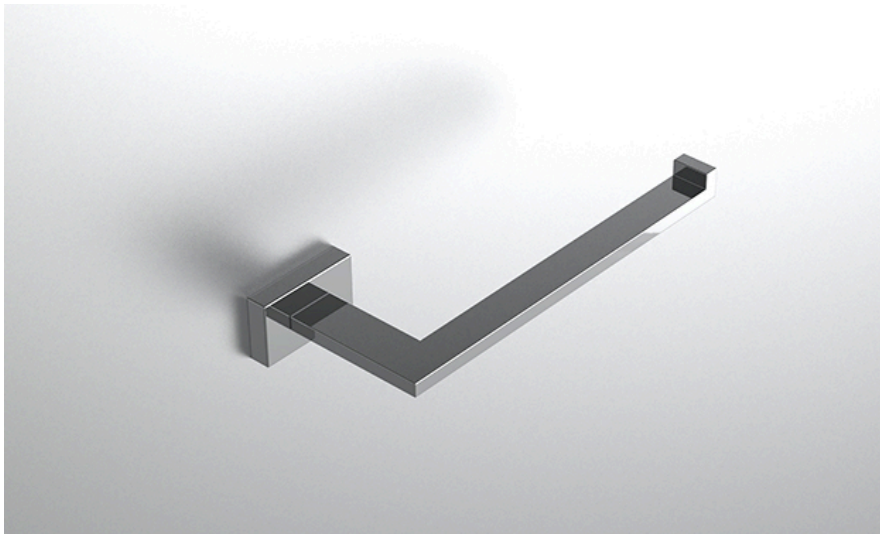

neelnox

LET
THERE
BE **DESIGN.**

FEATURES

- Premium 304 Grade Stainless Steel
- Solid Mount Construction
- Concealed Installation Hardware
- State of the art wall anchors included for installation on Dry wall or Tile

Dimensions in inches

FRONT

TOP

SIDE

NOTE: Dimensions subject to change without notice.