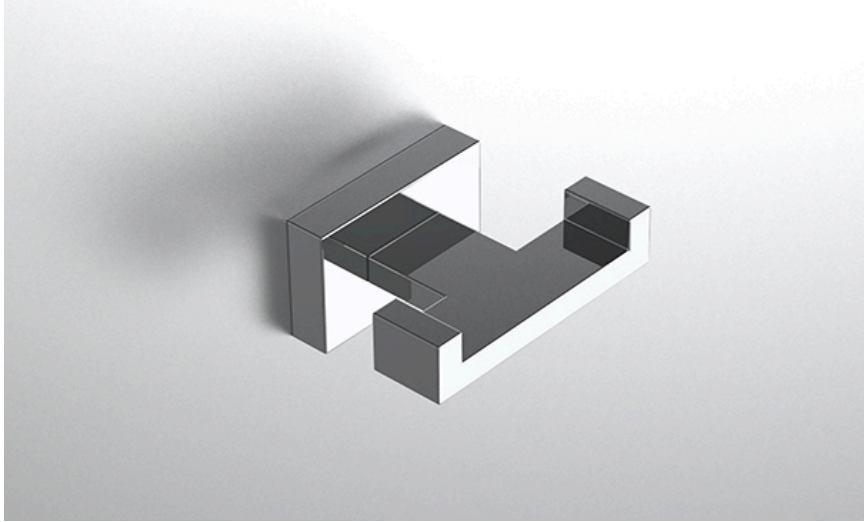

# neelnox

LET  
THERE  
BE **DESIGN.**

### FEATURES

- Premium 304 Grade Stainless Steel
- Solid Mount Construction
- Concealed Installation Hardware
- State of the art wall anchors included for installation on Dry wall or Tile