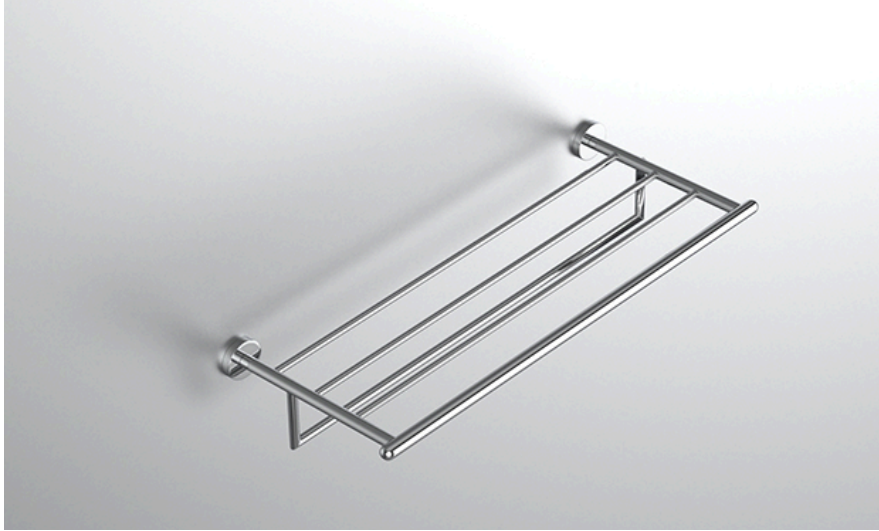

### FEATURES

- Premium 304 Grade Stainless Steel
- Solid Mount Construction
- Concealed Installation Hardware
- State of the art wall anchors included for installation on Dry wall or Tile

### COLLECTION AIRE

TOWEL RACK WITH BAR

Model	Product	Finishes Available
AIR-TRKB24	Towel Rack With Bar	Multiple finishes available. Over 23 finishes to choose from.

FINISHES			
	Polished (-P)	Antique Copper (-ACOP)	Polished Gold (-PGLD)
	Brushed (-B)	Polished Brass (-PBRS)	Brushed Copper (-BCOP)
	Brushed Gold (-BGLD)	Matte White (-WHT)	Brushed Rose Gold (-BRGD)
	Matte Black (-BLK)	Brushed Modern Bronze (-BMBRZ)	Brushed Black (-BRBLK)
	Oil Rubbed Bronze (-ORB)	Glossy White (-GWHT)	Polished Black (-PBLK)
	Brushed Brass (-BBRS)	Polished Rose Gold (-PRGD)	Antique Nickel (-ANKL)
	Brushed Bronze (-BBRZ)	Unlacquered Brass (-UBRS)	Black Nickel (-NKBL)
	Antique Brass (-ABRS)	Polished Nickel (-PNKL)	

Dimensions in inches

FRONT

TOP

SIDE

NOTE: Dimensions subject to change without notice.