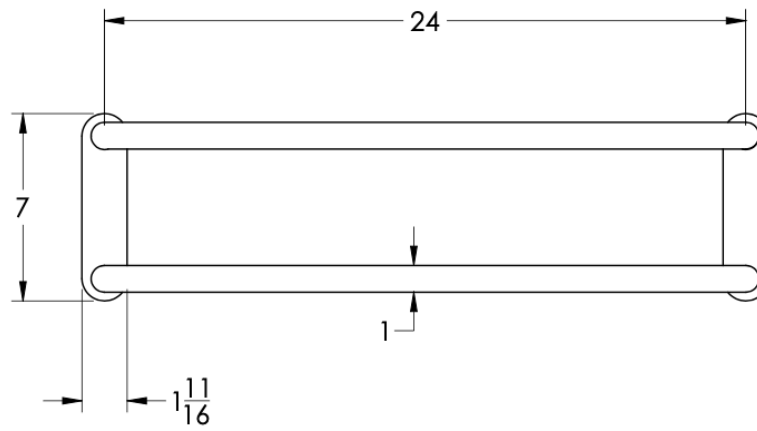

COLLECTION BEAUMONT

TOWEL RACK WITH BAR

Model	Product	Finishes Available
BEA-TRKB24	Towel Rack With Bar	Multiple finishes available. Over 23 finishes to choose from.

FINISHES			
	Polished (-P)	Antique Copper (-ACOP)	Polished Gold (-PGLD)
	Brushed (-B)	Polished Brass (-PBRS)	Brushed Copper (-BCOP)
	Brushed Gold (-BGLD)	Matte White (-WHT)	Brushed Rose Gold (-BRGD)
	Matte Black (-BLK)	Brushed Modern Bronze (-BMBRZ)	Brushed Black (-BRBLK)
	Oil Rubbed Bronze (-ORB)	Glossy White (-GWHT)	Polished Black (-PBLK)
	Brushed Brass (-BBRS)	Polished Rose Gold (-PRGD)	Antique Nickel (-ANKL)
	Brushed Bronze (-BBRZ)	Unlacquered Brass (-UBRS)	Black Nickel (-NKBL)
	Antique Brass (-ABRS)	Polished Nickel (-PNKL)	

Dimensions in inches

FRONT

TOP

SIDE

NOTE: Dimensions subject to change without notice.