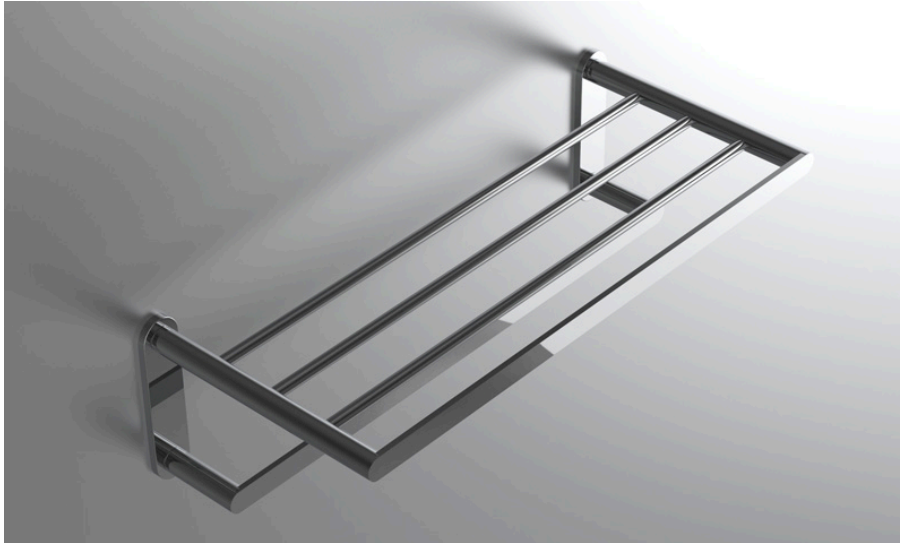

neelnox

LET
THERE
BE **DESIGN.**

FEATURES

- Premium 304 Grade Stainless Steel
- Solid Mount Construction
- Concealed Installation Hardware
- State of the art wall anchors included for installation on Dry wall or Tile

COLLECTION BEAUMONT

TOWEL RACK WITH BAR

Model	Product	Finishes Available
BEA-TRKB24	Towel Rack With Bar	Multiple finishes available. Over 23 finishes to choose from.

FINISHES			
	Polished (-P)	Antique Copper (-ACOP)	Polished Gold (-PGLD)
	Brushed (-B)	Polished Brass (-PBRS)	Brushed Copper (-BCOP)
	Brushed Gold (-BGLD)	Matte White (-WHT)	Brushed Rose Gold (-BRGD)
	Matte Black (-BLK)	Brushed Modern Bronze (-BMBRZ)	Brushed Black (-BRBLK)
	Oil Rubbed Bronze (-ORB)	Glossy White (-GWHT)	Polished Black (-PBLK)
	Brushed Brass (-BBRS)	Polished Rose Gold (-PRGD)	Antique Nickel (-ANKL)
	Brushed Bronze (-BBRZ)	Unlacquered Brass (-UBRS)	Black Nickel (-NKBL)
	Antique Brass (-ABRS)	Polished Nickel (-PNKL)	