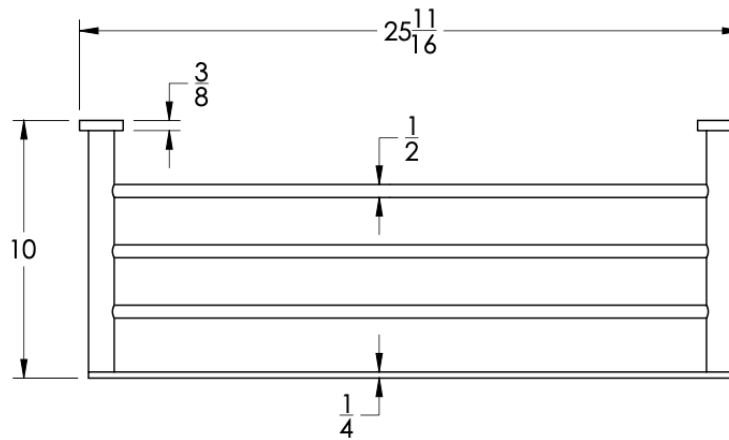

COLLECTION BEAUMONT

TOWEL RACK WITH BAR

Model	Product	Finishes Available
BEA-TRKB24	Towel Rack With Bar	Multiple finishes available. Over 23 finishes to choose from.

FINISHES			
	Polished (-P)	Antique Copper (-ACOP)	Polished Gold (-PGLD)
	Brushed (-B)	Polished Brass (-PBRS)	Brushed Copper (-BCOP)
	Brushed Gold (-BGLD)	Matte White (-WHT)	Brushed Rose Gold (-BRGD)
	Matte Black (-BLK)	Brushed Modern Bronze (-BMBRZ)	Brushed Black (-BRBLK)
	Oil Rubbed Bronze (-ORB)	Glossy White (-GWHT)	Polished Black (-PBLK)
	Brushed Brass (-BBRS)	Polished Rose Gold (-PRGD)	Antique Nickel (-ANKL)
	Brushed Bronze (-BBRZ)	Unlacquered Brass (-UBRS)	Black Nickel (-NKBL)
	Antique Brass (-ABRS)	Polished Nickel (-PNKL)	

Dimensions in inches

FRONT

TOP

SIDE

NOTE: Dimensions subject to change without notice.