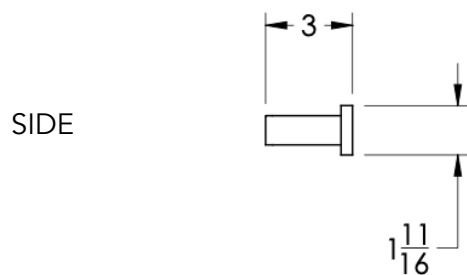

Dimensions in inches

NOTE: Dimensions subject to change without notice.