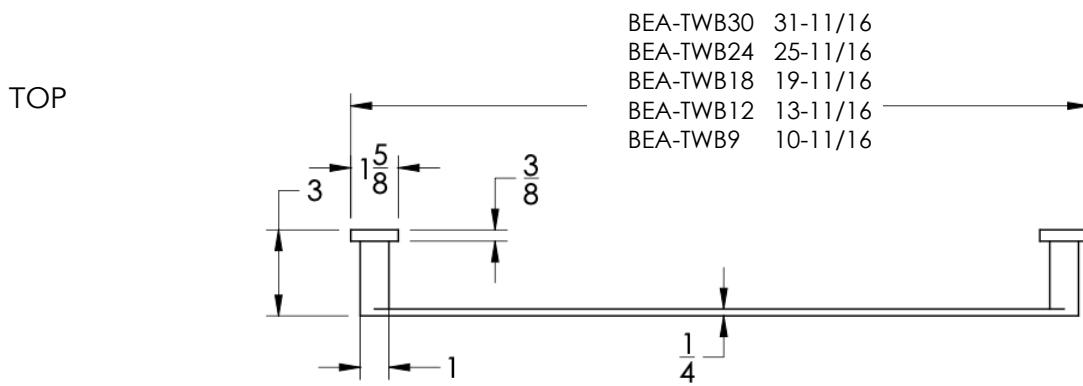

Dimensions in inches

NOTE: Dimensions subject to change without notice.