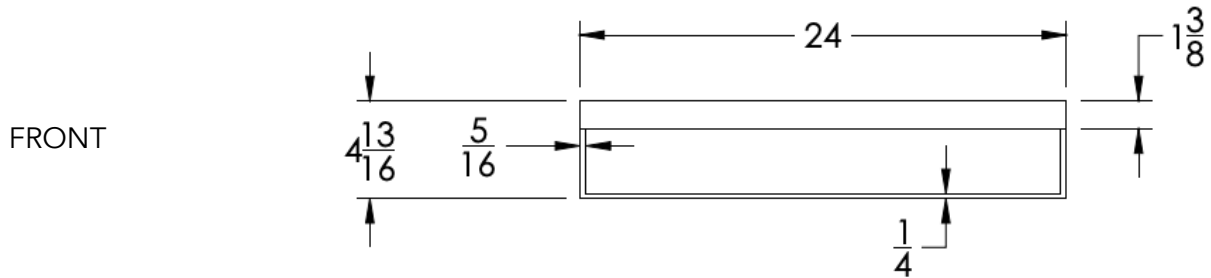

Dimensions in inches

NOTE: Dimensions subject to change without notice.