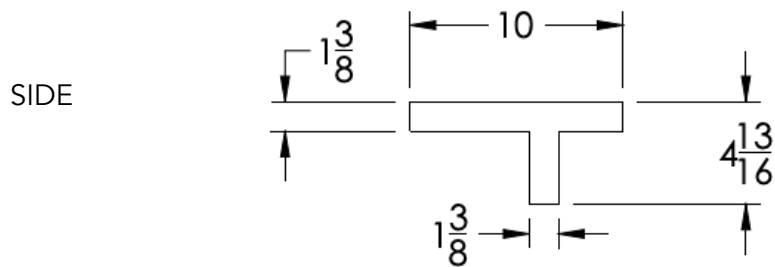

Dimensions in inches

NOTE: Dimensions subject to change without notice.