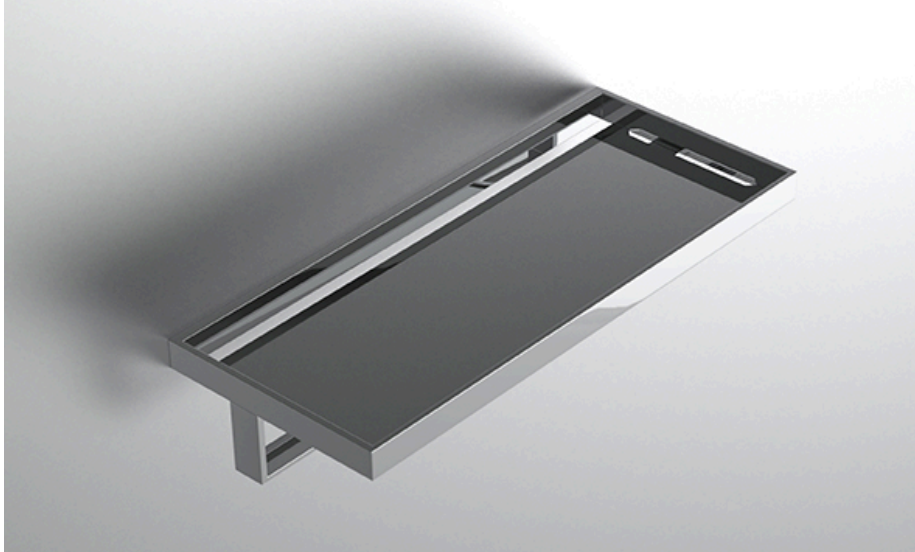

## FEATURES

- Premium 304 Grade Stainless Steel
- Solid Mount Construction
- Concealed Installation Hardware
- State of the art wall anchors included for installation on Dry wall or Tile

### TOWEL RACK WITH BAR

Model	Product	Finishes Available
PRS-TRKB24	Towel Rack With Bar	Multiple finishes available. Over 23 finishes to choose from.

FINISHES			
Polished (-P)	Antique Copper (-ACOP)	Polished Gold (-PGLD)	
Brushed (-B)	Polished Brass (-PBRS)	Brushed Copper (-BCOP)	
Brushed Gold (-BGLD)	Matte White (-WHT)	Brushed Rose Gold (-BRGD)	
Matte Black (-BLK)	Brushed Modern Bronze (-BMBRZ)	Brushed Black (-BRBLK)	
Oil Rubbed Bronze (-ORB)	Glossy White (-GWHT)	Polished Black (-PBLK)	
Brushed Brass (-BBRS)	Polished Rose Gold (-PRGD)	Antique Nickel (-ANKL)	
Brushed Bronze (-BBRZ)	Unlacquered Brass (-UBRS)	Black Nickel (-NKBL)	
Antique Brass (-ABRS)	Polished Nickel (-PNKL)		