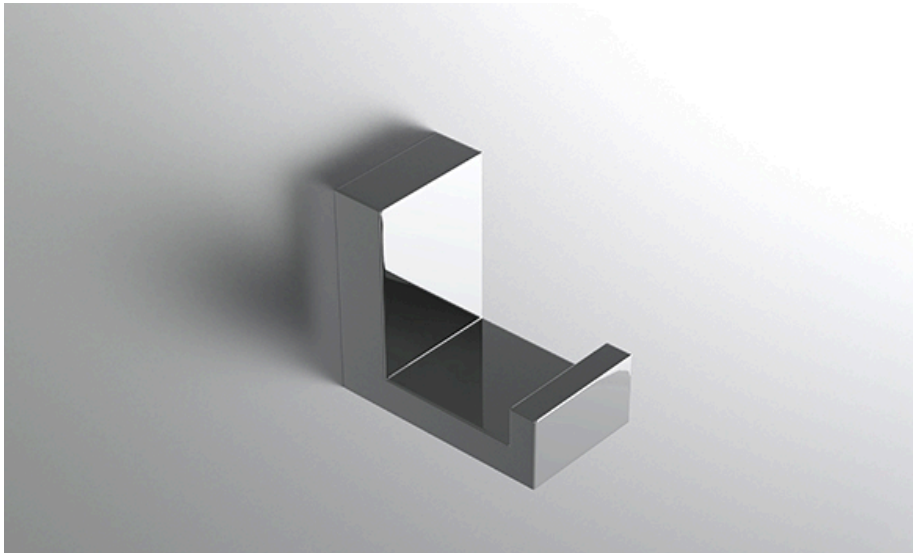

## FEATURES

- Premium 304 Grade Stainless Steel
- Solid Mount Construction
- Concealed Installation Hardware
- State of the art wall anchors included for installation on Dry wall or Tile