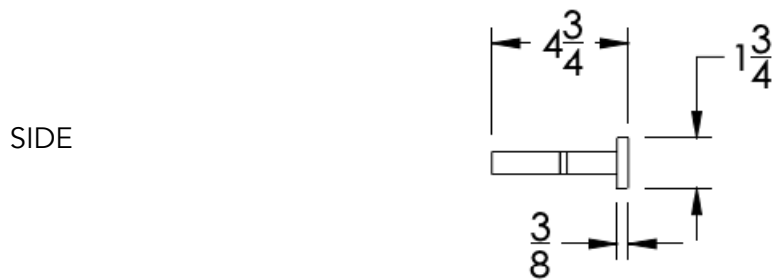

Dimension in inches

NOTE: Dimensions subject to change without notice.