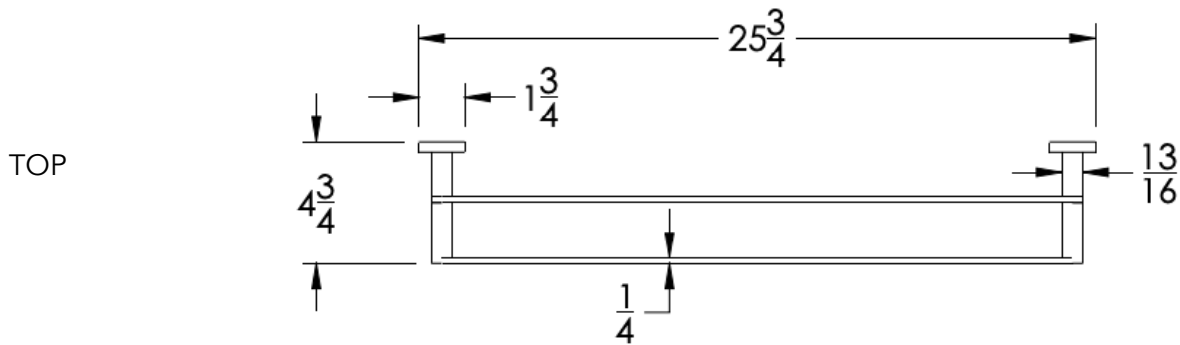

neelnox

LET
THERE
BE **DESIGN.**

FEATURES

- Premium 304 Grade Stainless Steel
- Solid Mount Construction
- Concealed Installation Hardware
- State of the art wall anchors included for installation on Dry wall or Tile

COLLECTION CELLO

TOWEL BAR

Model	Product	Finishes Available
CEL-TWB24-D	Towel Bar	Multiple finishes available. Over 23 finishes to choose from.

FINISHES			
	Polished (-P)	Antique Copper (-ACOP)	Polished Gold (-PGLD)
	Brushed (-B)	Polished Brass (-PBRS)	Brushed Copper (-BCOP)
	Brushed Gold (-BGLD)	Matte White (-WHT)	Brushed Rose Gold (-BRGD)
	Matte Black (-BLK)	Brushed Modern Bronze (-BMBRZ)	Brushed Black (-BRBLK)
	Oil Rubbed Bronze (-ORB)	Glossy White (-GWHT)	Polished Black (-PBLK)
	Brushed Brass (-BBRS)	Polished Rose Gold (-PRGD)	Antique Nickel (-ANKL)
	Brushed Bronze (-BBRZ)	Unlacquered Brass (-UBRS)	Black Nickel (-NKBL)
	Antique Brass (-ABRS)	Polished Nickel (-PNKL)	

Dimension in inches

NOTE: Dimensions subject to change without notice.