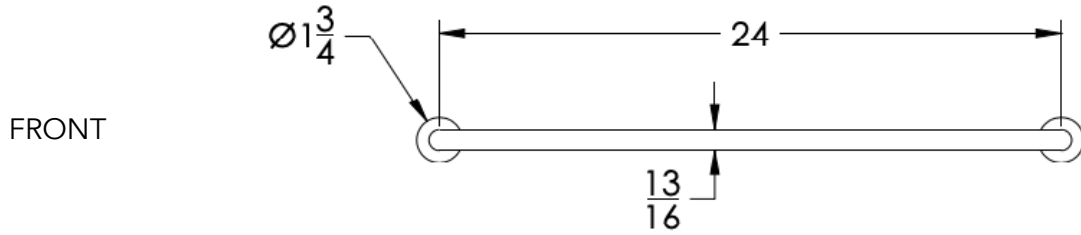

Dimension in inches

NOTE: Dimensions subject to change without notice.