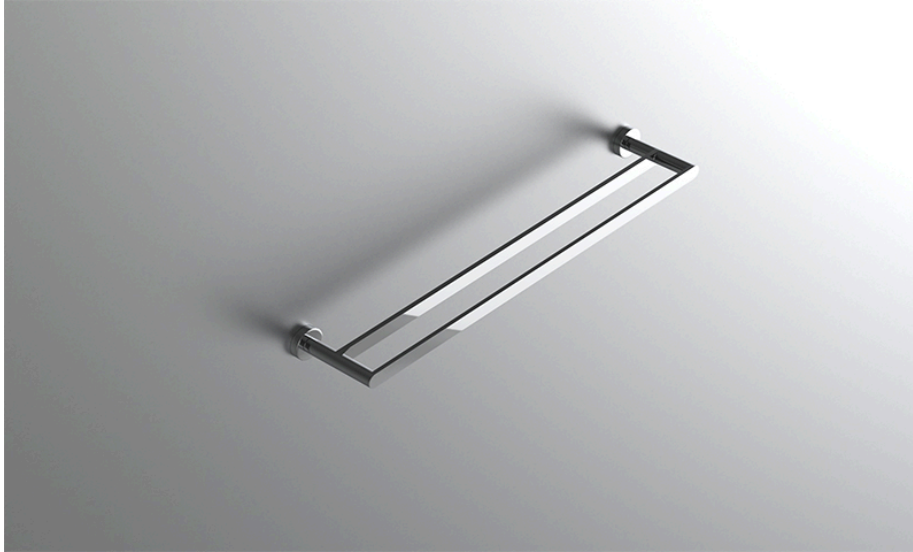

neelnox

LET
THERE
BE **DESIGN.**

FEATURES

- Premium 304 Grade Stainless Steel
- Solid Mount Construction
- Concealed Installation Hardware
- State of the art wall anchors included for installation on Dry wall or Tile

COLLECTION CELLO

TOWEL BAR

Model	Product	Finishes Available
CEL-TWB24-D	Towel Bar	Multiple finishes available. Over 23 finishes to choose from.

FINISHES			
	Polished (-P)	Antique Copper (-ACOP)	Polished Gold (-PGLD)
	Brushed (-B)	Polished Brass (-PBRS)	Brushed Copper (-BCOP)
	Brushed Gold (-BGLD)	Matte White (-WHT)	Brushed Rose Gold (-BRGD)
	Matte Black (-BLK)	Brushed Modern Bronze (-BMBRZ)	Brushed Black (-BRBLK)
	Oil Rubbed Bronze (-ORB)	Glossy White (-GWHT)	Polished Black (-PBLK)
	Brushed Brass (-BBRS)	Polished Rose Gold (-PRGD)	Antique Nickel (-ANKL)
	Brushed Bronze (-BBRZ)	Unlacquered Brass (-UBRS)	Black Nickel (-NKBL)
	Antique Brass (-ABRS)	Polished Nickel (-PNKL)	