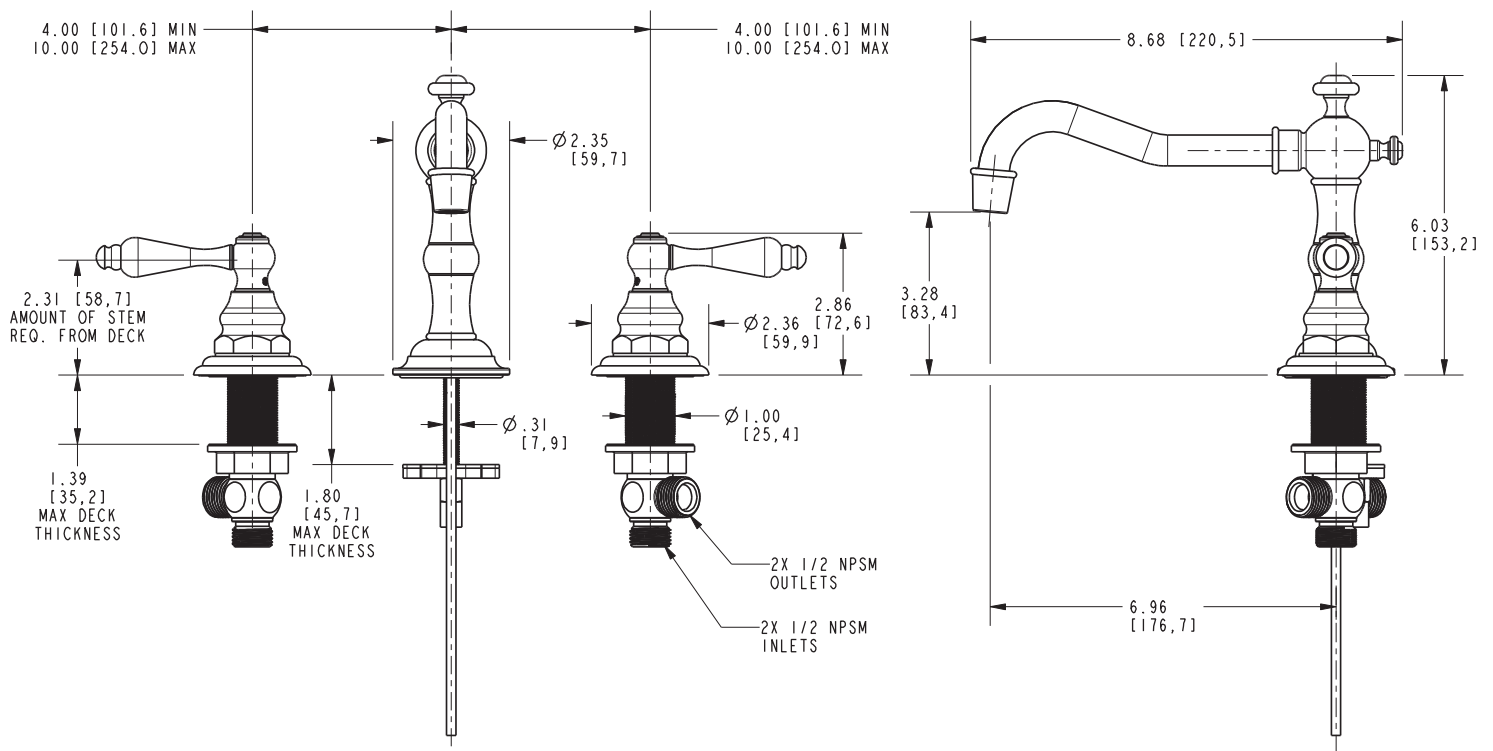

CHESTERFIELD

Features

- Solid brass construction
- Brass valve bodies
- Quarter-turn washerless ceramic disc valve cartridges
- Spout assembly with integral supply hoses
- Pop-up drain with tailpiece
- 3.28" (8.3 cm) spout height at outlet
- 6.96" (17.7 cm) spout reach (c-c)
- For 8" (20.3 cm) centers - Maximum 20" (50.8 cm)
- ADA Compliant
- 1.2 GPM (4.5 LPM) Max

930L

Specified Model

Model	Description	Colors Finishes
930L	Widespread Lavatory Faucet	<input type="checkbox"/> 10B <input type="checkbox"/> 15 <input type="checkbox"/> 15S <input type="checkbox"/> 26 <input type="checkbox"/> Other

Product Specification Add "Color / Finish" suffix to Model number, below.

The two-handle Widespread Lavatory Faucet shall be made of solid brass construction. Faucet shall incorporate a spout assembly with integral supply hoses and feature brass valve bodies with quarter-turn washerless ceramic disc valve cartridges. Faucet shall have a 1.2 gallon (4.5 liter) per minute maximum flow rate. Product shall be for 8" (20.3 cm) centers - Maximum 20" (50.8 cm). Product shall incorporate a 3.28" (8.3 cm) spout height at outlet and a 6.96" (17.7 cm) spout reach (c-c). Faucet shall include a pop-up drain with tailpiece and incorporate ADA compliant traditional lever handles. Widespread Lavatory Faucet shall be Newport Brass Model 930L/____.

930L

PRODUCT DIMENSIONS *(Units are in inches)*

Product Dimensions are provided for reference only. For specific product installation guidelines, please reference the Installation Instructions of the product being installed.