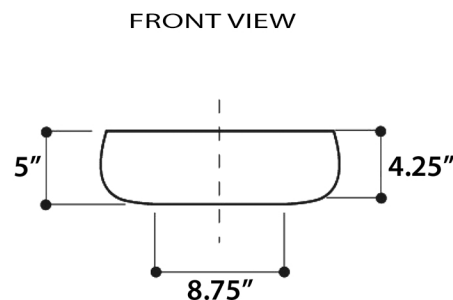

## Fireclay Bathroom Vanity Sink

**MODEL:**  
RC72030P "MONTE CARLO"

Overall Dimensions	Interior Bowl	Interior Depth	Exterior Height	Drain Dimensions
15.5"	14.25"	4.25"	5"	1.75"

### FEATURES

- Genuine Italian Fireclay
- Nominal Dimensions - Actual may vary by 1/4"
- Vessel mount; Template Not Included
- No Overflow
- Hand-painted with genuine platinum with a "crackled" finish
- Made in Italy
- Do not clean with abrasive cleansers or pads
- Limited Warranty For Manufacturer Defects