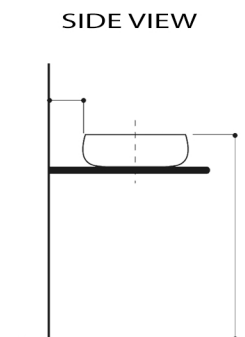

## Fireclay Bathroom Vanity Sink

**MODEL:**  
RC72030P "MONTE CARLO"

Overall Dimensions	Interior Bowl	Interior Depth	Exterior Height	Drain Dimensions
15.5"	14.25"	4.25"	5"	1.75"

### FEATURES

- Genuine Italian Fireclay
- Nominal Dimensions - Actual may vary by 1/4"
- Vessel mount; Template Not Included
- No Overflow
- Hand-painted with genuine platinum with a "crackled" finish
- Made in Italy
- Do not clean with abrasive cleansers or pads
- Limited Warranty For Manufacturer Defects