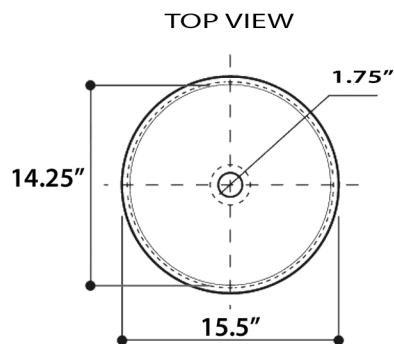

## Fireclay Bathroom Vanity Sink

**MODEL:**  
RC72030P "MONTE CARLO"

Overall Dimensions	Interior Bowl	Interior Depth	Exterior Height	Drain Dimensions
15.5"	14.25"	4.25"	5"	1.75"

### FEATURES

- Genuine Italian Fireclay
- Nominal Dimensions - Actual may vary by 1/4"
- Vessel mount; Template Not Included
- No Overflow
- Hand-painted with genuine platinum with a "crackled" finish
- Made in Italy
- Do not clean with abrasive cleansers or pads
- Limited Warranty For Manufacturer Defects