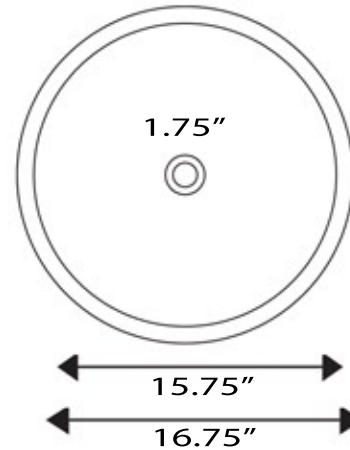

Regatta Collection
Fireclay Bathroom Sink

Nantucket
S I N K S

NantucketSinksUSA.com

MODEL:
RC7040GMS-W "Drake"

TOP VIEW

FRONT / SIDE VIEW

Exterior Dimensions (Upper)	Exterior Dimensions (Lower)	Interior Dimensions	Exterior/Interior Depth	Drain Dimensions
16.75" Diameter	6.5" Diameter	15.75" Diameter	5.75" / 4.75"	1.75" Opening

FEATURES

- Genuine Italian Fireclay
- Nominal Dimensions - Actual may vary by 1/4"
- Enamel Finish with gold leaf accents
- Without Overflow
- Made in Italy
- Do not clean with abrasive cleansers or pads
- Limited Warranty for Manufacturers Defects