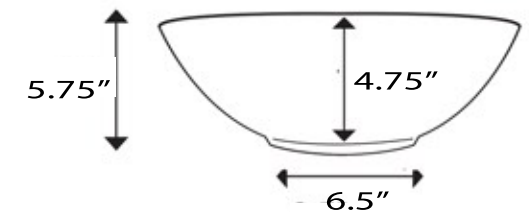

Regatta Collection
Fireclay Bathroom Sink

Nantucket
S I N K S

NantucketSinksUSA.com

MODEL:
RC7040GMS-W "Drake"

TOP VIEW

FRONT / SIDE VIEW

Exterior Dimensions (Upper)	Exterior Dimensions (Lower)	Interior Dimensions	Exterior/Interior Depth	Drain Dimensions
16.75" Diameter	6.5" Diameter	15.75" Diameter	5.75" / 4.75"	1.75" Opening

FEATURES

- Genuine Italian Fireclay
- Nominal Dimensions - Actual may vary by 1/4"
- Enamel Finish with gold leaf accents
- Without Overflow
- Made in Italy
- Do not clean with abrasive cleansers or pads
- Limited Warranty for Manufacturers Defects