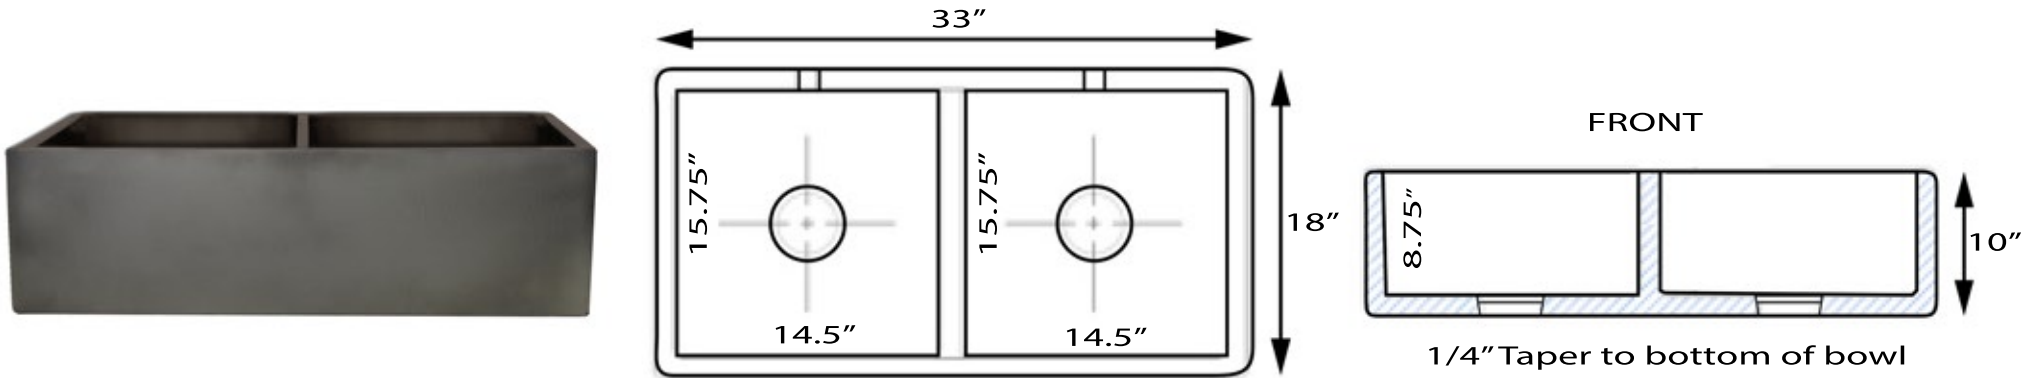

Vineyard Collection
Premium Fireclay Farmhouse Apron Sink

MODEL:
FCFS3318D-Concrete

Overall Dimensions	Interior Bowls	Apron Height	Bowl Depth	Drain Dimensions
33 x 18"	14.5" x 15.75"	10"	8.75"	3.5" Opening

Please Be Advised

- (Nominal Dimensions*) Actual Dimensions may vary by 1/2"
- Template Not included
- Custom Cabinet/Apron Cabinet Base Required
- Very Heavy 2 Person lift Recommended

FEATURES

- Premium Fireclay Sink - Made In Italy
- Compatible Grids BG-VC33D - not included
- Limited Warranty
- Drains not included, may require extended flange/ferrule due to bottom thickness