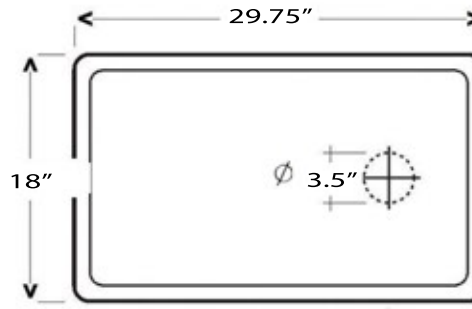

Fireclay Collection

Premium Fireclay Farmhouse Apron Sink

MODEL:
FCFS30

TOP VIEW

FRONT VIEW

Overall Dimensions	Large Bowl	Apron Height	Bowl Depth	Drain Dimensions
29.75" x 18"	27.25" x 15.75"	10"	8.625"	3.5" Opening

Please Be Advised

- (Nominal Dimensions*) Actual Dimensions may vary by 1/4"
- Template Not included
- Custom Cabinet Required
- Very Heavy 2 Person lift Recommended

FEATURES

- Premium Fireclay Sink
- cUPC Certified
- Made in UAE
- Sink can be reversed for your drain position preference
- Limited Warranty