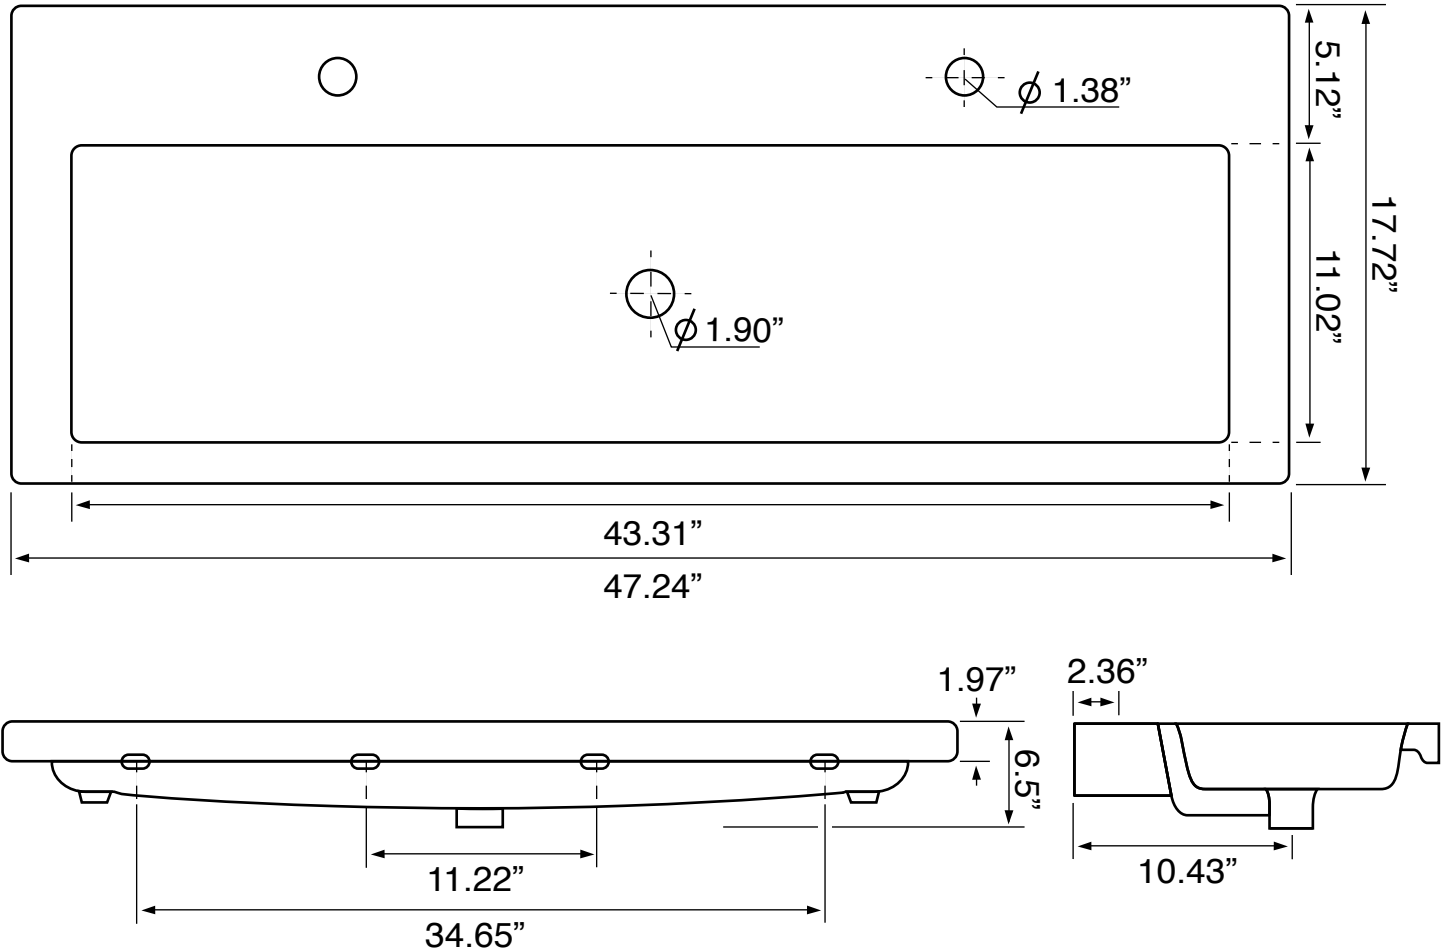

## Material

- White ceramic bathroom sink.

## Installation

- Wall mount installation.
- Drop in installation.

## Configurations

- Two Hole.
- Six Hole (8-inch centers).
- No Hole.

## Technical Information

Bowl type:	Single
Installation:	Wall mounted Drop in
Bowl dimensions:	Depth: 4" Length: 43.31" Width: 11.02"
Drain hole:	1.90"
Faucet hole:	1.38"
Hole configurations:	0, 2, 6
Weight:	57.3 lbs