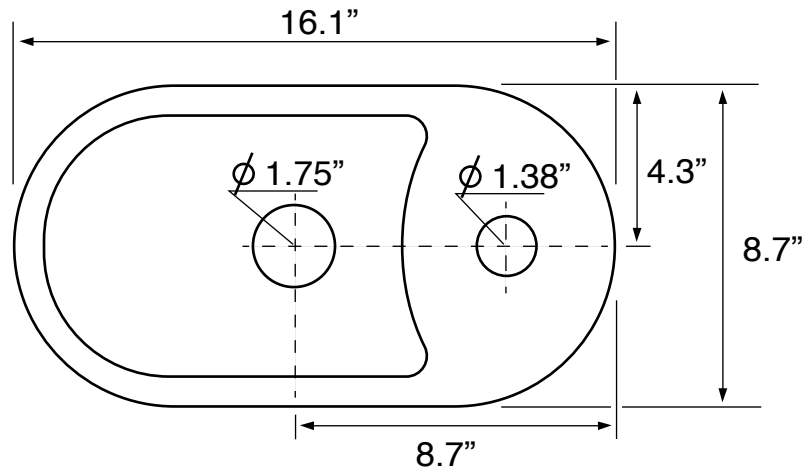

Features

- With overflow.
- Modern design.

Material

- White ceramic bathroom sink.

Installation

- Vessel / above-counter installation.

Configuration

- Single hole.

Nameek's One-Year Limited Warranty

See website for warranty information details.

Technical Information

Bowl type:	Single
Installation:	Vessel
Bowl dimensions:	Depth: 3"
	Length: 10"
Drain hole:	1.75"
Faucet hole:	1.38"
Hole configuration:	1
Weight:	15.43 lbs