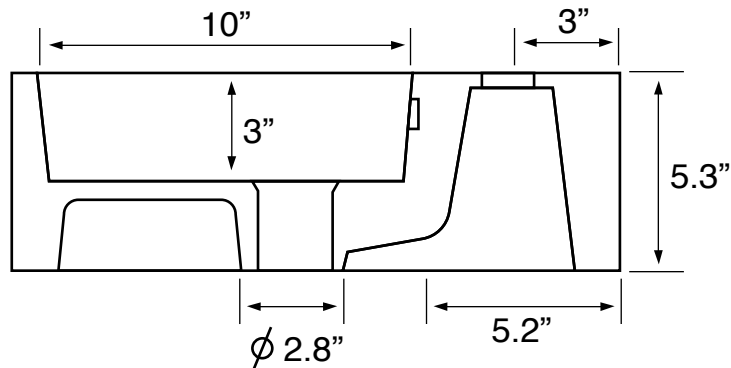

Features

- With overflow.
- Modern design.

Material

- White ceramic bathroom sink.

Installation

- Vessel / above-counter installation.

Configuration

- Single hole.

Nameek's One-Year Limited Warranty

See website for warranty information details.

Technical Information

Bowl type:	Single
Installation:	Vessel
Bowl dimensions:	Depth: 3"
	Length: 10"
Drain hole:	1.75"
Faucet hole:	1.38"
Hole configuration:	1
Weight:	15.43 lbs