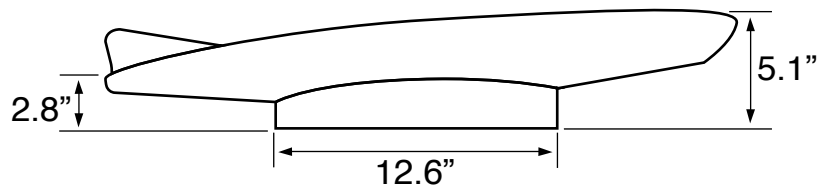

Features

- Without overflow.
- Modern design.

Material

- White ceramic bathroom sink.

Installation

- Vessel / above-counter installation.

Nameek's One-Year Limited Warranty

See website for warranty information details.

Technical Information

Bowl type:	Single
Installation:	Vessel
Bowl dimensions:	Depth: 4.3"
	Length: 24.8"
	Width: 14.6"
Drain hole:	1.75"
Weight:	17.62 lbs

Notes

Install this product according to the installation instructions.