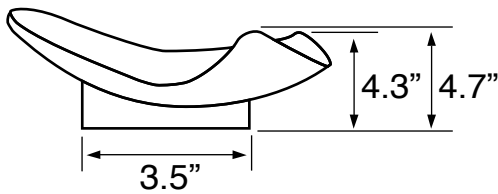

Features

- Without overflow.
- Modern design.

Material

- White ceramic bathroom sink.

Installation

- Vessel / above-counter installation.

Nameek's One-Year Limited Warranty

See website for warranty information details.

Technical Information

Bowl type:	Single
Installation:	Vessel
Bowl dimensions:	Depth: 4.3"
	Length: 24.8"
	Width: 14.6"
Drain hole:	1.75"
Weight:	17.62 lbs

Notes

Install this product according to the installation instructions.