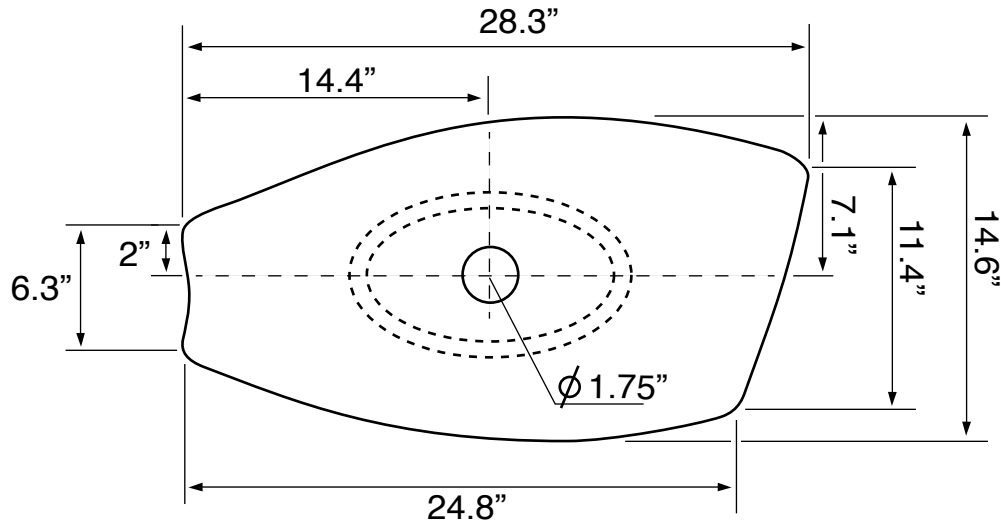

Features

- Without overflow.
- Modern design.

Material

- White ceramic bathroom sink.

Installation

- Vessel / above-counter installation.

Nameek's One-Year Limited Warranty

See website for warranty information details.

Technical Information

Bowl type:	Single
Installation:	Vessel
Bowl dimensions:	Depth: 4.3"
	Length: 24.8"
	Width: 14.6"
Drain hole:	1.75"
Weight:	17.62 lbs

Notes

Install this product according to the installation instructions.