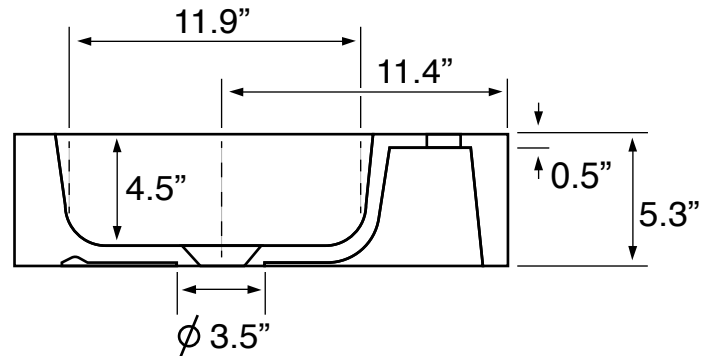

## Installation

- Wall mounted installation.
- Vessel / above-counter installation.

## Configuration

- Single Hole.

## Technical Information

Bowl type:	Single
Installation:	Wall mounted Vessel
Bowl dimensions:	Depth: 4.5" Width: 11.9" Length: 12.1"
Drain hole:	1.75"
Faucet hole:	1.38"
Hole configurations:	1
Weight:	30.83 lbs