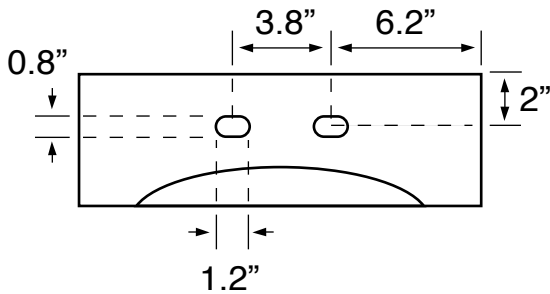

## Installation

- Wall mounted installation.
- Vessel / above-counter installation.

## Configuration

- Single Hole.

## Technical Information

Bowl type:	Single
Installation:	Wall mounted Vessel
Bowl dimensions:	Depth: 4.5" Width: 11.9" Length: 12.1"
Drain hole:	1.75"
Faucet hole:	1.38"
Hole configurations:	1
Weight:	30.83 lbs