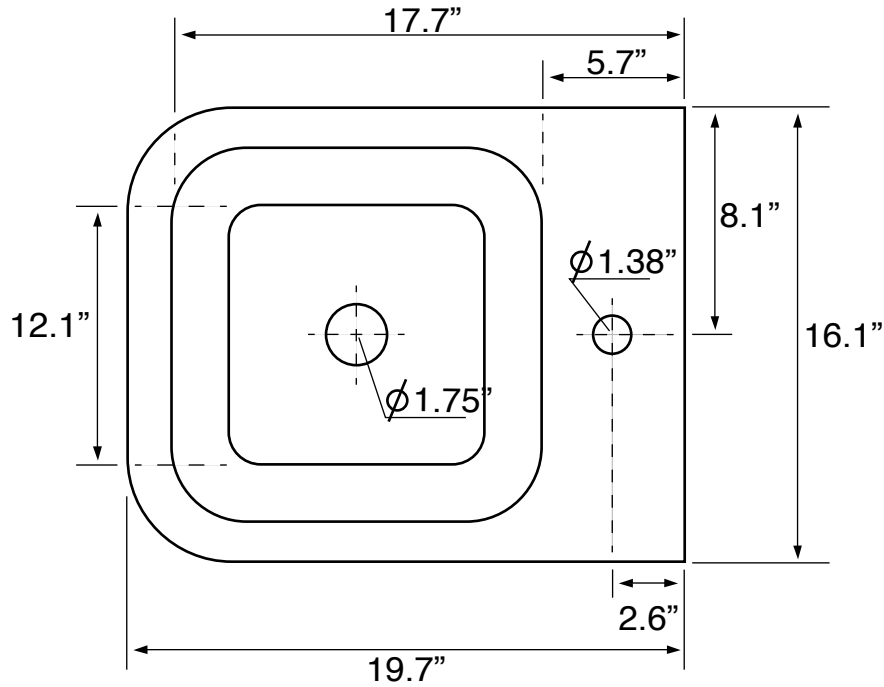

## Installation

- Wall mounted installation.
- Vessel / above-counter installation.

## Configuration

- Single Hole.

## Technical Information

Bowl type:	Single
Installation:	Wall mounted Vessel
Bowl dimensions:	Depth: 4.5" Width: 11.9" Length: 12.1"
Drain hole:	1.75"
Faucet hole:	1.38"
Hole configurations:	1
Weight:	30.83 lbs