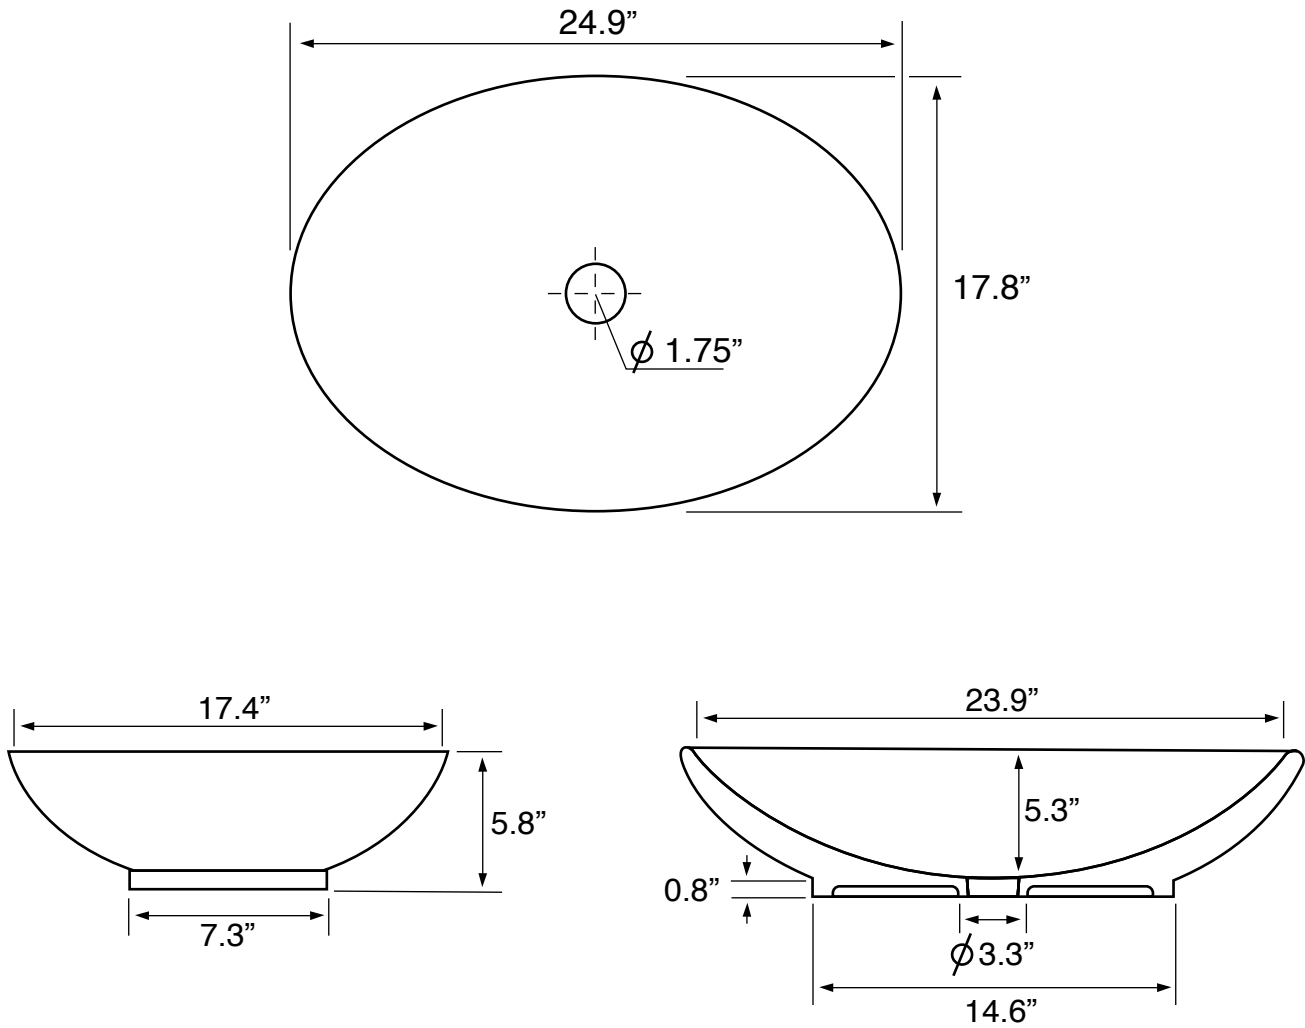

## Material

- White ceramic bathroom sink.

## Technical Information

Bowl type:	Single
Installation:	Vessel
Bowl dimensions:	Depth: 5.3"
	Length: 23.9"
	Width: 17.4
Drain hole:	1.75"
Weight:	26.43 lbs