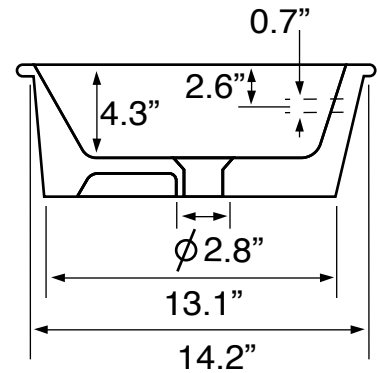

## Technical Information

Bowl type:	Single
Installation:	Drop In Vessel
Bowl dimensions:	Depth: 4.3" Width: 14.8" Length: 30.3"
Drain hole:	1.75"
Weight:	39.64 lbs