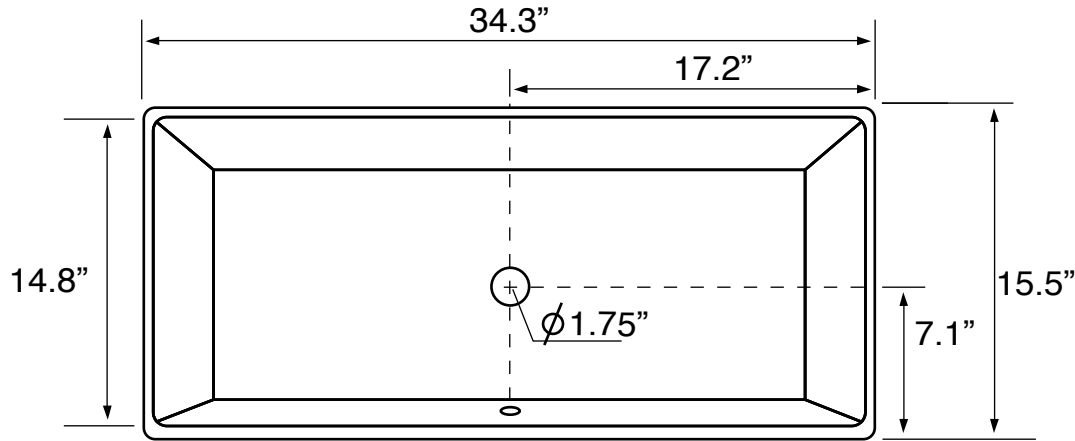

## Material

- White ceramic bathroom sink.

## Technical Information

Bowl type:	Single
Installation:	Drop In Vessel
Bowl dimensions:	Depth: 4.3" Width: 14.8" Length: 30.3"
Drain hole:	1.75"
Weight:	39.64 lbs