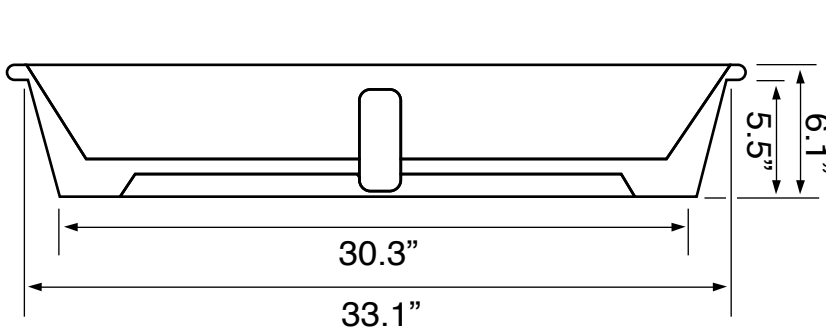

## Material

- White ceramic bathroom sink.

## Technical Information

Bowl type:	Single
Installation:	Drop In Vessel
Bowl dimensions:	Depth: 4.3" Width: 14.8" Length: 30.3"
Drain hole:	1.75"
Weight:	39.64 lbs