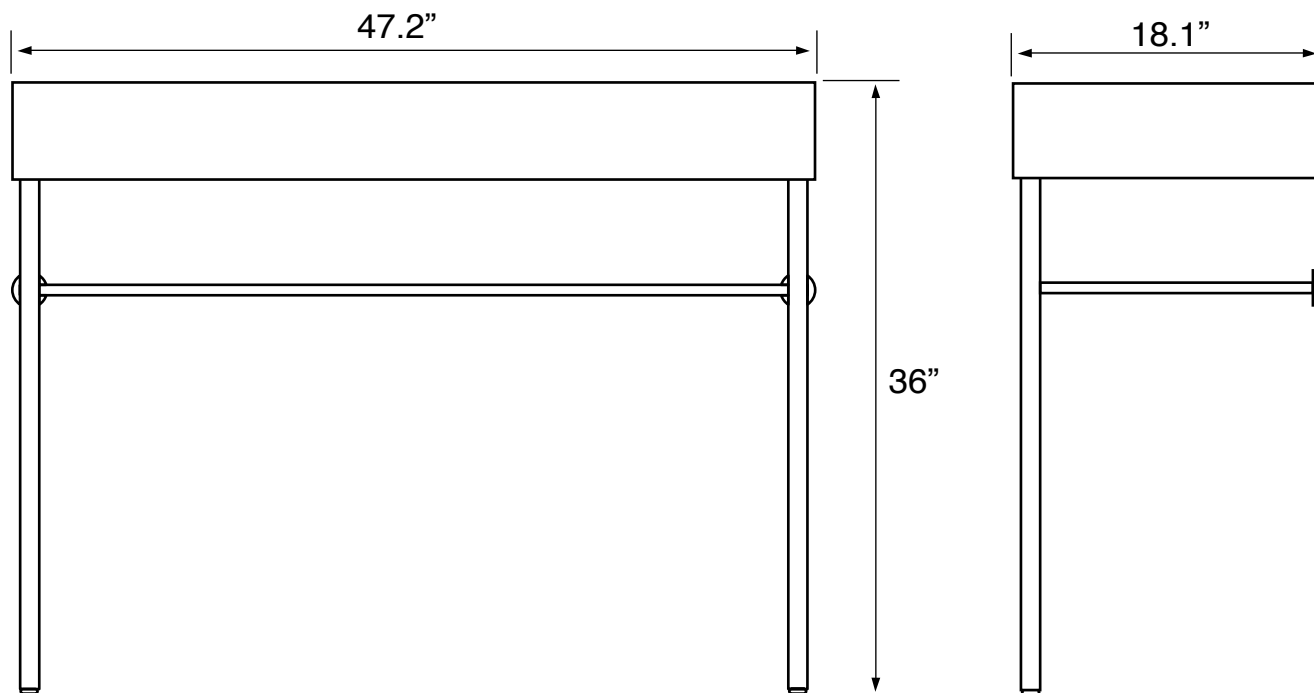

## Configurations

- One Hole.
- Three Hole (8-inch centers).
- No Hole.

## Technical Information

Bowl type:	Single
Installation:	Console
Bowl dimensions:	Length: 46.6"
	Width: 13"
	Depth: 4.1"
Drain hole:	1.75"
Faucet hole:	1.38"
Hole configurations:	0, 1, 3
Weight:	55 lbs