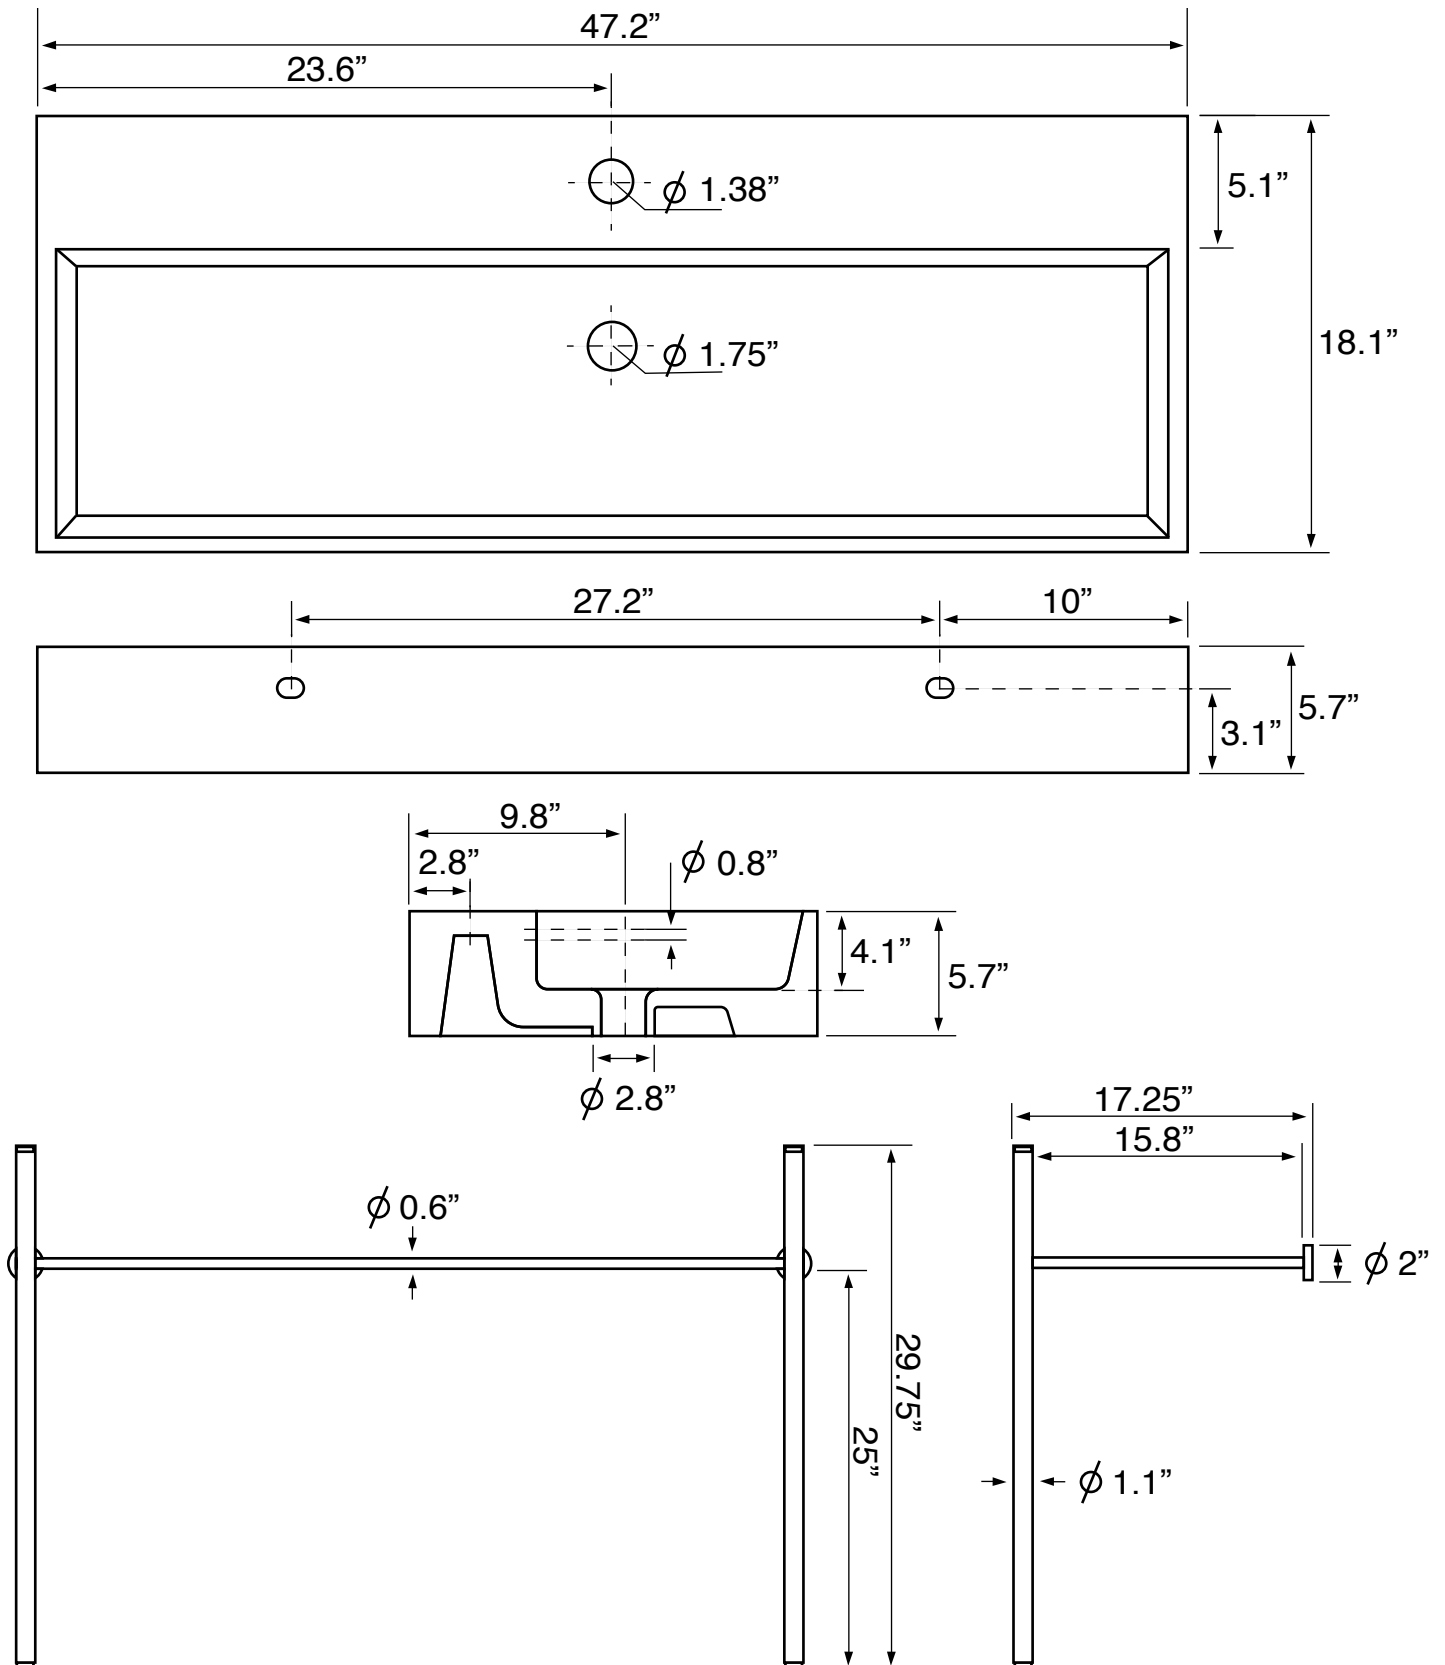

## Configurations

- One Hole.
- Three Hole (8-inch centers).
- No Hole.

## Technical Information

Bowl type:	Single
Installation:	Console
Bowl dimensions:	Length: 46.6"
	Width: 13"
	Depth: 4.1"
Drain hole:	1.75"
Faucet hole:	1.38"
Hole configurations:	0, 1, 3
Weight:	55 lbs