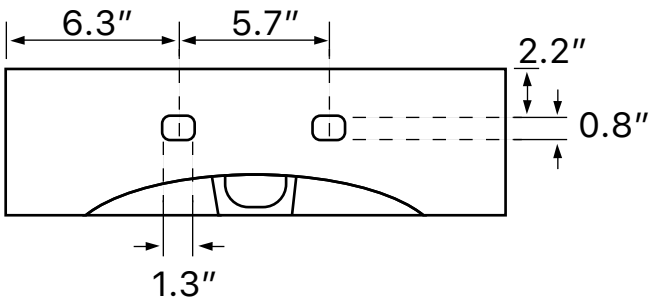

## Configurations

- Single Hole.
- Three Hole (8-inch centers).
- No Hole.

## Technical Information

Bowl type:	Single
Installation:	Wall mounted Vessel
Bowl dimensions:	Length: 18.1" Width: 18.1" Depth: 3.5"
Drain hole:	1.75"
Faucet hole:	1.38"
Hole configurations:	0, 1, 3
Weight:	30.83 lbs