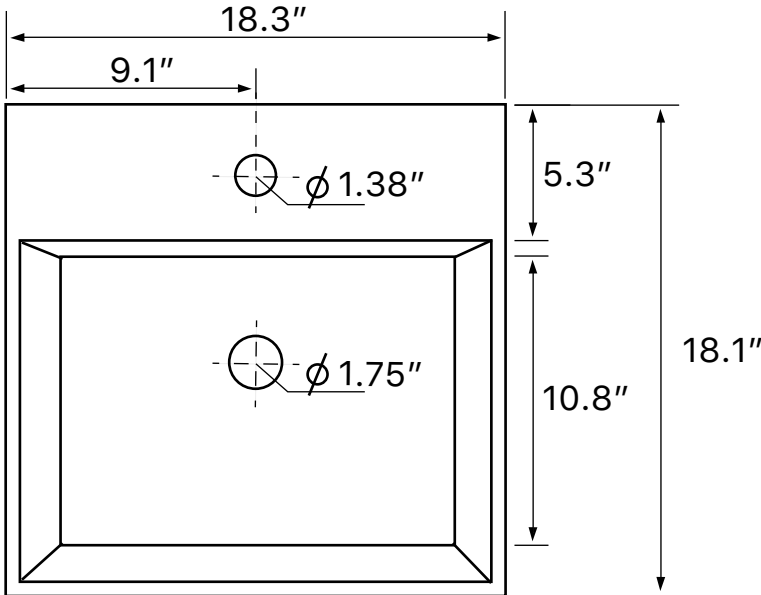

## Configurations

- Single Hole.
- Three Hole (8-inch centers).
- No Hole.

## Technical Information

Bowl type:	Single
Installation:	Wall mounted Vessel
Bowl dimensions:	Length: 18.1" Width: 18.1" Depth: 3.5"
Drain hole:	1.75"
Faucet hole:	1.38"
Hole configurations:	0, 1, 3
Weight:	30.83 lbs