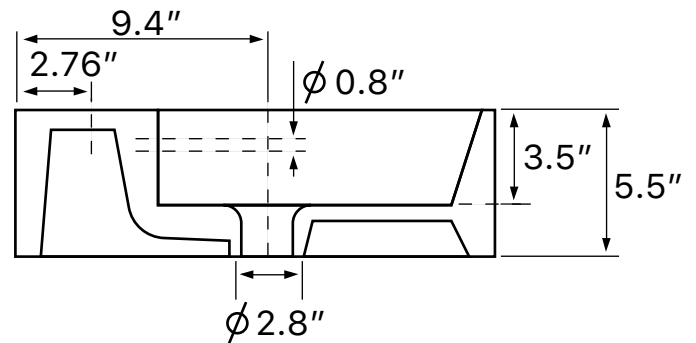

## Configurations

- Single Hole.
- Three Hole (8-inch centers).
- No Hole.

## Technical Information

Bowl type:	Single
Installation:	Wall mounted Vessel
Bowl dimensions:	Length: 18.1" Width: 18.1" Depth: 3.5"
Drain hole:	1.75"
Faucet hole:	1.38"
Hole configurations:	0, 1, 3
Weight:	30.83 lbs