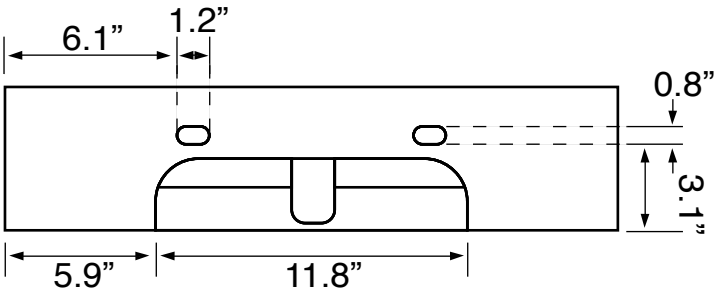

## Configurations

- Single Hole.
- Three Hole (8-inch centers).
- No Hole.

## Technical Information

Bowl type:	Single
Installation:	Console
Bowl dimensions:	Length: 23"
	Width: 13"
	Depth: 3.3"
Drain hole:	1.75"
Faucet hole:	1.38"
Hole configurations:	0, 1, 3
Weight:	50 lbs