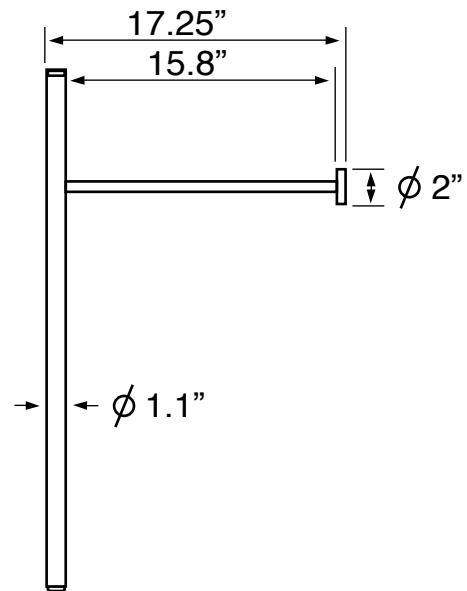

## Configurations

- Single Hole.
- Three Hole (8-inch centers).
- No Hole.

## Technical Information

Bowl type:	Single
Installation:	Console
Bowl dimensions:	Length: 23"
	Width: 13"
	Depth: 3.3"
Drain hole:	1.75"
Faucet hole:	1.38"
Hole configurations:	0, 1, 3
Weight:	50 lbs