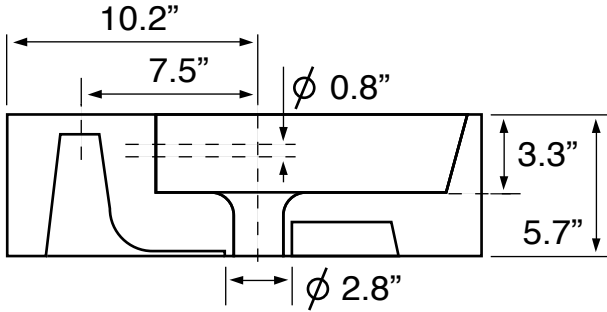

## Configurations

- Single Hole.
- Three Hole (8-inch centers).
- No Hole.

## Technical Information

Bowl type:	Single
Installation:	Console
Bowl dimensions:	Length: 23"
	Width: 13"
	Depth: 3.3"
Drain hole:	1.75"
Faucet hole:	1.38"
Hole configurations:	0, 1, 3
Weight:	50 lbs