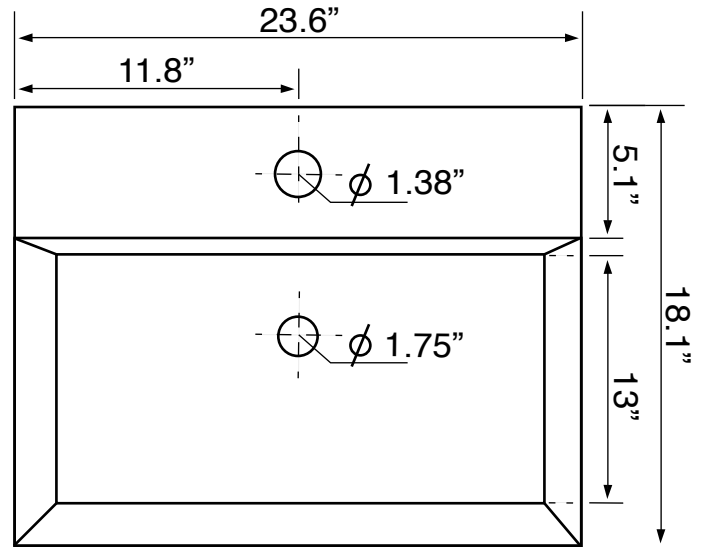

## Configurations

- Single Hole.
- Three Hole (8-inch centers).
- No Hole.

## Technical Information

Bowl type:	Single
Installation:	Console
Bowl dimensions:	Length: 23"
	Width: 13"
	Depth: 3.3"
Drain hole:	1.75"
Faucet hole:	1.38"
Hole configurations:	0, 1, 3
Weight:	50 lbs