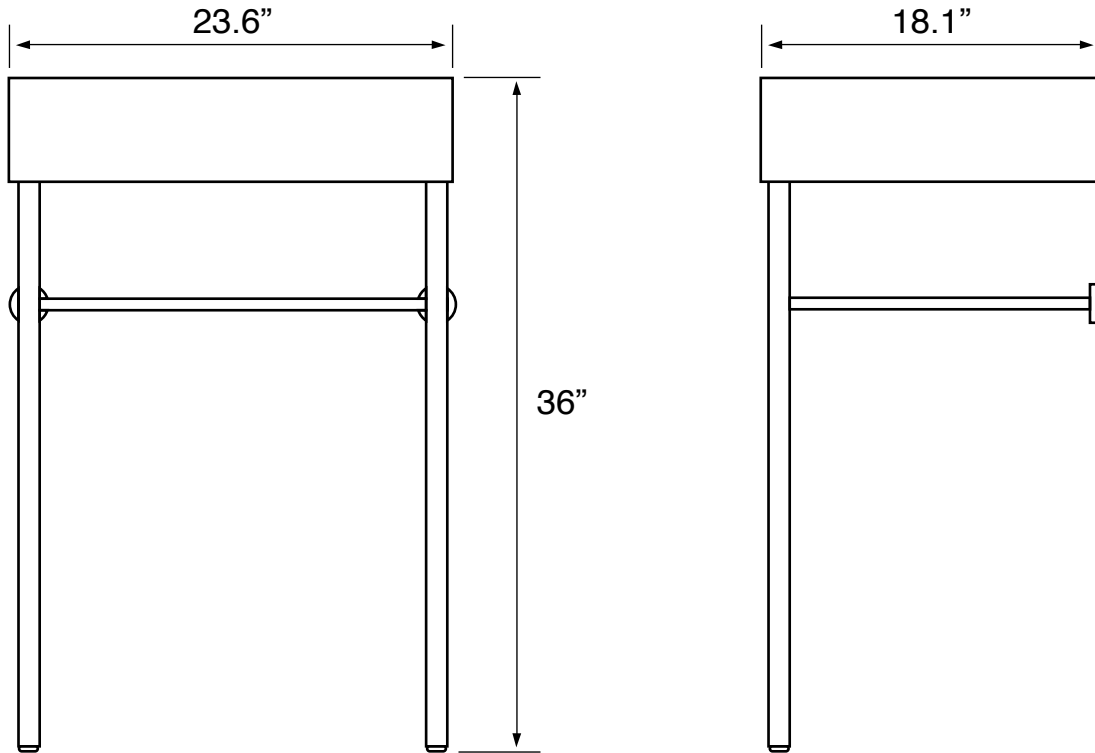

## Configurations

- Single Hole.
- Three Hole (8-inch centers).
- No Hole.

## Technical Information

Bowl type:	Single
Installation:	Console
Bowl dimensions:	Length: 23"
	Width: 13"
	Depth: 3.3"
Drain hole:	1.75"
Faucet hole:	1.38"
Hole configurations:	0, 1, 3
Weight:	50 lbs