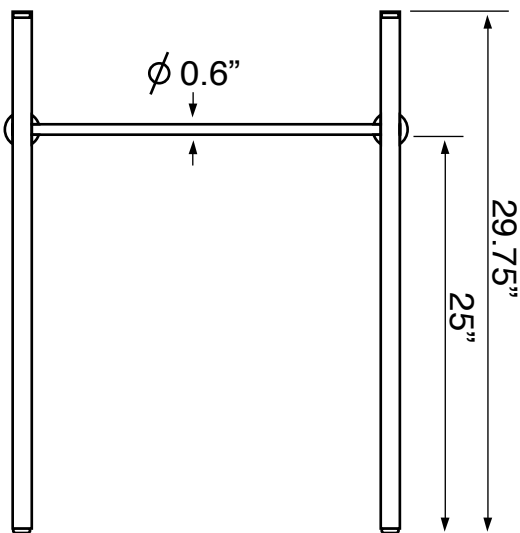

## Configurations

- Single Hole.
- Three Hole (8-inch centers).
- No Hole.

## Technical Information

Bowl type:	Single
Installation:	Console
Bowl dimensions:	Length: 23"
	Width: 13"
	Depth: 3.3"
Drain hole:	1.75"
Faucet hole:	1.38"
Hole configurations:	0, 1, 3
Weight:	50 lbs