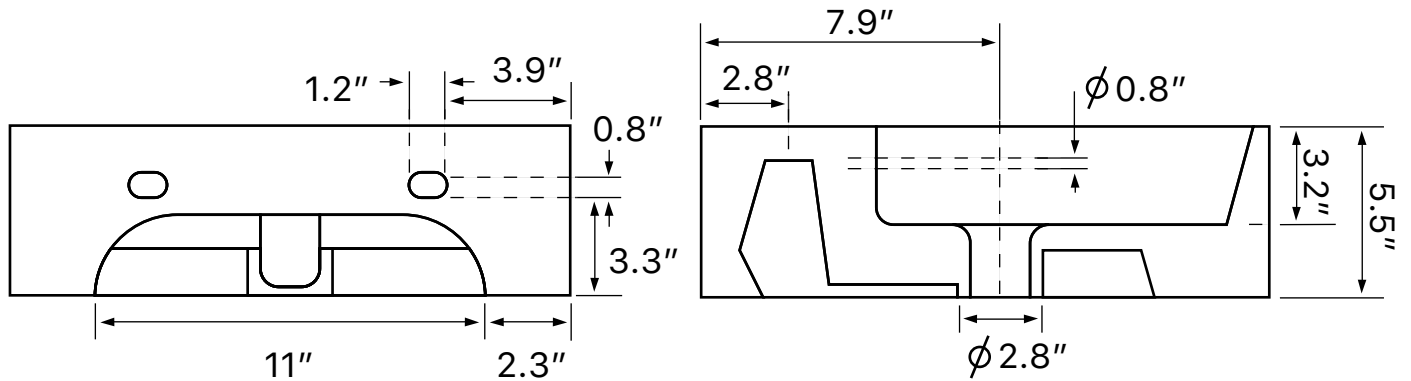

## Configurations

- Single Hole.
- Three Hole (8-inch centers).
- No Hole.

## Technical Information

Bowl type:	Single
Installation:	Wall mounted Vessel
Bowl dimensions:	Length: 15.6" Width: 10.2" Depth: 3.1"
Drain hole:	1.75"
Faucet hole:	1.38"
Hole configurations:	0, 1, 3
Weight:	22.04 lbs