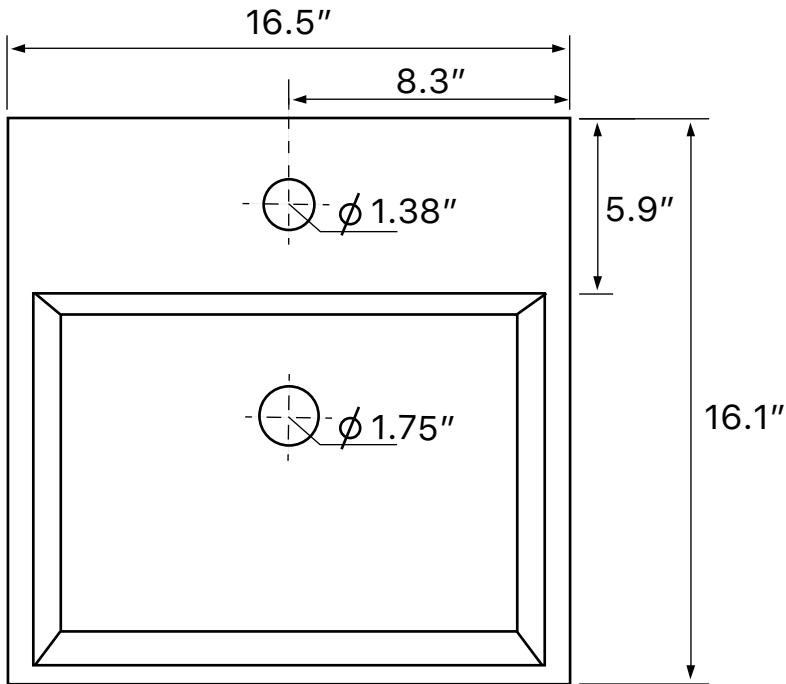

## Configurations

- Single Hole.
- Three Hole (8-inch centers).
- No Hole.

## Technical Information

Bowl type:	Single
Installation:	Wall mounted Vessel
Bowl dimensions:	Length: 15.6" Width: 10.2" Depth: 3.1"
Drain hole:	1.75"
Faucet hole:	1.38"
Hole configurations:	0, 1, 3
Weight:	22.04 lbs