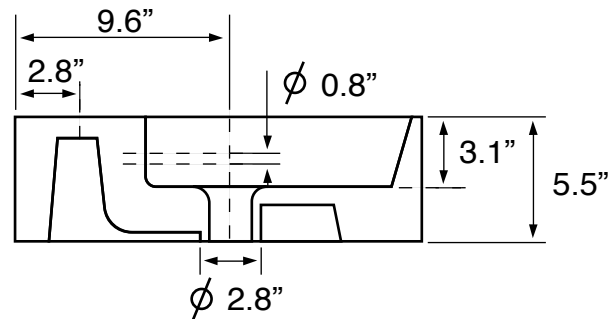

## Configurations

- One Hole.
- No Hole.
- Three Hole.

## Technical Information

Bowl type:	Single
Installation:	Wall mounted
Bowl dimensions:	Length: 39" Width: 12.8" Depth: 3.1"
Drain hole:	1.75"
Faucet hole:	1.38"
Hole configurations:	0, 1, 3
Weight:	50 lbs