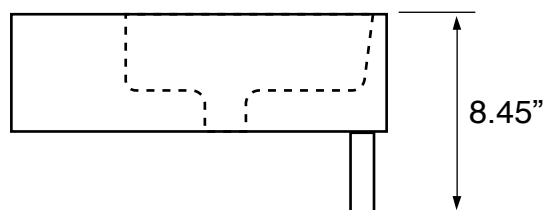

## Configurations

- One Hole.
- No Hole.
- Three Hole.

## Technical Information

Bowl type:	Single
Installation:	Wall mounted
Bowl dimensions:	Length: 39" Width: 12.8" Depth: 3.1"
Drain hole:	1.75"
Faucet hole:	1.38"
Hole configurations:	0, 1, 3
Weight:	50 lbs