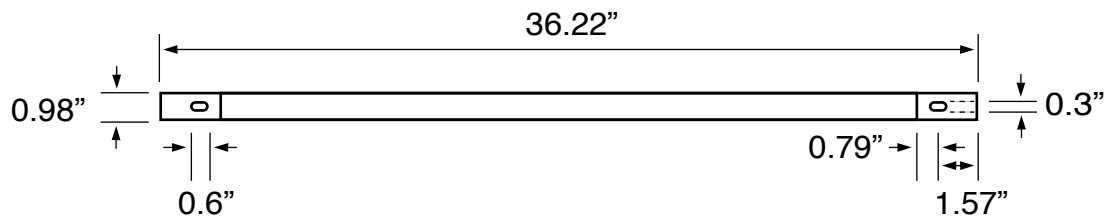

## Configurations

- One Hole.
- No Hole.
- Three Hole.

## Technical Information

Bowl type:	Single
Installation:	Wall mounted
Bowl dimensions:	Length: 39" Width: 12.8" Depth: 3.1"
Drain hole:	1.75"
Faucet hole:	1.38"
Hole configurations:	0, 1, 3
Weight:	50 lbs