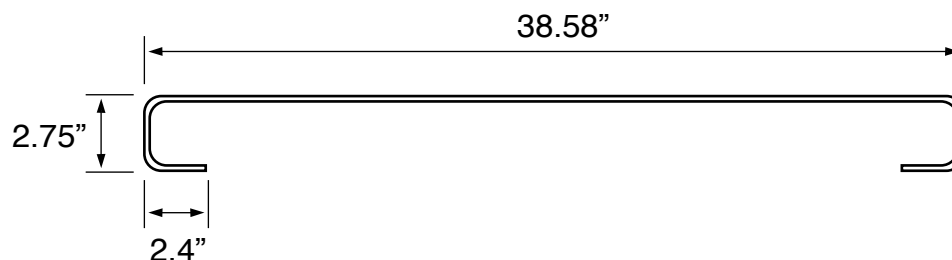

## Configurations

- One Hole.
- No Hole.
- Three Hole.

## Technical Information

Bowl type:	Single
Installation:	Wall mounted
Bowl dimensions:	Length: 39" Width: 12.8" Depth: 3.1"
Drain hole:	1.75"
Faucet hole:	1.38"
Hole configurations:	0, 1, 3
Weight:	50 lbs