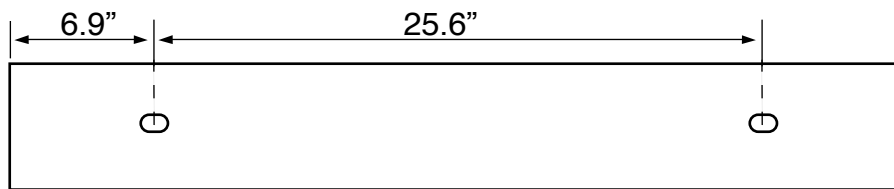

## Configurations

- One Hole.
- No Hole.
- Three Hole.

## Technical Information

Bowl type:	Single
Installation:	Wall mounted
Bowl dimensions:	Length: 39" Width: 12.8" Depth: 3.1"
Drain hole:	1.75"
Faucet hole:	1.38"
Hole configurations:	0, 1, 3
Weight:	50 lbs