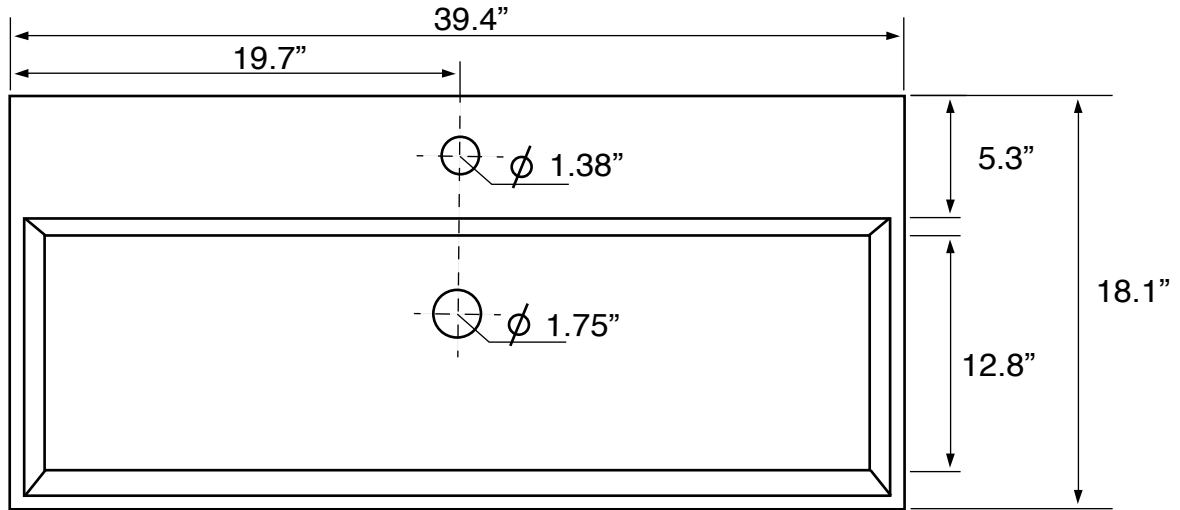

## Configurations

- One Hole.
- No Hole.
- Three Hole.

## Technical Information

Bowl type:	Single
Installation:	Wall mounted
Bowl dimensions:	Length: 39" Width: 12.8" Depth: 3.1"
Drain hole:	1.75"
Faucet hole:	1.38"
Hole configurations:	0, 1, 3
Weight:	50 lbs