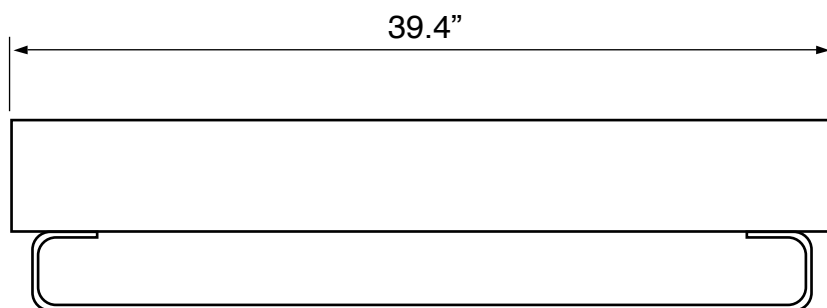

## Installation

- Wall mount installation.

## Configurations

- One Hole.
- No Hole.
- Three Hole.

## Technical Information

Bowl type:	Single
Installation:	Wall mounted
Bowl dimensions:	Length: 39" Width: 12.8" Depth: 3.1"
Drain hole:	1.75"
Faucet hole:	1.38"
Hole configurations:	0, 1, 3
Weight:	50 lbs