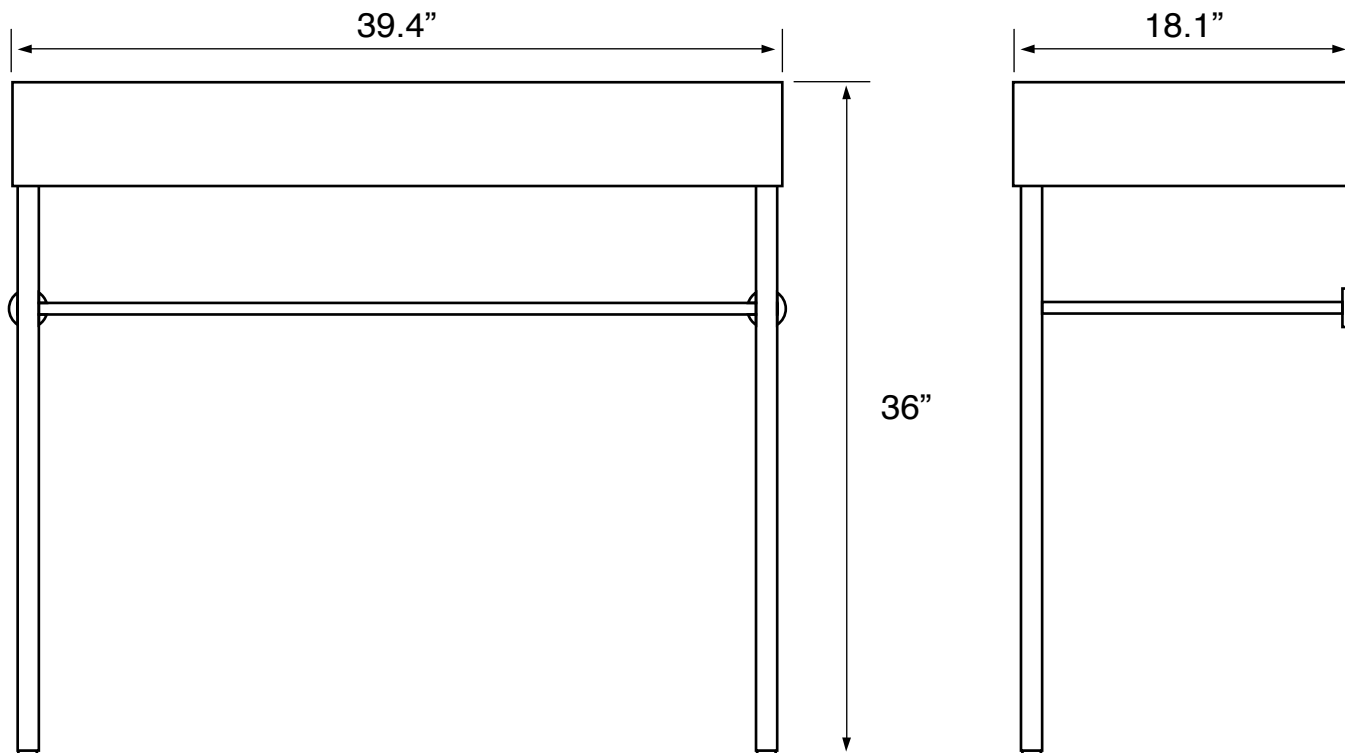

## Technical Information

|                      |  |
|----------------------|--|
| Bowl type:           | Single                                     |
| Installation:        | Console                                    |
| Bowl dimensions:     | Length: 39"<br>Width: 12.8"<br>Depth: 3.1" |
| Drain hole:          | 1.75"                                      |
| Faucet hole:         | 1.38"                                      |
| Hole configurations: | 0, 1, 3                                    |
| Weight:              | 50 lbs                                     |