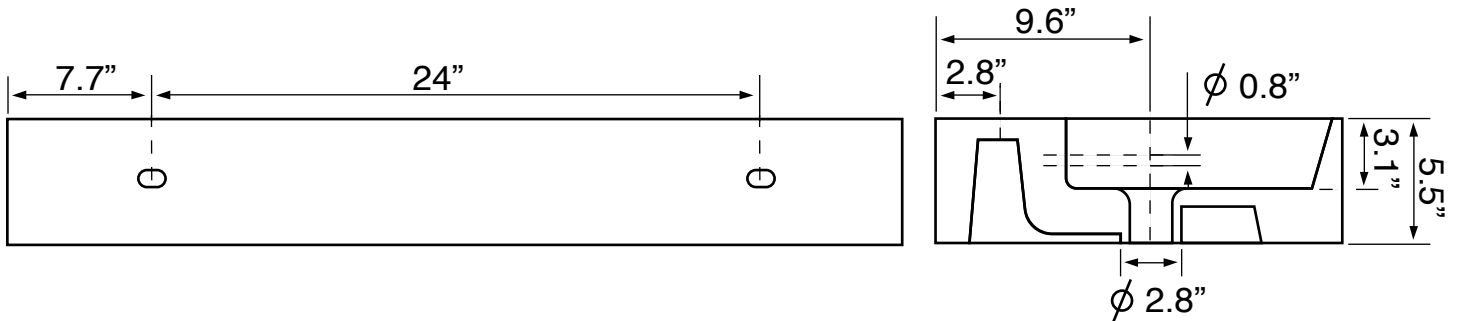

## Configurations

- One Hole.
- No Hole.
- Three Hole.

## Technical Information

|                      |  |
|----------------------|--|
| Bowl type:           | Single                                     |
| Installation:        | Console                                    |
| Bowl dimensions:     | Length: 39"<br>Width: 12.8"<br>Depth: 3.1" |
| Drain hole:          | 1.75"                                      |
| Faucet hole:         | 1.38"                                      |
| Hole configurations: | 0, 1, 3                                    |
| Weight:              | 50 lbs                                     |