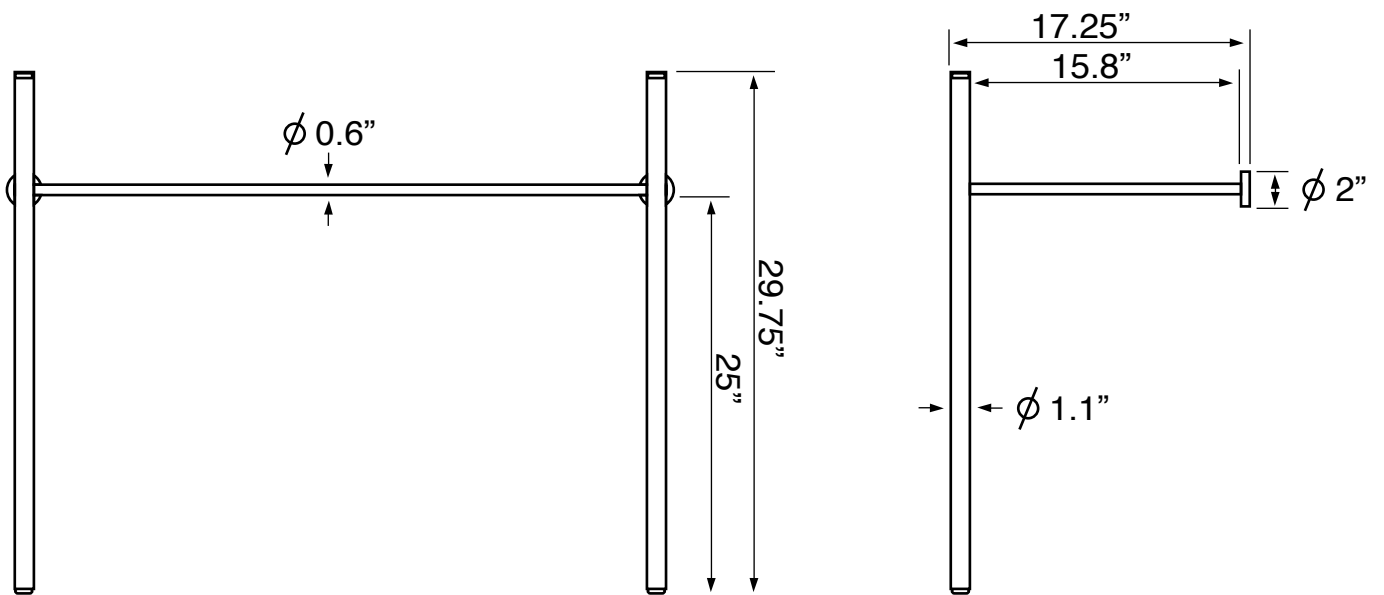

## Technical Information

|                      |  |
|----------------------|--|
| Bowl type:           | Single                                     |
| Installation:        | Console                                    |
| Bowl dimensions:     | Length: 39"<br>Width: 12.8"<br>Depth: 3.1" |
| Drain hole:          | 1.75"                                      |
| Faucet hole:         | 1.38"                                      |
| Hole configurations: | 0, 1, 3                                    |
| Weight:              | 50 lbs                                     |