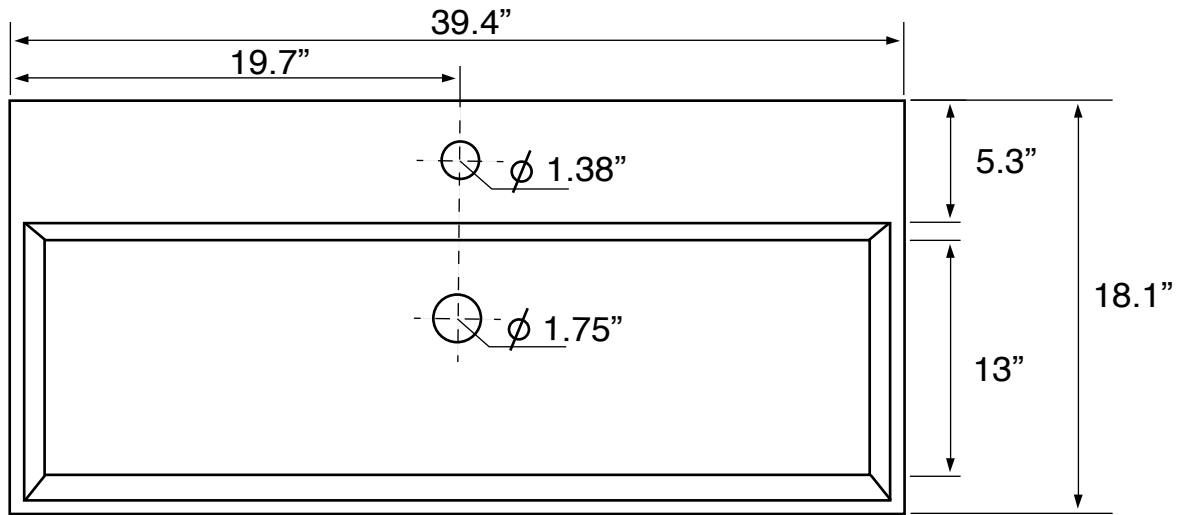

## Technical Information

|                      |  |
|----------------------|--|
| Bowl type:           | Single                                     |
| Installation:        | Console                                    |
| Bowl dimensions:     | Length: 39"<br>Width: 12.8"<br>Depth: 3.1" |
| Drain hole:          | 1.75"                                      |
| Faucet hole:         | 1.38"                                      |
| Hole configurations: | 0, 1, 3                                    |
| Weight:              | 50 lbs                                     |