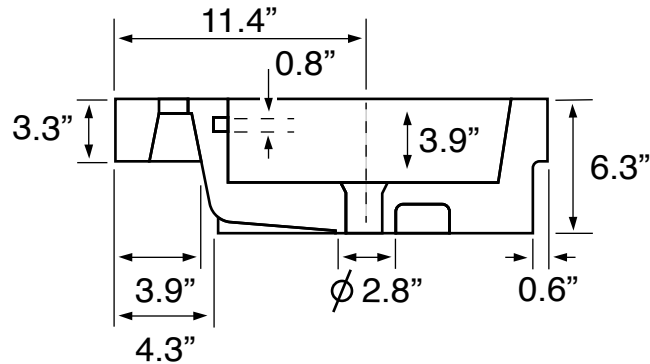

## Installation

- Drop in installation.

## Configurations

- Single Hole.
- Three Hole (8-inch centers).
- No Hole.

## Technical Information

Bowl type:	Single
Installation:	Drop in
Bowl dimensions:	Depth: 3.9" Length: 16.5" Width: 10.8"
Drain hole:	1.75"
Faucet hole:	1.38"
Hole configurations:	0, 1, 3
Weight:	37.44 lbs