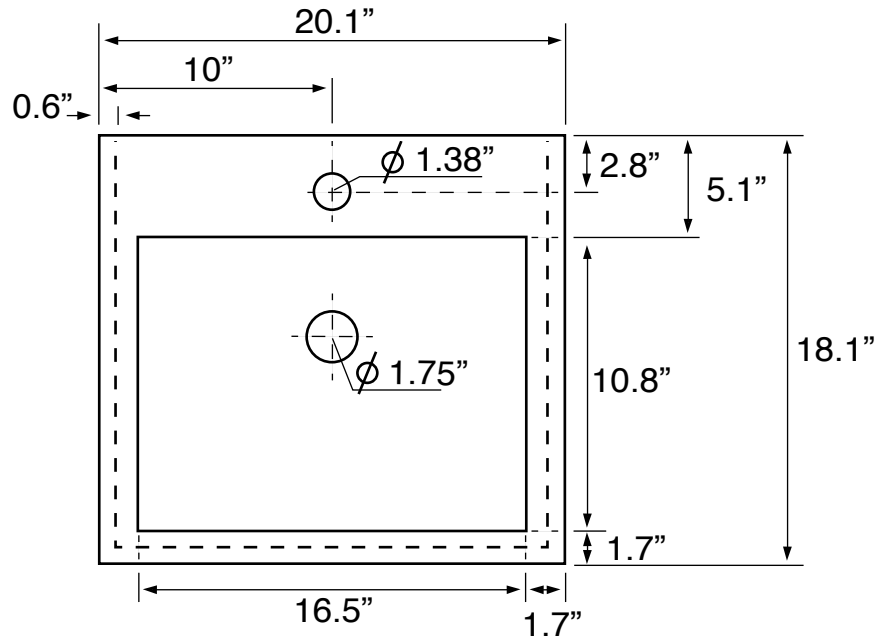

## Installation

- Drop in installation.

## Configurations

- Single Hole.
- Three Hole (8-inch centers).
- No Hole.

## Technical Information

Bowl type:	Single
Installation:	Drop in
Bowl dimensions:	Depth: 3.9" Length: 16.5" Width: 10.8"
Drain hole:	1.75"
Faucet hole:	1.38"
Hole configurations:	0, 1, 3
Weight:	37.44 lbs