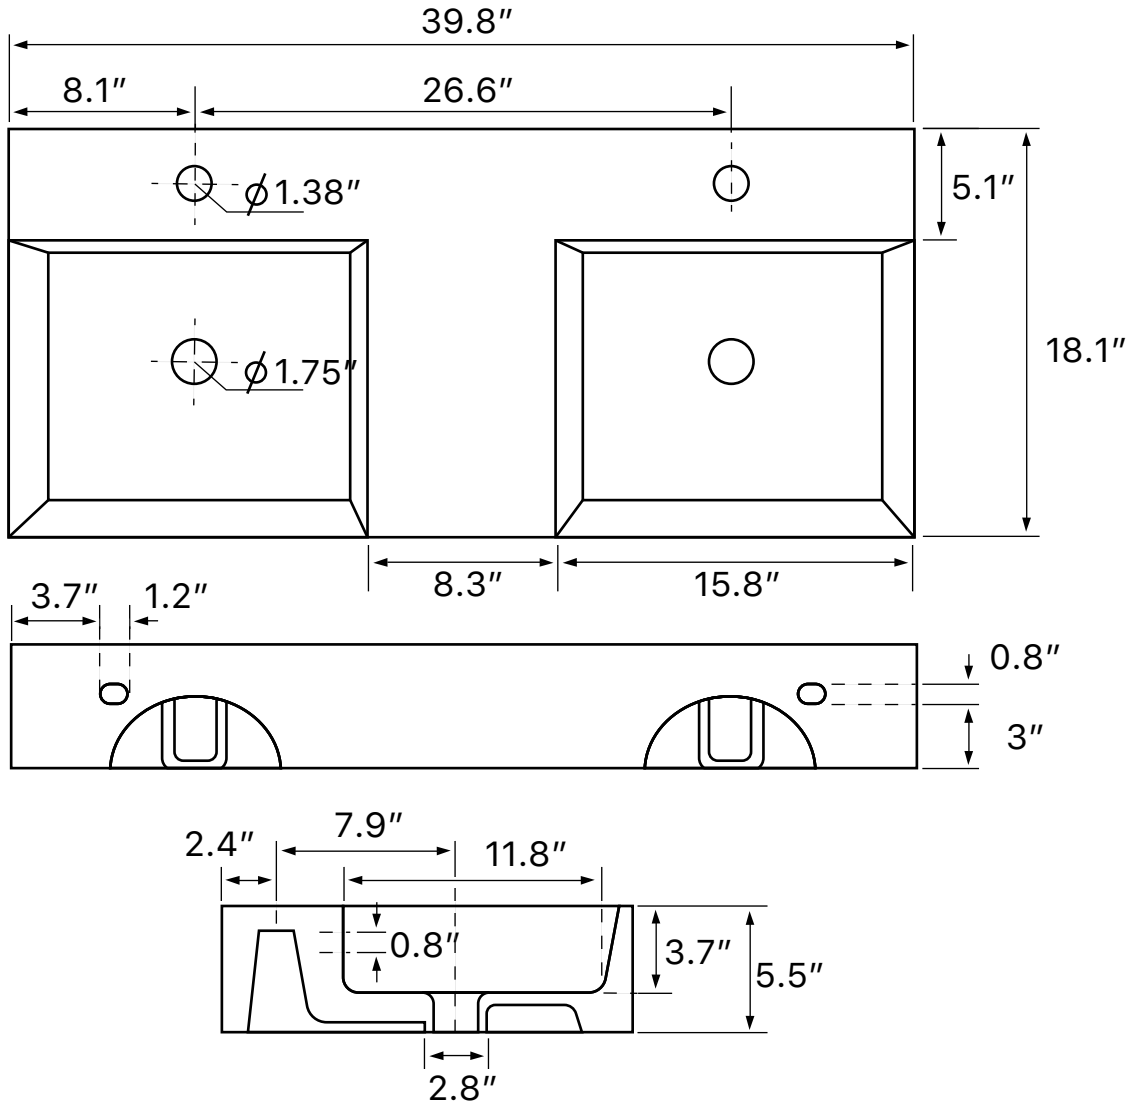

## Installation

- Wall mount installation.
- Vessel / above-counter installation.

## Configurations

- Two Hole.
- Six Hole (8-inch centers).

## Technical Information

Bowl type:	Double
Installation:	Wall mounted Vessel
Bowl dimensions:	Length: 15.8" Width: 13" Depth: 3.7"
Drain hole:	1.75"
Faucet hole:	1.38"
Hole configurations:	2, 6
Weight:	42 lbs