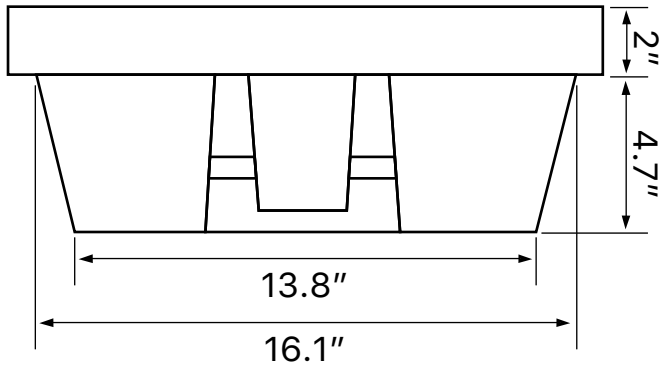

## Installation

- Drop in installation.

## Technical Information

Bowl type:	Single
Installation:	Drop In
Bowl dimensions:	Length: 17.6"
	Width: 14.1"
	Depth: 4.7"
Drain hole:	1.75"
Weight:	20 lbs