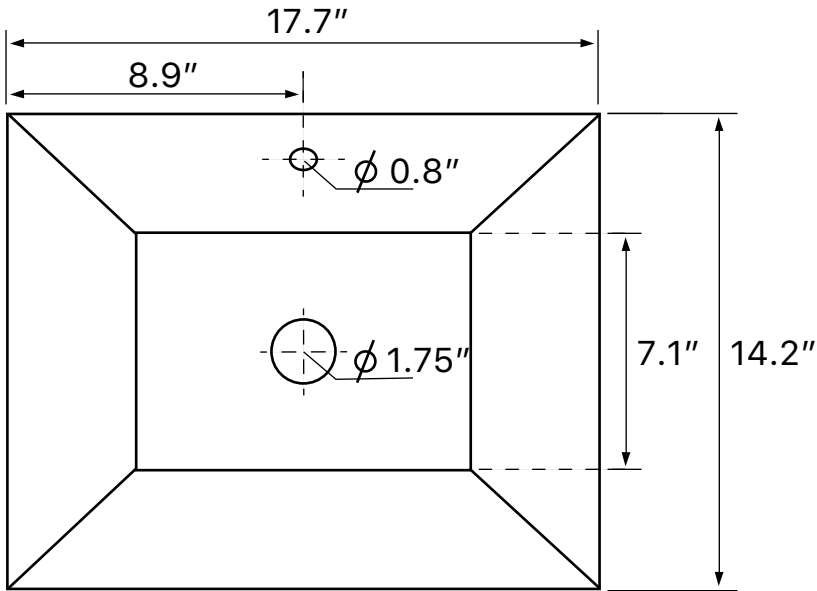

## Installation

- Drop in installation.

## Technical Information

Bowl type:	Single
Installation:	Drop In
Bowl dimensions:	Length: 17.6"
	Width: 14.1"
	Depth: 4.7"
Drain hole:	1.75"
Weight:	20 lbs