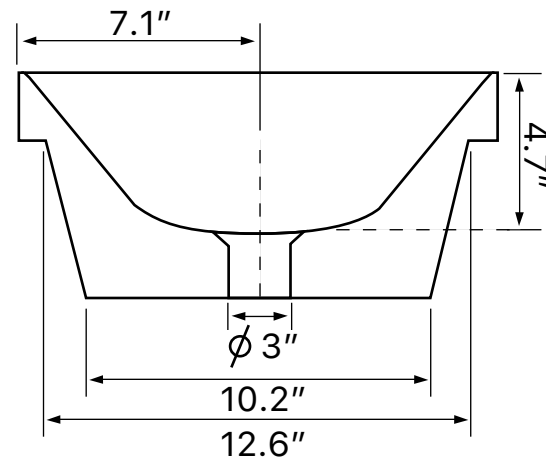

## Installation

- Drop in installation.

## Technical Information

Bowl type:	Single
Installation:	Drop In
Bowl dimensions:	Length: 17.6"
	Width: 14.1"
	Depth: 4.7"
Drain hole:	1.75"
Weight:	20 lbs