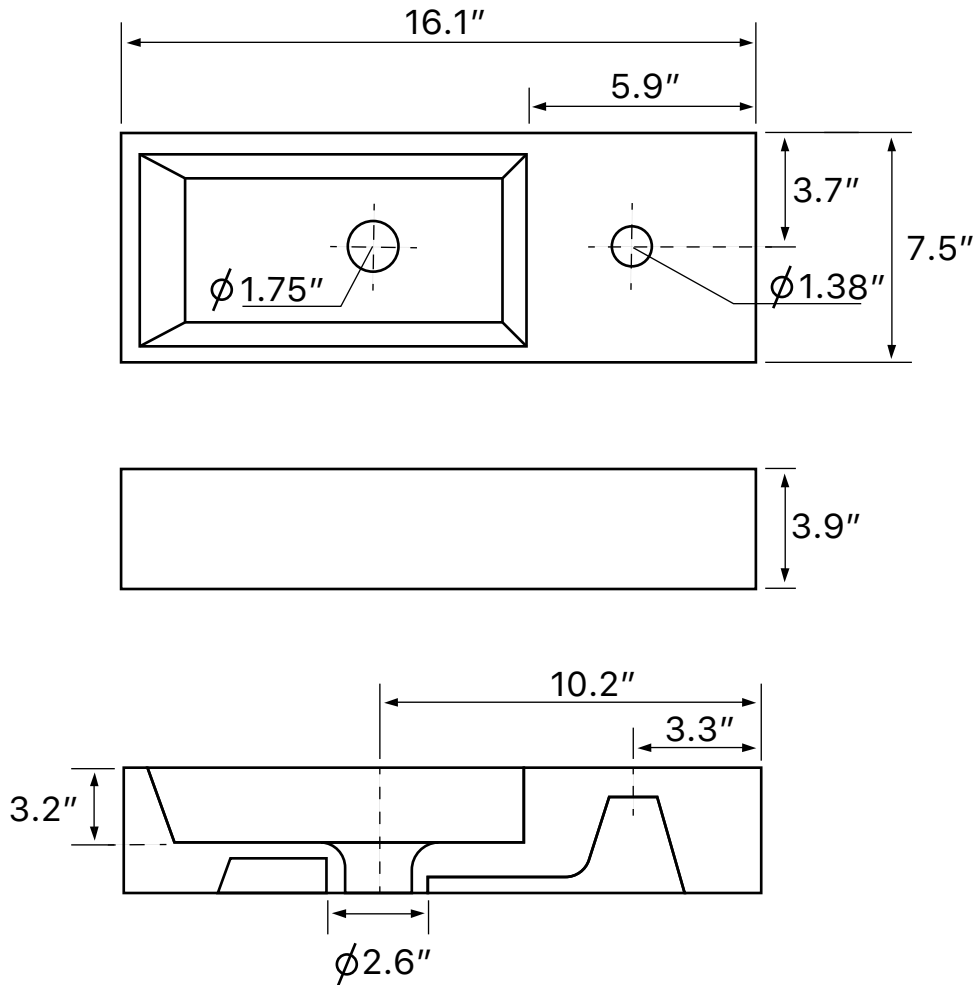

Features

- Without overflow.
- Modern design.

Material

- White ceramic bathroom sink.

Installation

- Vessel / above-counter installation.

Configurations

- Single hole.

Nameek's One-Year Limited Warranty

See website for warranty information details.

Technical Information

Bowl type:	Single
Installation:	Vessel
Bowl dimensions:	Length: 10.2" Width: 7.4" Depth: 3.2"
Drain hole:	1.75"
Faucet hole:	1.38"
Hole Configuration:	1
Weight:	20 lbs