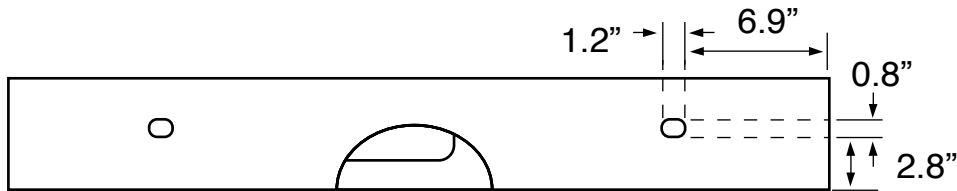

## Configurations

- Single Hole.
- Three Hole (8-inch centers).
- No Hole.

## Technical Information

|                      |               |
|----------------------|---------------|
| Bowl type:           | Single        |
| Installation:        | Console       |
| Bowl dimensions:     | Length: 23.6" |
|                      | Width: 13"    |
|                      | Depth: 3.5"   |
| Drain hole:          | 1.75"         |
| Faucet hole:         | 1.38"         |
| Hole configurations: | 0, 1, 3       |
| Weight:              | 50 lbs        |