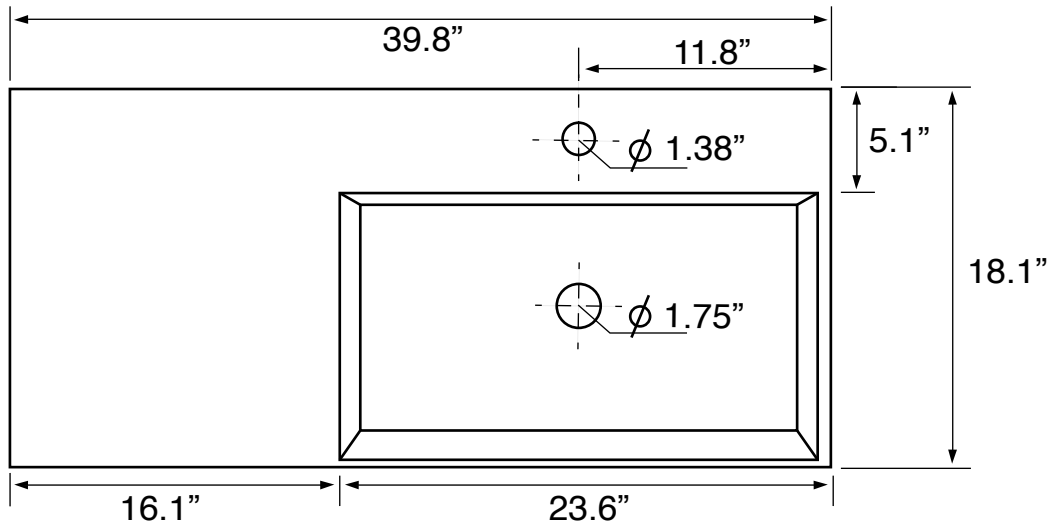

## Configurations

- Single Hole.
- Three Hole (8-inch centers).
- No Hole.

## Technical Information

|                      |               |
|----------------------|---------------|
| Bowl type:           | Single        |
| Installation:        | Console       |
| Bowl dimensions:     | Length: 23.6" |
|                      | Width: 13"    |
|                      | Depth: 3.5"   |
| Drain hole:          | 1.75"         |
| Faucet hole:         | 1.38"         |
| Hole configurations: | 0, 1, 3       |
| Weight:              | 50 lbs        |