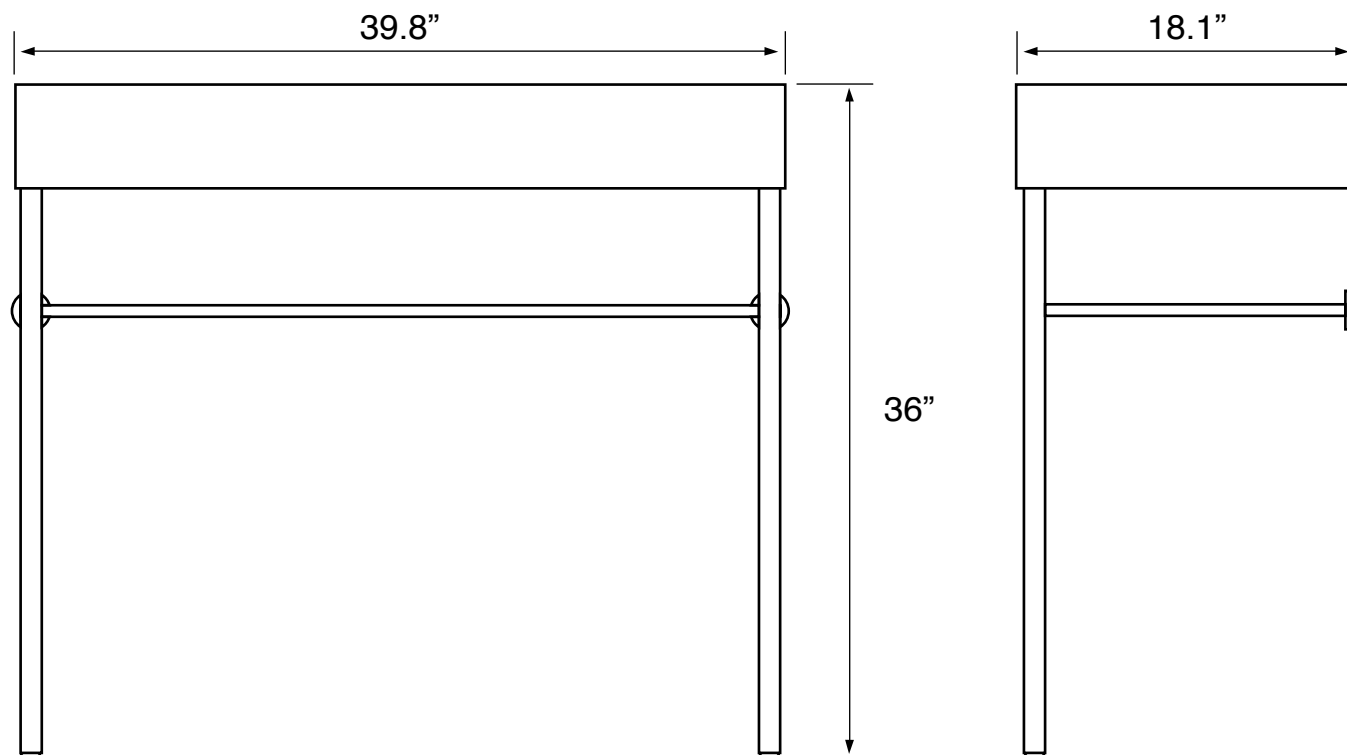

## Configurations

- Single Hole.
- Three Hole (8-inch centers).
- No Hole.

## Technical Information

|                      |               |
|----------------------|---------------|
| Bowl type:           | Single        |
| Installation:        | Console       |
| Bowl dimensions:     | Length: 23.6" |
|                      | Width: 13"    |
|                      | Depth: 3.5"   |
| Drain hole:          | 1.75"         |
| Faucet hole:         | 1.38"         |
| Hole configurations: | 0, 1, 3       |
| Weight:              | 50 lbs        |