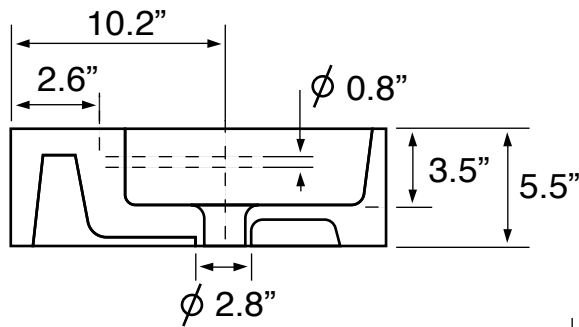

## Configurations

- Single Hole.
- Three Hole (8-inch centers).
- No Hole.

## Technical Information

|                      |               |
|----------------------|---------------|
| Bowl type:           | Single        |
| Installation:        | Console       |
| Bowl dimensions:     | Length: 23.6" |
|                      | Width: 13"    |
|                      | Depth: 3.5"   |
| Drain hole:          | 1.75"         |
| Faucet hole:         | 1.38"         |
| Hole configurations: | 0, 1, 3       |
| Weight:              | 50 lbs        |