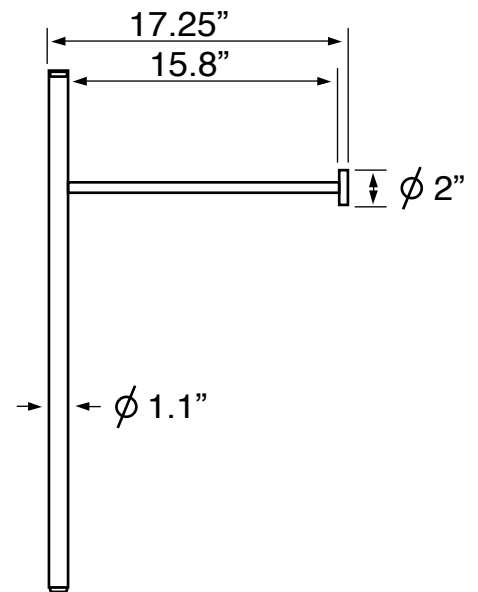

## Configurations

- Single Hole.
- Three Hole (8-inch centers).
- No Hole.

## Technical Information

|                      |               |
|----------------------|---------------|
| Bowl type:           | Single        |
| Installation:        | Console       |
| Bowl dimensions:     | Length: 23.6" |
|                      | Width: 13"    |
|                      | Depth: 3.5"   |
| Drain hole:          | 1.75"         |
| Faucet hole:         | 1.38"         |
| Hole configurations: | 0, 1, 3       |
| Weight:              | 50 lbs        |