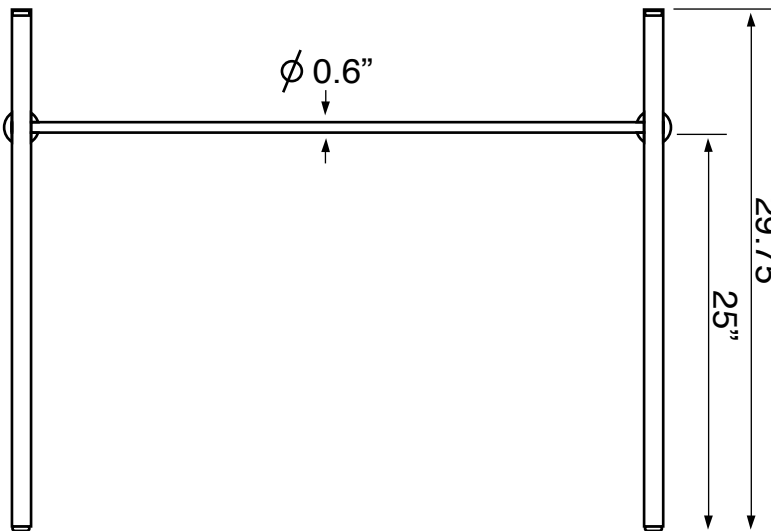

## Configurations

- Single Hole.
- Three Hole (8-inch centers).
- No Hole.

## Technical Information

|                      |               |
|----------------------|---------------|
| Bowl type:           | Single        |
| Installation:        | Console       |
| Bowl dimensions:     | Length: 23.6" |
|                      | Width: 13"    |
|                      | Depth: 3.5"   |
| Drain hole:          | 1.75"         |
| Faucet hole:         | 1.38"         |
| Hole configurations: | 0, 1, 3       |
| Weight:              | 50 lbs        |