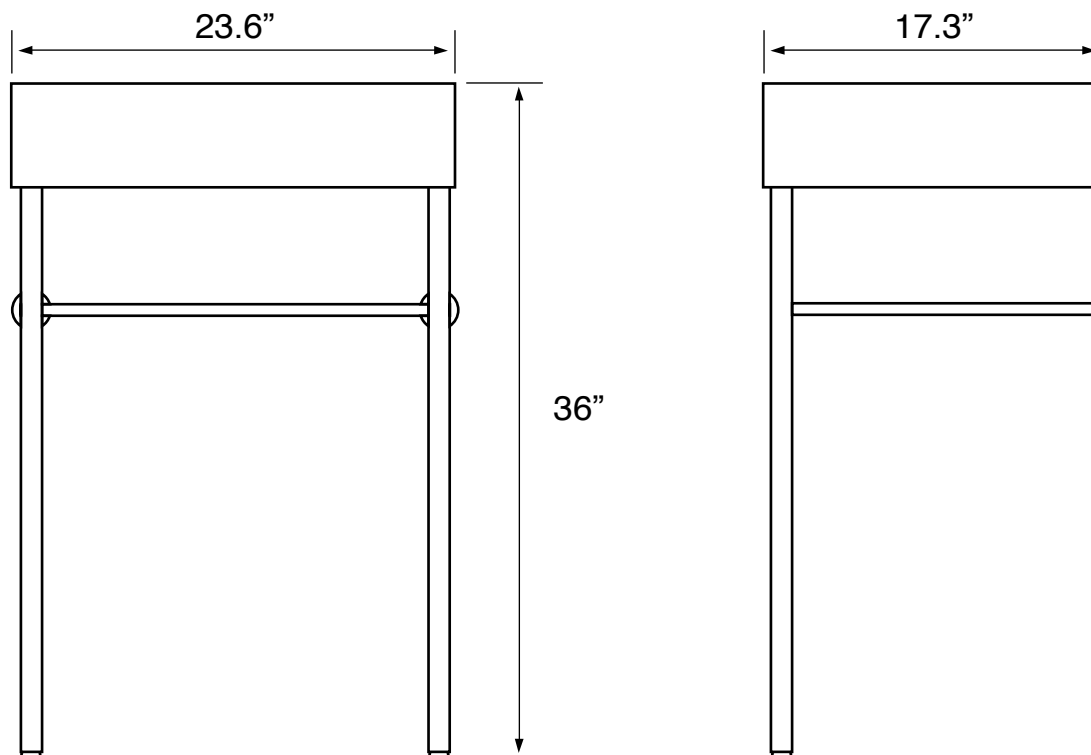

Features

- With overflow.
- Modern design.

Material

- White ceramic bathroom sink.
- Polished chrome brass console stand.

Installation

- Console installation.

Configurations

- Single Hole.
- Three Hole (8-inch centers).
- No Hole.

See website for warranty information details.

Technical Information

Bowl type:	Single
Installation:	Console
Bowl dimensions:	Length: 13.39" Width: 12.2" Depth: 3.54"
Drain hole:	1.75"
Faucet hole:	1.38"
Hole configurations:	0, 1, 3
Weight:	50 lbs