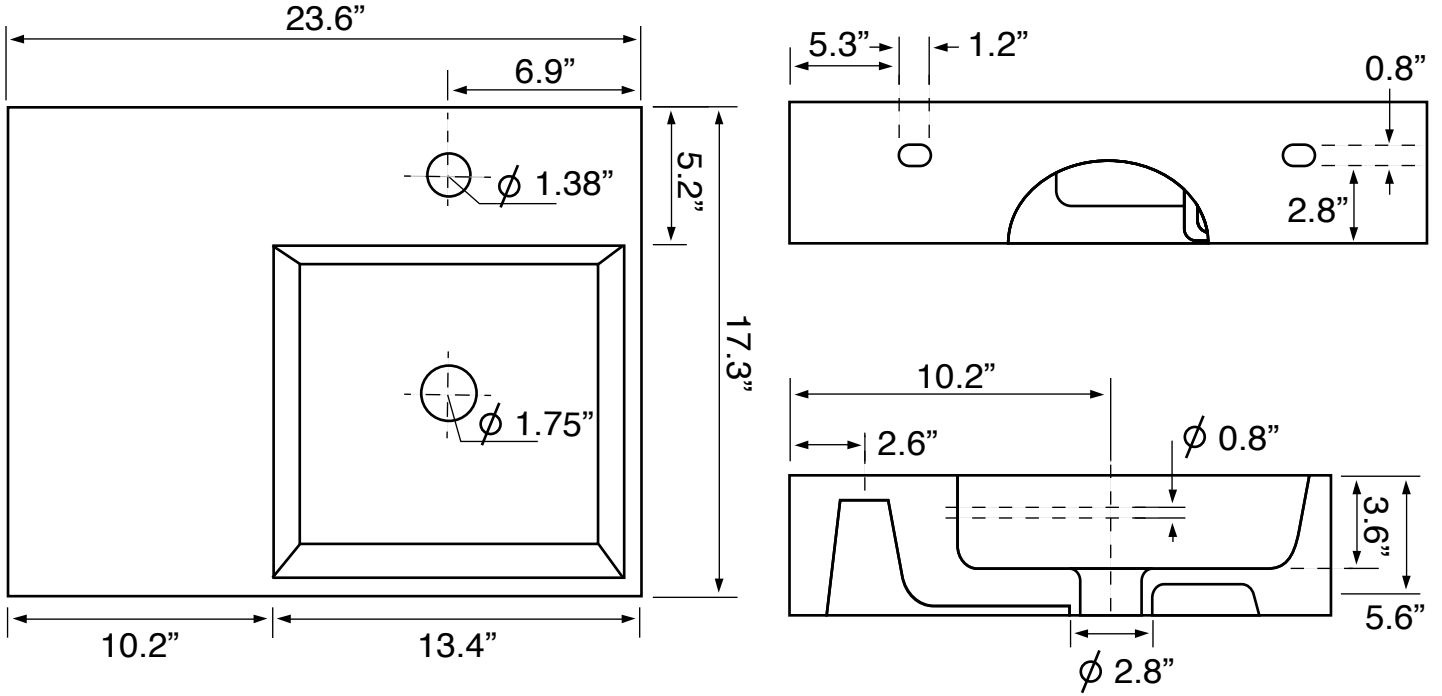

Features

- With overflow.
- Modern design.

Material

- White ceramic bathroom sink.
- Polished chrome brass console stand.

Installation

- Console installation.

Configurations

- Single Hole.
- Three Hole (8-inch centers).
- No Hole.

See website for warranty information details.

Technical Information

Bowl type:	Single
Installation:	Console
Bowl dimensions:	Length: 13.39" Width: 12.2" Depth: 3.54"
Drain hole:	1.75"
Faucet hole:	1.38"
Hole configurations:	0, 1, 3
Weight:	50 lbs