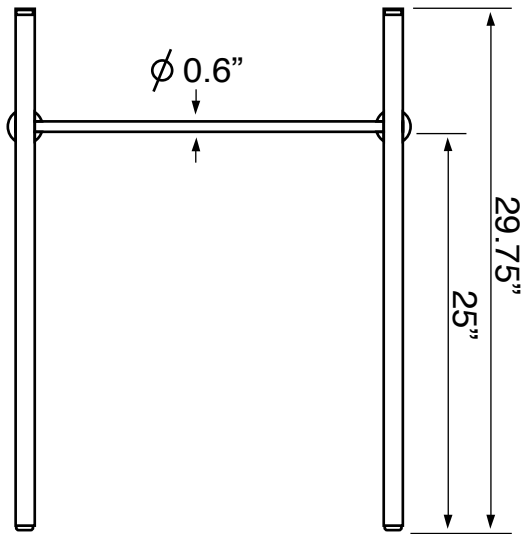

Features

- With overflow.
- Modern design.

Material

- White ceramic bathroom sink.
- Polished chrome brass console stand.

Installation

- Console installation.

Configurations

- Single Hole.
- Three Hole (8-inch centers).
- No Hole.

See website for warranty information details.

Technical Information

Bowl type:	Single
Installation:	Console
Bowl dimensions:	Length: 13.39" Width: 12.2" Depth: 3.54"
Drain hole:	1.75"
Faucet hole:	1.38"
Hole configurations:	0, 1, 3
Weight:	50 lbs