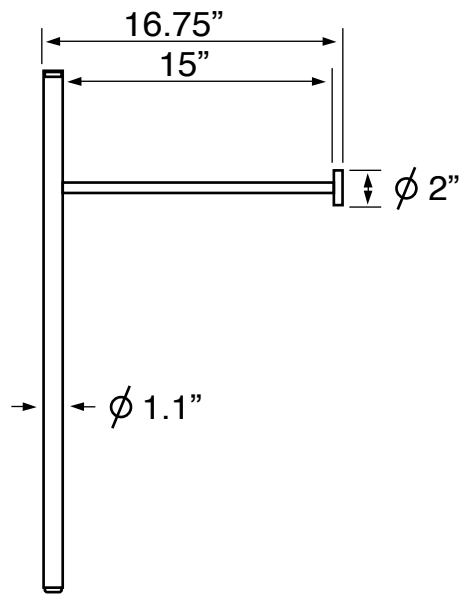

Features

- With overflow.
- Modern design.

Material

- White ceramic bathroom sink.
- Polished chrome brass console stand.

Installation

- Console installation.

Configurations

- Single Hole.
- Three Hole (8-inch centers).
- No Hole.

See website for warranty information details.

Technical Information

Bowl type:	Single
Installation:	Console
Bowl dimensions:	Length: 13.39" Width: 12.2" Depth: 3.54"
Drain hole:	1.75"
Faucet hole:	1.38"
Hole configurations:	0, 1, 3
Weight:	50 lbs