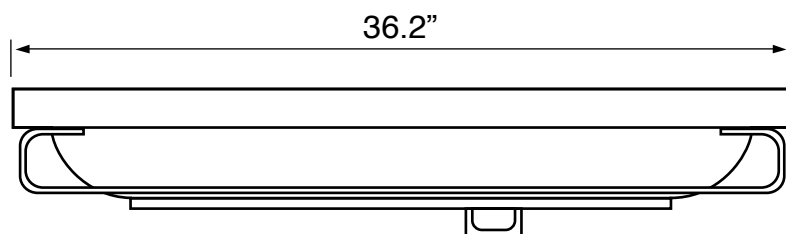

Features

- With overflow.
- Modern design.

Material

- White ceramic bathroom sink.
- Polished chrome stainless steel towel bar.

Installation

- Wall mount installation.

Configurations

- Single Hole.
- Three Hole (8-inch centers).
- No Hole.

Technical Information

Bowl type:	Single
Installation:	Wall mounted
Bowl dimensions:	Length: 17.7"
	Width: 13.2"
	Depth: 4.3"
Drain hole:	1.75"
Faucet hole:	1.38"
Hole configurations:	0, 1, 3
Weight:	50 lbs