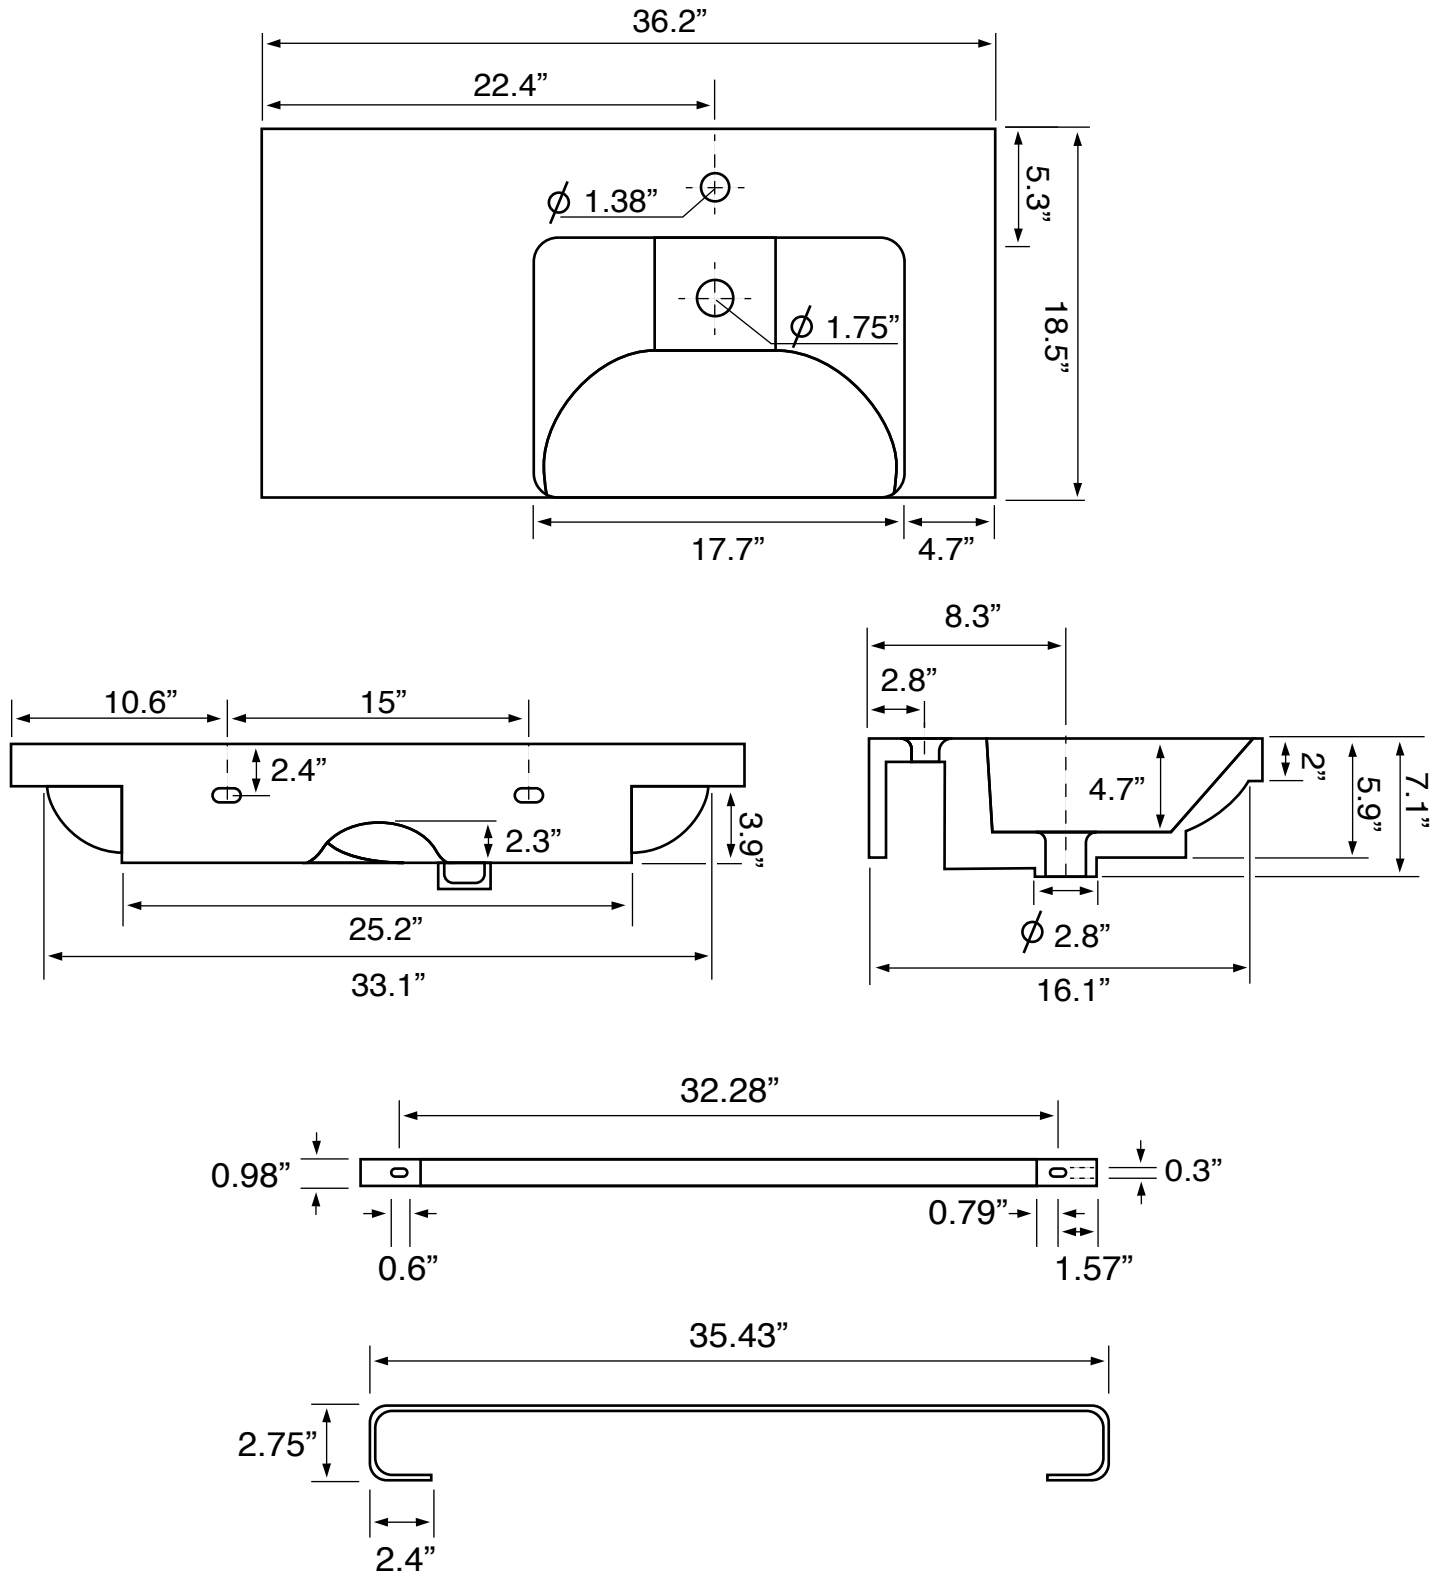

USA/Canada: 215.256.4197

Nameek's reserves the right to make revisions without notice to product specifications.
For more information, go to www.nameeks.com