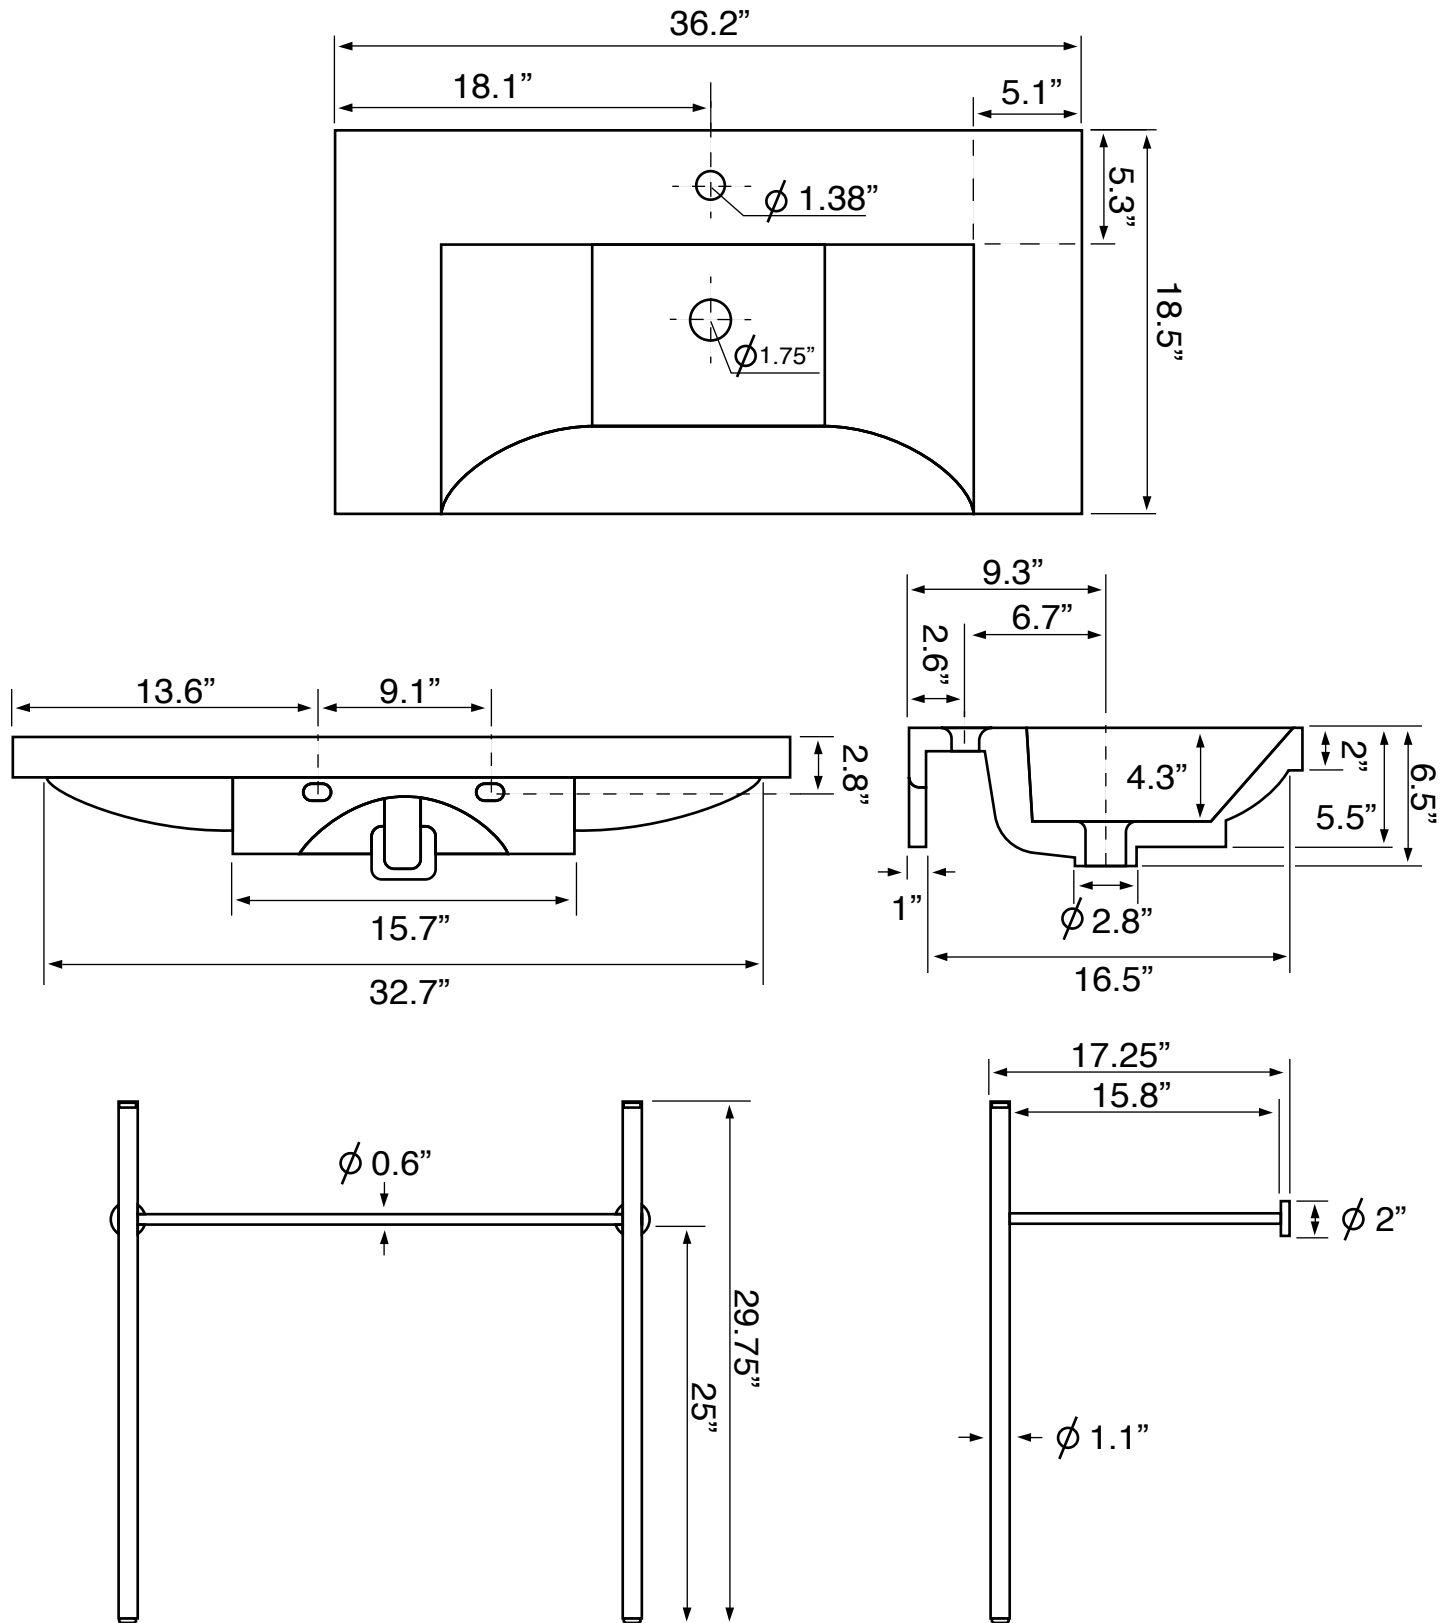

Features

- With overflow.
- Modern design.

Material

- White ceramic bathroom sink.
- Polished chrome brass console stand.

Installation

- Console installation.

Configurations

- Single Hole.
- Three Hole (8-inch centers).
- No Hole.

USA/Canada: 215.256.4197

Nameek's reserves the right to make revisions without notice to product specifications.
For more information, go to www.nameeks.com

Technical Information

| | |
|----------------------|--------------|
| Bowl type: | Single |
| Installation: | Console |
| Bowl dimensions: | Length: 26" |
| | Width: 13.1" |
| | Depth: 4.3" |
| Drain hole: | 1.75" |
| Faucet hole: | 1.38" |
| Hole configurations: | 0, 1, 3 |
| Weight: | 60 lbs |