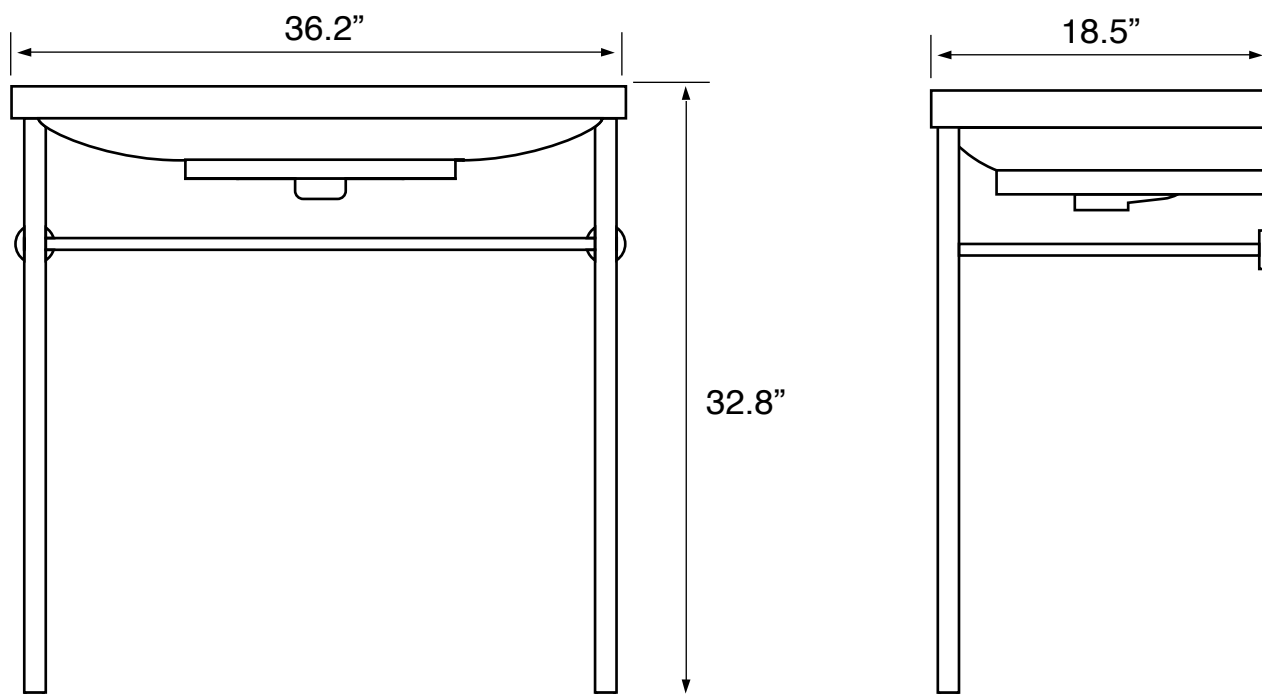

Features

- With overflow.
- Modern design.

Material

- White ceramic bathroom sink.
- Polished chrome brass console stand.

Installation

- Console installation.

Configurations

- Single Hole.
- Three Hole (8-inch centers).
- No Hole.

USA/Canada: 215.256.4197

Nameek's reserves the right to make revisions without notice to product specifications.
For more information, go to www.nameeks.com

Technical Information

| | |
|----------------------|--------------|
| Bowl type: | Single |
| Installation: | Console |
| Bowl dimensions: | Length: 26" |
| | Width: 13.1" |
| | Depth: 4.3" |
| Drain hole: | 1.75" |
| Faucet hole: | 1.38" |
| Hole configurations: | 0, 1, 3 |
| Weight: | 60 lbs |