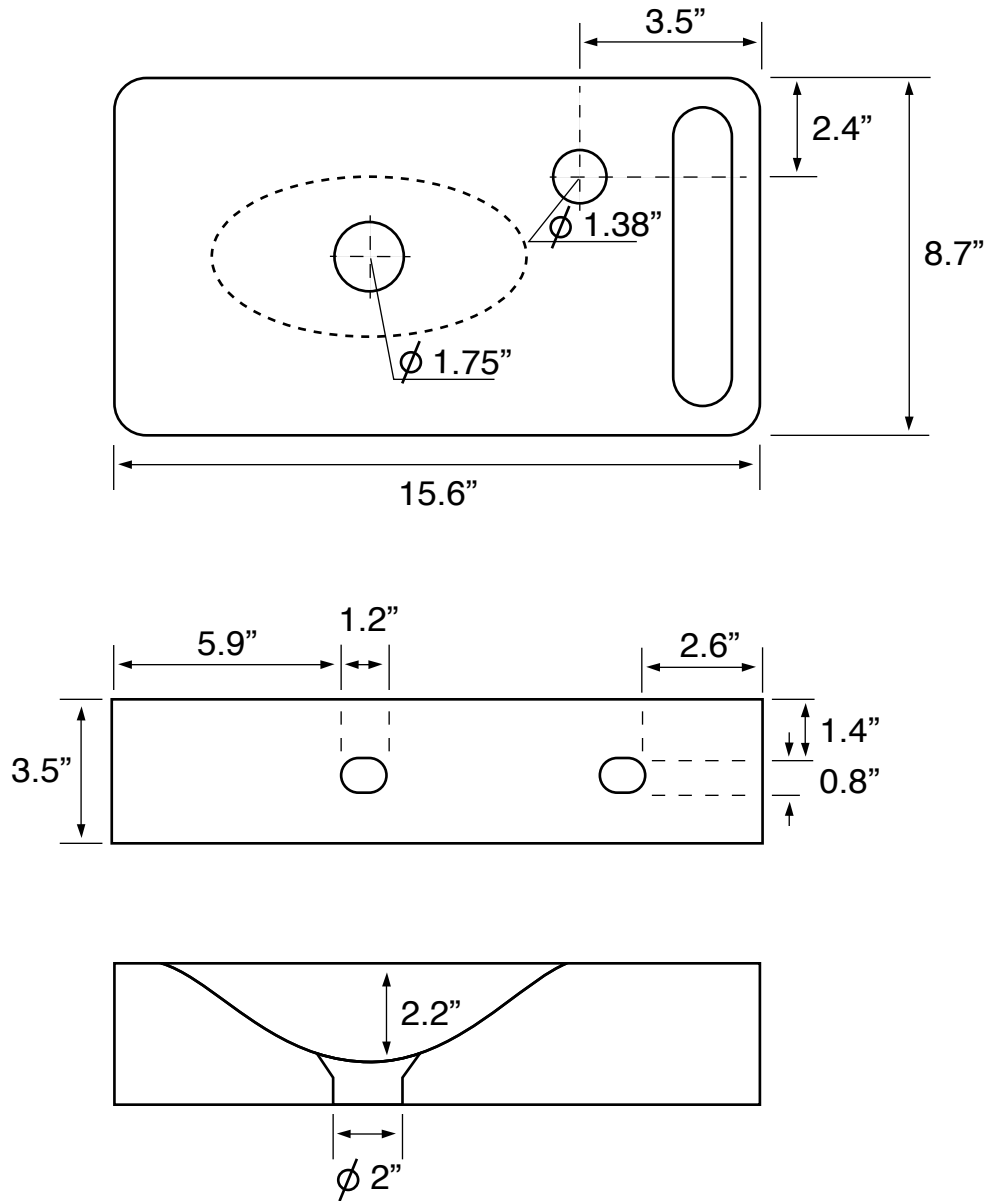

Features

- Without overflow.
- Modern design.
- Integrated towel bar.

Material

- White ceramic bathroom sink.

Installation

- Wall mounted installation.

Configurations

- Single Hole.

Nameek's One-Year Limited Warranty

See website for warranty information details.

Technical Information

Bowl type:	Single
Installation:	Wall mounted
	Drop in
Bowl dimensions:	Depth: 2.2"
Drain hole:	1.75"
Faucet hole:	1.38"
Hole configurations:	1
Weight:	11 lbs

Notes

Install this product according to the installation instructions.

Includes mounting hardware.