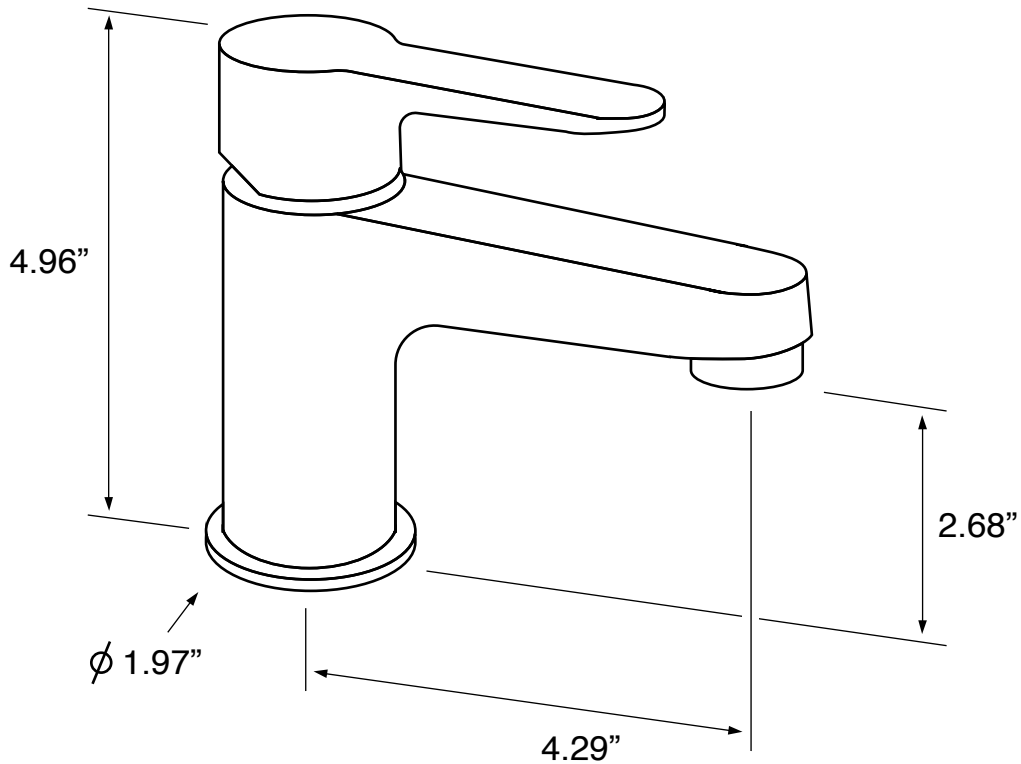

Features

- Matte black finish
- Solid brass body
- Modern design
- Lever style handle
- 1 hole mount (escutcheon included)
- Flexible hose included
- 1.2 GPM max flow rate
- Ceramic disc technology cartridge

Nameek's One-Year Limited Warranty

See website for warranty information details.

Color/Finish Details

Color	Code	Description
	NO	Matte black

Technical Information

Installation:	Deck mount One hole
Spout dimensions:	Reach: 4.29" Height: 2.68"
Handle style:	Lever
Weight:	2.1 lbs