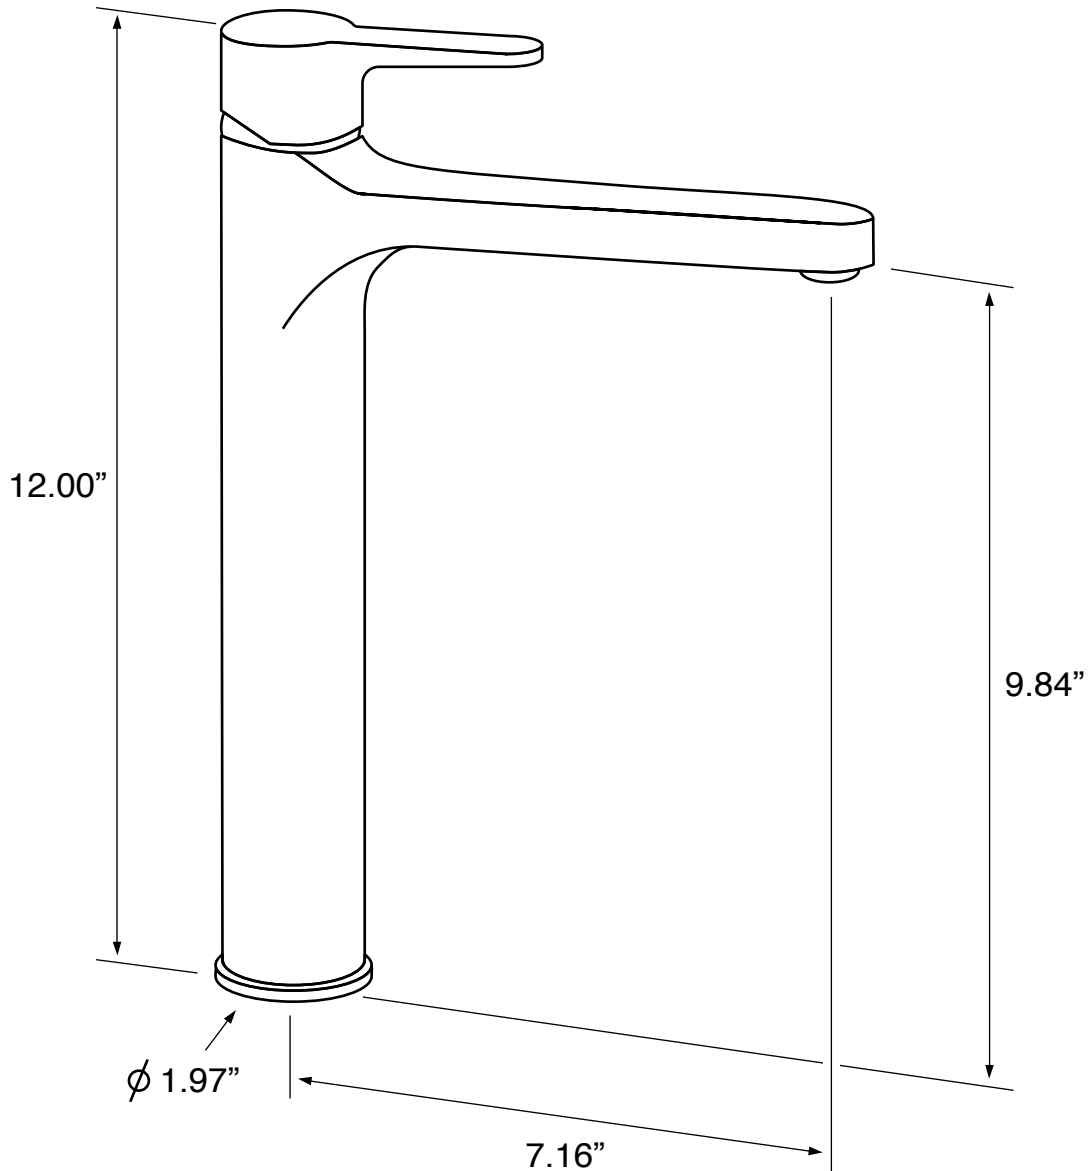

Features

- Brushed nickel finish
- Solid brass body
- Modern design
- Lever style handle
- 1 hole mount (escutcheon included)
- Flexible hose included
- 1.2 GPM max flow rate
- Ceramic disc technology cartridge

Nameek's One-Year Limited Warranty

See website for warranty information details.

Color/Finish Details

Color	Code	Description
	NB	Brushed nickel

Technical Information

Installation:	Deck mount One hole
Spout dimensions:	Reach: 7.17" Height: 9.84"
Handle style:	Lever
Weight:	4.9 lbs