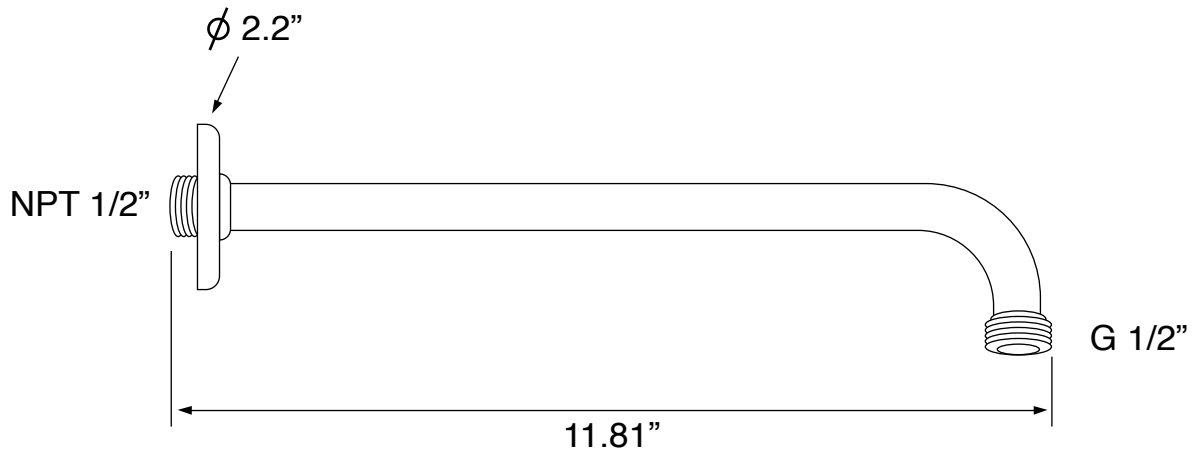

Shower Arm

Remer 343-30US-CR

Shower Head

Remer 354PL