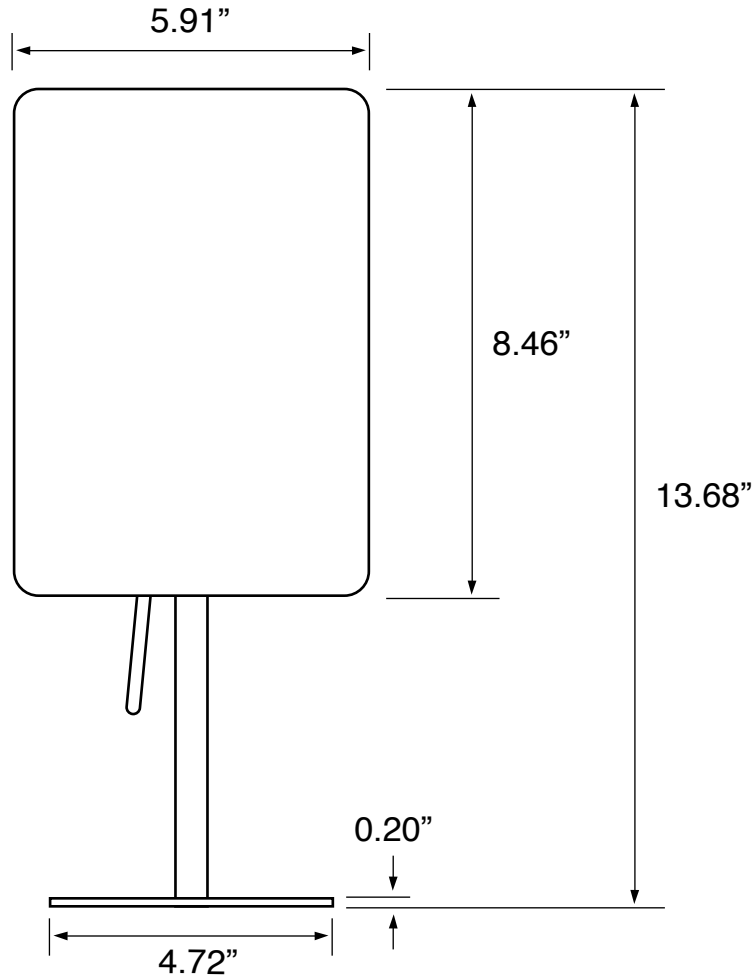

Features

- Modern design.
- 3x magnification.
- Single face.
- Easy cleaning.
- Designer quality.

Material

- Polished chrome brass mirror.

Installation

- Free standing installation.

Magnifications

- 3x

Nameek's One-Year Limited Warranty

See website for warranty information details.

Color/Finish Details

Color	Code	Description
	CR	Polished chrome

Technical Information

Face type:	Single (3x)
Arm type:	Single
Installation:	Free standing
Face dimensions:	Height: 8.46"
	Width: 5.91"
Magnifications:	3x
Weight:	4.6 lbs