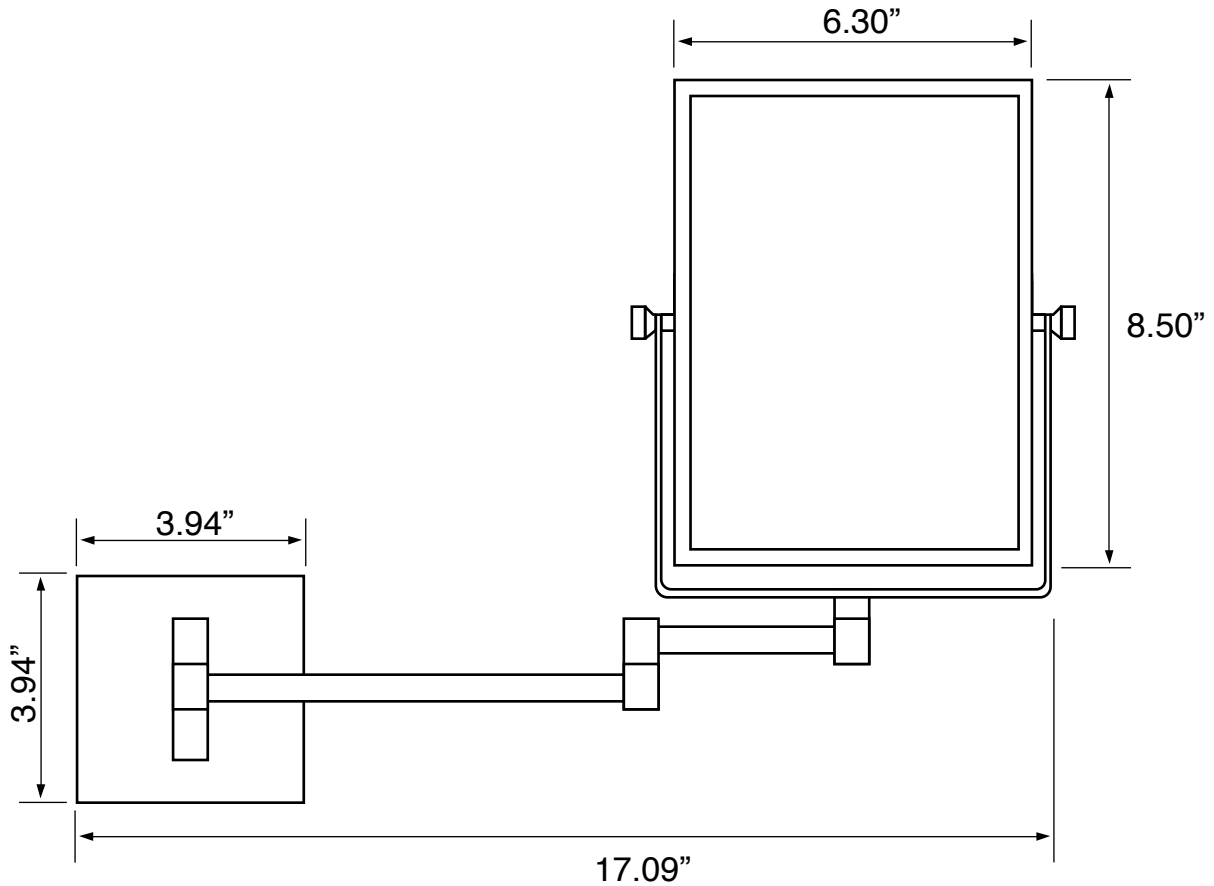

Features

- Modern design.
- 5x magnification.
- Folding and extending arm.
- Double face.
- Easy cleaning.
- Designer quality.

Material

- Polished chrome brass mirror.

Installation

- Wall mounted installation.

Magnifications

- 5x

Nameek's One-Year Limited Warranty

See website for warranty information details.

Color/Finish Details

Color	Code	Description
	CR	Polished chrome

Technical Information

Face type:	Double (1x/5x)
Arm type:	Double, Folding
Installation:	Wall mounted
Face dimensions:	Height: 8.5" Width: 6.3"
Extension length:	12"
Magnifications:	5x
Weight:	4.2 lbs