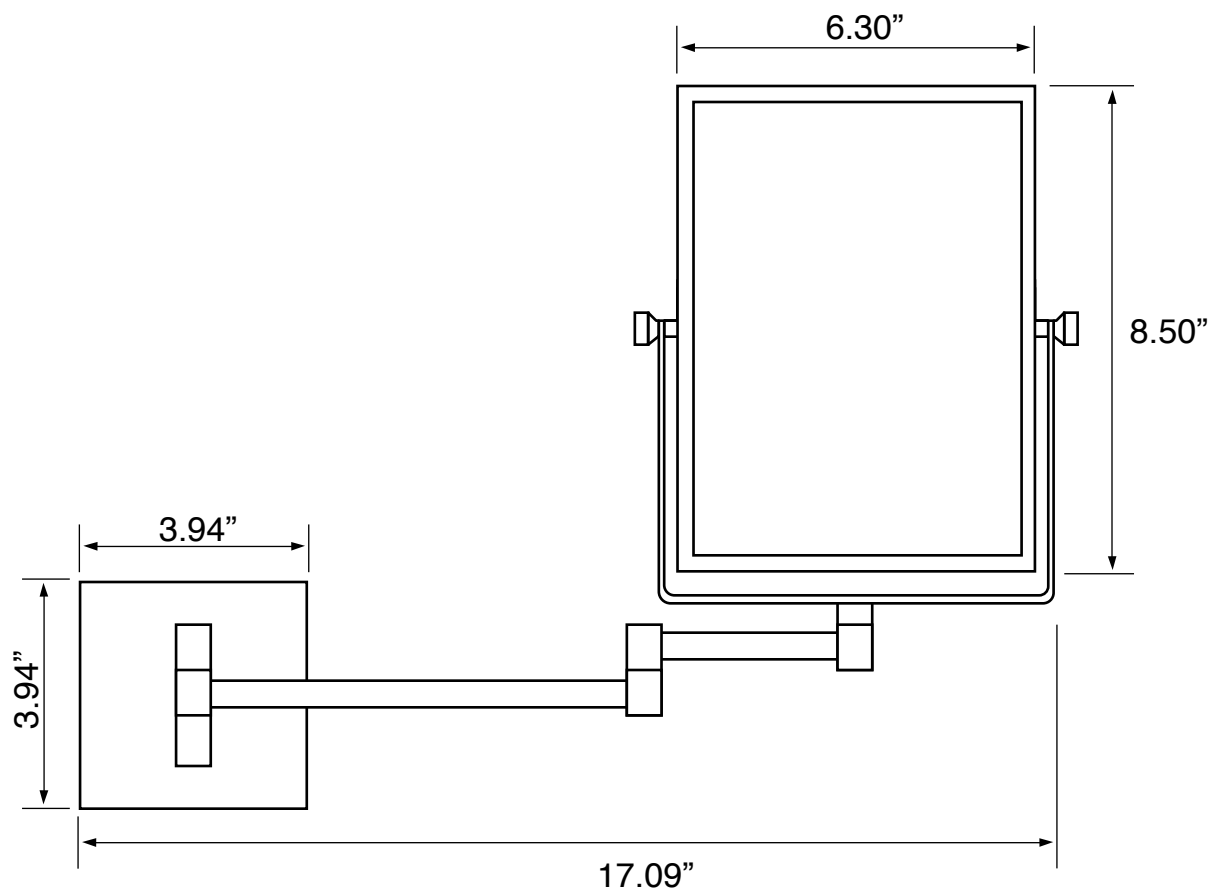

Features

- Modern design.
- 3x magnification.
- Folding and extending arm.
- Double face.
- Easy cleaning.
- Designer quality.

Material

- Polished chrome brass mirror.

Installation

- Wall mounted installation.

Magnifications

- 3x

Nameek's One-Year Limited Warranty

See website for warranty information details.

Color/Finish Details

Color	Code	Description
	CR	Polished chrome

Technical Information

Face type:	Double (1x/3x)
Arm type:	Double, Folding
Installation:	Wall mounted
Face dimensions:	Height: 8.5" Width: 6.3"
Extension length:	12"
Magnifications:	3x
Weight:	4.2 lbs

Notes

Install this product according to the installation instructions.

Includes mounting hardware.