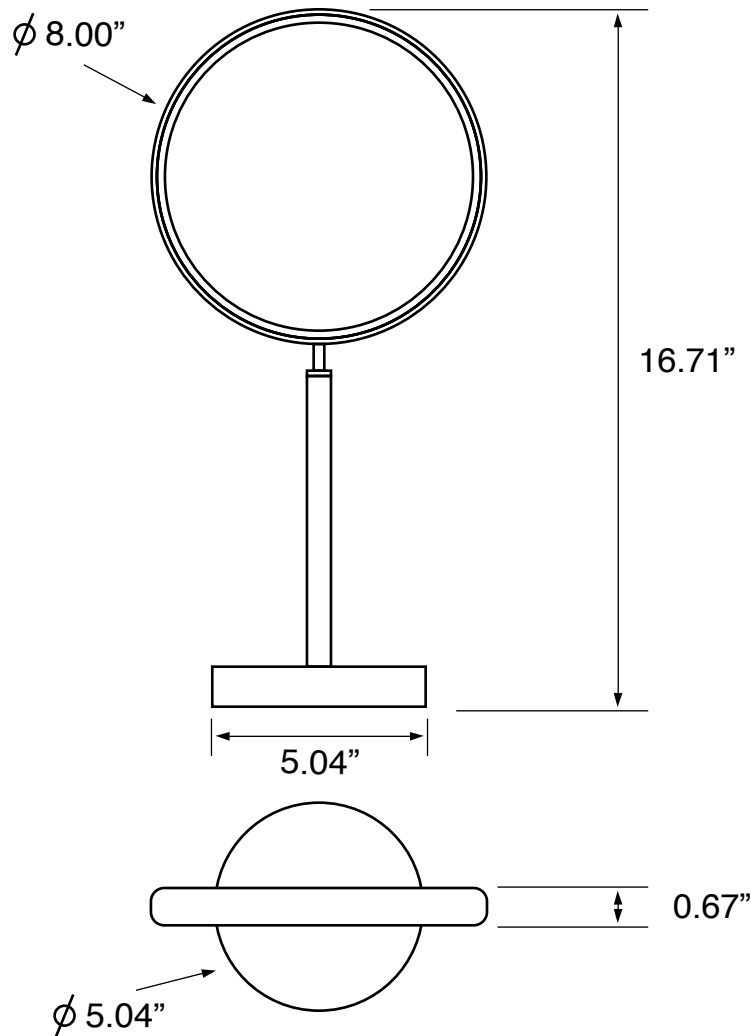

Features

- Modern design.
- 3x magnification.
- Double face.
- Easy cleaning.
- Designer quality.

Material

- Satin nickel brass mirror.

Installation

- Free standing installation.

Magnifications

- 3x

Nameek's One-Year Limited Warranty

See website for warranty information details.

Color/Finish Details

Color	Code	Description
	SNI	Satin nickel

Technical Information

Face type:	Double (1x/3x)
Arm type:	Single
Installation:	Free standing
Face dimensions:	Height: 8" Width: 8"
Magnifications:	3x
Weight:	3.6 lbs