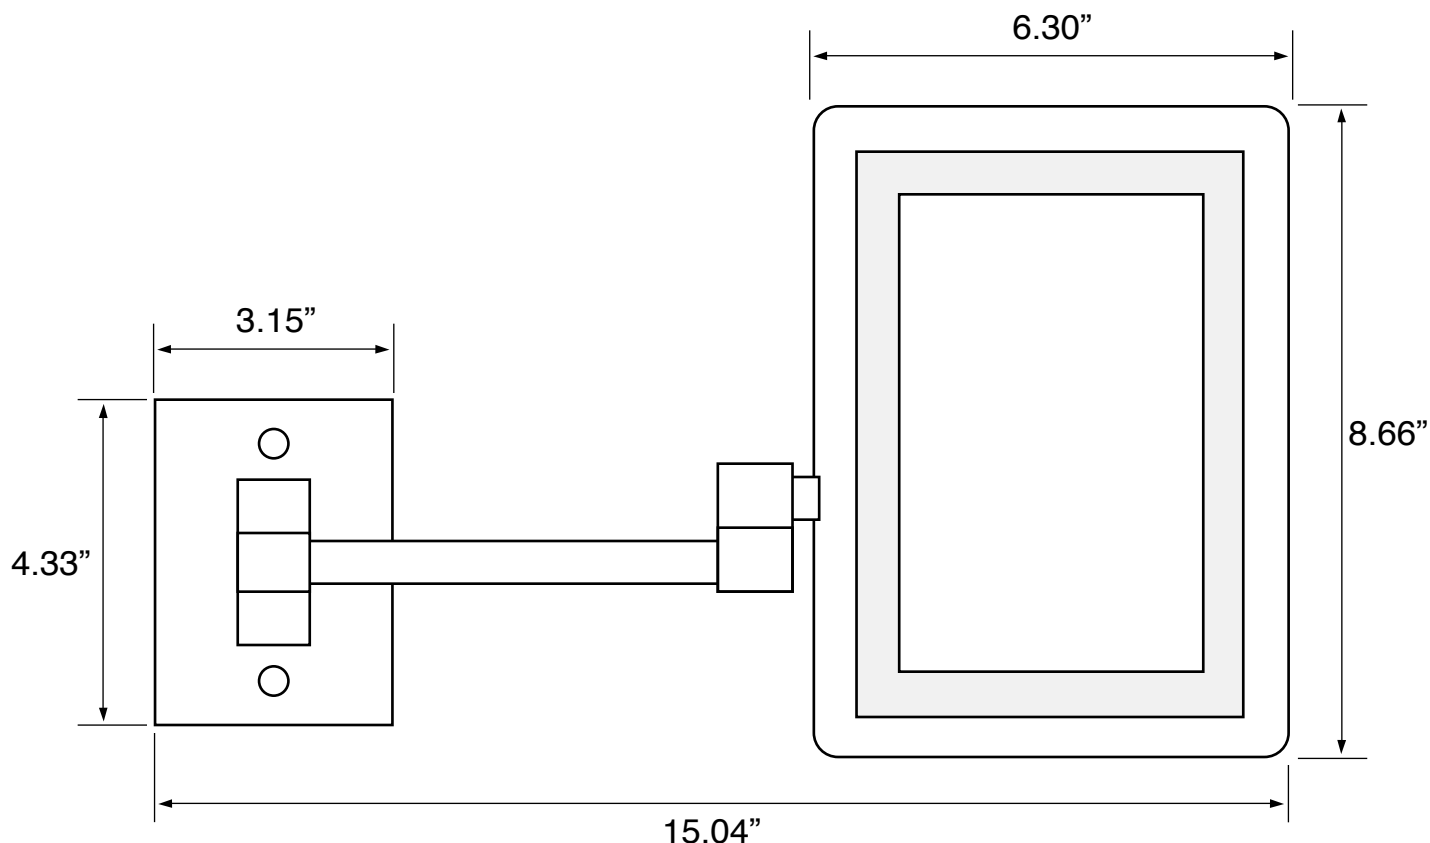

### Installation

- Wall mounted installation.

### Magnifications

- 3x

### Technical Information

Face type:	Single (3x)
Arm type:	Double, Folding
Installation:	Wall mounted
Light type:	LED
Face dimensions:	Height: 8.66" Width: 6.30"
Extension length:	15.5"
Magnifications:	3x
Weight:	4.9 lbs