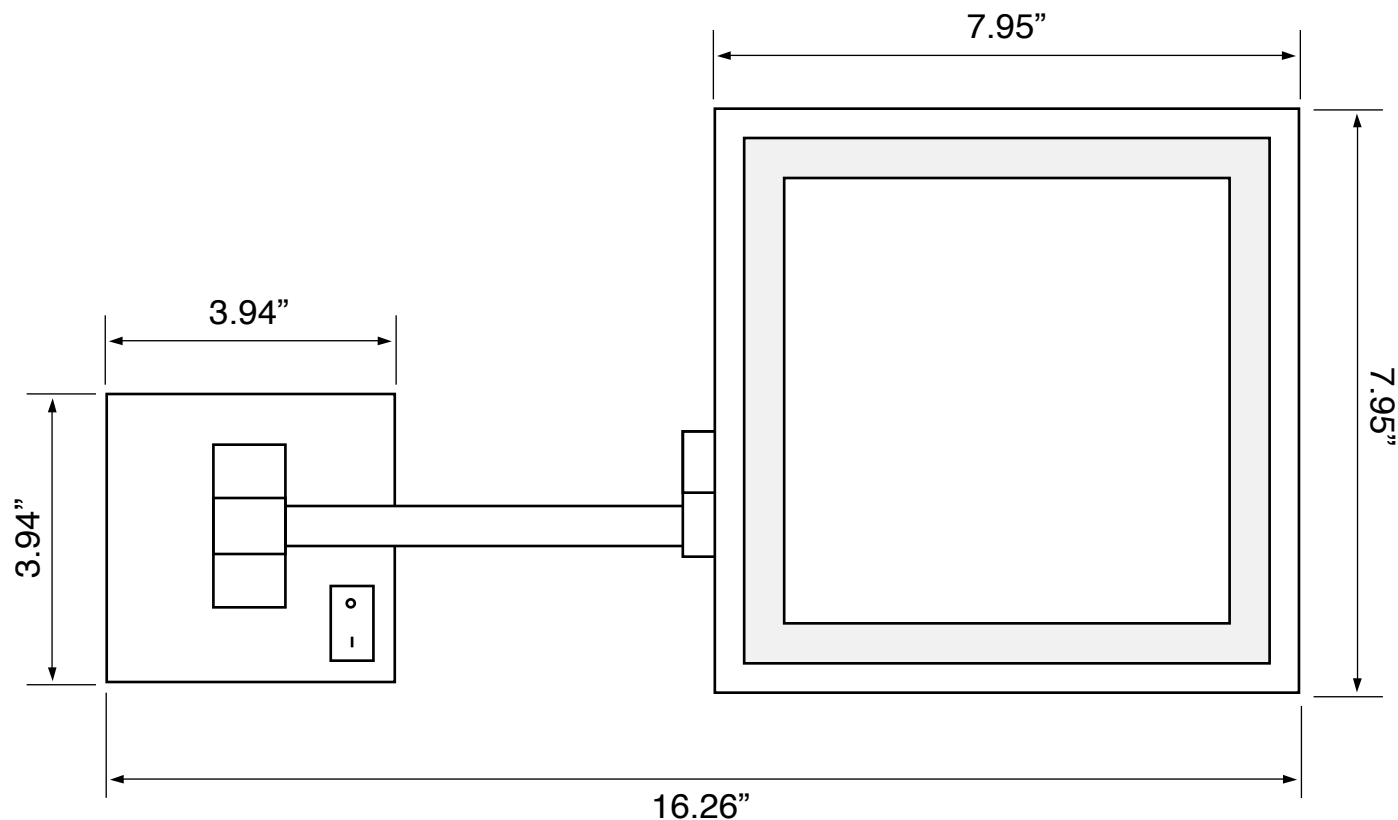

### Installation

- Wall mounted installation.

### Technical Information

Face type:	Single (3x)
Arm type:	Double, Folding
Installation:	Wall mounted
Light type:	LED
Face dimensions:	Height: 7.95" Width: 7.95"
Extension length:	14"
Magnifications:	3x
Weight:	4.8 lbs