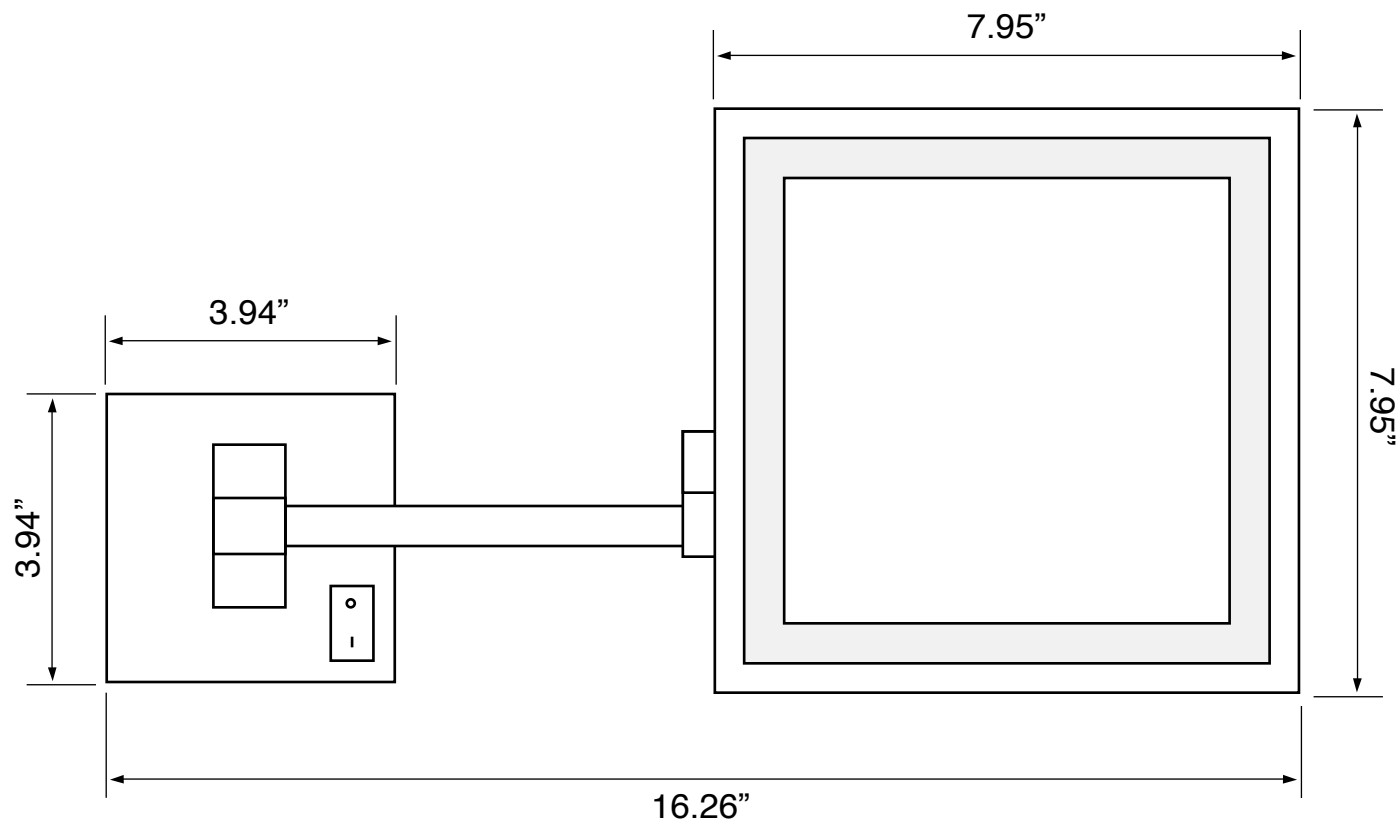

Color	Code	Description
	CR	Polished chrome

Technical Information

Face type:	Single (3x)
Arm type:	Double, Folding
Installation:	Wall mounted
Light type:	LED
Face dimensions:	Height: 7.95" Width: 7.95"
Extension length:	14"
Magnifications:	3x
Weight:	4.8 lbs