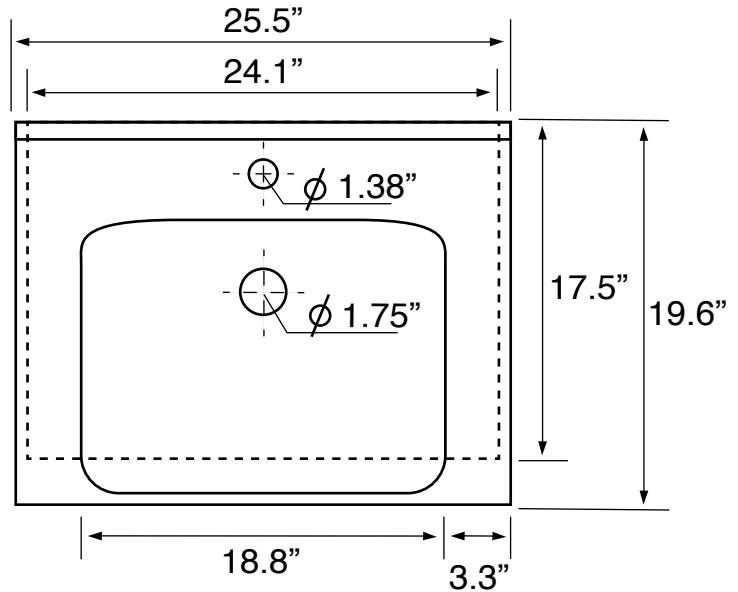

## Installation

- Wall mounted installation.
- Drop in installation.

## Configurations

- Single Hole.
- Three Hole (8-inch centers).

## Technical Information

Bowl type:	Single
Installation:	Wall mounted Drop in
Bowl dimensions:	Depth: 4.6" Width: 14.0" Length: 18.8"
Drain hole:	1.75"
Faucet hole:	1.38"
Hole configurations:	1, 3
Weight:	30 lbs