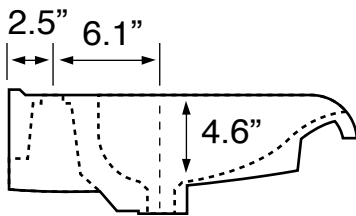

## Installation

- Wall mounted installation.
- Drop in installation.

## Configurations

- Single Hole.
- Three Hole (8-inch centers).

## Technical Information

Bowl type:	Single
Installation:	Wall mounted Drop in
Bowl dimensions:	Depth: 4.6" Width: 14.0" Length: 18.8"
Drain hole:	1.75"
Faucet hole:	1.38"
Hole configurations:	1, 3
Weight:	30 lbs