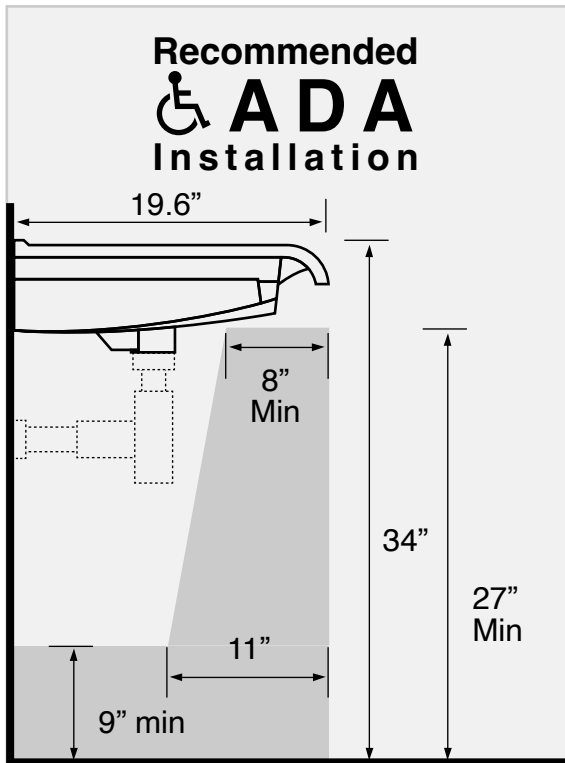

## Installation

- Wall mounted installation.
- Drop in installation.

## Configurations

- Single Hole.
- Three Hole (8-inch centers).

## Technical Information

Bowl type:	Single
Installation:	Wall mounted Drop in
Bowl dimensions:	Depth: 4.6" Width: 14.0" Length: 18.8"
Drain hole:	1.75"
Faucet hole:	1.38"
Hole configurations:	1, 3
Weight:	30 lbs