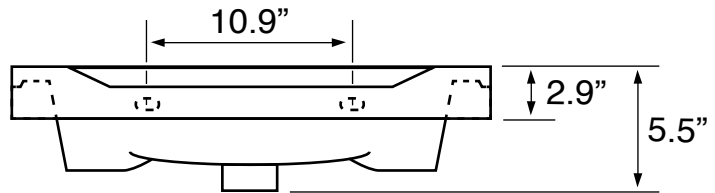

## Installation

- Wall mounted installation.
- Drop in installation.

## Configurations

- Single Hole.
- Three Hole (8-inch centers).

## Technical Information

Bowl type:	Single
Installation:	Wall mounted Drop in
Bowl dimensions:	Depth: 4.6" Width: 14.0" Length: 18.8"
Drain hole:	1.75"
Faucet hole:	1.38"
Hole configurations:	1, 3
Weight:	30 lbs